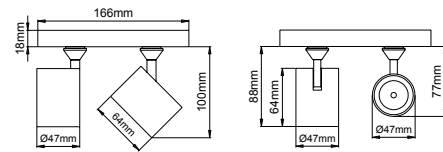

Technical Drawing / Teknik Çizim / LONG ARM

EN

- Die-cast aluminium body.
- 48V DC Voltage Input.
- Clever thermal design with passive heat dissipation.
- With DC/DC in-track adaptor compatible to Stucchi Low-Voltage track system.
- 90° rotation on vertical and 350° angle on horizontal axis with mechanical aiming lock.
- Clear safety glass.
- Classic dimming system of 1-10V and DALI Dim options.
- High tech control systems of Wireless DIM and Warm Dim.
- Basic colours: White, Black, Gray, Dark Gray, RAL9010 and special color options.
- Available accessories are Honeycomb Filter, Colour Filter, Antiglare Screen and Visor.
- Medium, Flood and Wide Flood beam angle options.
- Up to 71lm/W efficiency.

TR

- Alüminyum enjeksiyon gövde.
- 48V DC girişi.
- Pasif soğutma teknolojisine sahip akıllı soğutma tasarımı.
- Stucchi 48V ray sistemine uygun DC/DC trafo adaptörlü.
- Dikeyde 90°, yatayda 350° hareket kabiliyetine sahip.
- Tamperli cam.
- Klasik 1-10V ve DALI DIM seçenekleri uygulanabilir.
- Yüksek teknoloji kontrol sistemleri olan Kablosuz DIM ve Sıcak DIM uygulamaları yapılabilir.
- Standart renk seçenekleri: Beyaz, Siyah, Gri, Koyu Gri, RAL9010 yanında isteğe bağlı özel renk seçenekleri uygulanabilir.
- Balpeteği Filtresi, Renk Filtresi, Kamaşma Önleyici ve Vizör aksesuar seçenekleri uygulanabilir.
- Orta, Geniş ve Çok Geniş reflektör açısı seçenekleri mevcuttur.
- 71lm/W'a varan verim.