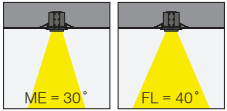

5 / Product Color / Ürün Renk

Technical Drawing / Teknik Çizim

4 / Reflector Angle / Reflektör Açısı

* See page 758 for ldt files. / Işık eğrileri için sayfa 758 bakınız.

EN

- Die-cast aluminium body.
- Mains voltage: 220-240V / 50-60Hz.
- Clever thermal design with passive heat dissipation.
- Clear safety glass.
- Classic dimming systems of DALI, 1-10V and Phase-Cut Dim options.
- High tech control systems of Tuneable White, Warm Dim and Wireless Dim options.
- Basic colours: White, Black, Gray, Dark Gray, RAL9010 and special color options.
- Available accessories are Honeycomb Filter and Colour Filter.
- Medium and Flood beam angle options available with rotationally symmetric light distribution.
- Standart CRI>80, high CRI>90 and super high CRI>98 LED options available.
- Up to 112lm/W efficiency.
- High colour consistency: <3 SDCM
- Emergency kit system can be integrated.