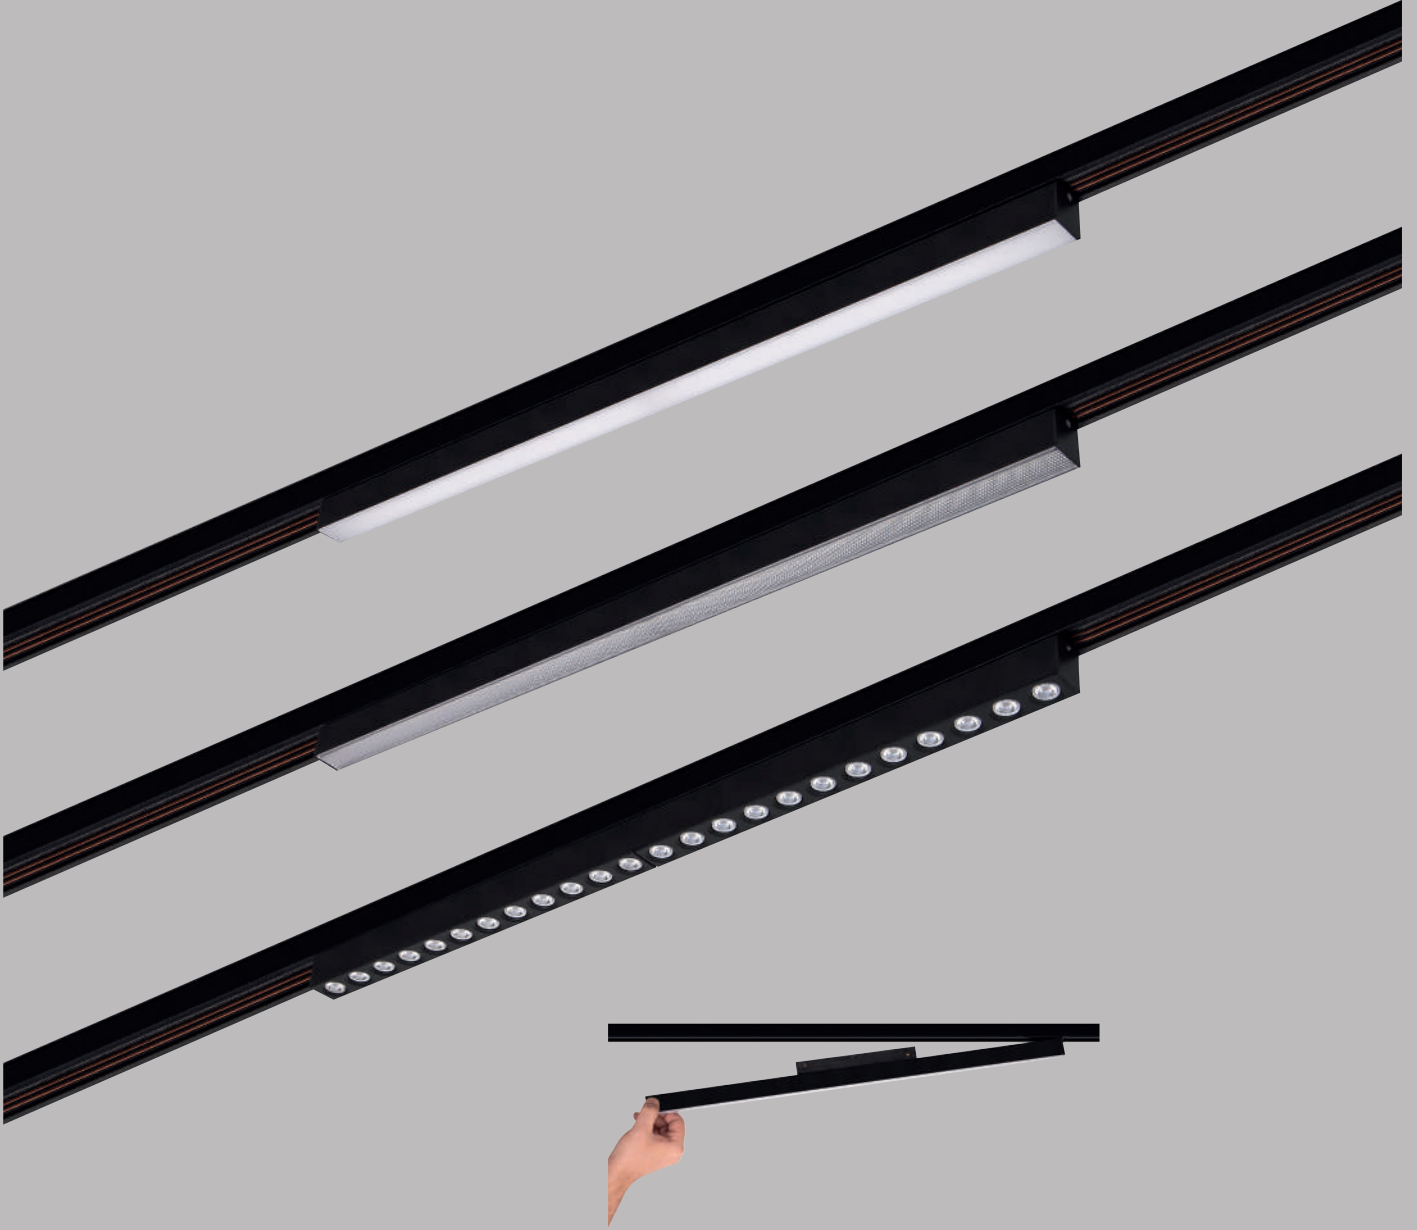

SWORD 48V Tracklight

Sword is an elegant design 48V low-voltage linear line in three different size and optic/diffuser options. Standart opal, microprismatic for more glare control and lens options for different beam angle alternatives.

The light modules are easy to insert and remove from track. Its minimalistic dimensions helps to create aesthetic indoor environments.

It can be directly mounted on 48V track or pendant forms according to project needs.

Sword benzersiz bir tasarıma sahip lineer armatür serisidir. Üç farklı boy ve diffüzör/optik seçeneğine sahip bu seride standart opal, kamaşmayı düşüren mikroprizmatik ve lens optik seçenekleri mevcuttur.

Armatürler ray sistemine kolayca takılıp çıkarılabilir. Minimal hatları sayesinde Sword 48V serisi iç mekan tasarım uygulamalarına estetik dokunuşlar sağlar.

Bu seri proje ihtiyaçlarına göre hem 48V raya direkt montaj veya sarkıt şeklinde uygulanabilir.