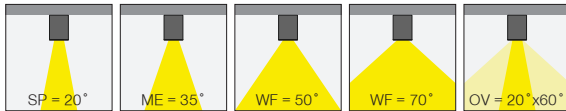

4 / Reflector Angle / Reflektör Açısı

* See page 885 for ldt files. / Işık eğrileri için sayfa 885 bakınız.

EN

- Die-cast aluminium body.
- Mains voltage: 220-240V / 50-60Hz.
- Clever thermal design with passive heat dissipation.
- 15° rotation on single axis with mechanical aiming lock.
- Classic dimming systems of DALI, 1-10V and Phase-Cut Dim options.
- High tech control systems of Tuneable White, Warm Dim and Wireless Dim options.
- Basic colours: White, Black, Gray, Dark Gray, RAL9010 and special color options.
- Only Honeycomb Filter accesorie is available.
- Spot, Medium, Flood, Wide Flood and Oval beam angle options available with rotationally symmetric light distribution.
- Standart CRI>80, high CRI>90 and super high CRI>98 LED options available.
- Up to 121lm/W efficiency.
- High colour consistency: <3 SDCM
- Emergency kit system can be integrated.

TR

- Alüminyum enjeksiyon gövde.
- 220-240V / 50-60Hz enerji girişi.
- Pasif soğutma teknolojisine sahip akıllı soğutma tasarımı.
- Tek eksende 15° hareket kabiliyetine sahip mekanik kilitlemeli sistem.
- Klasik DALI, 1-10V ve Faz DIM seçenekleri uygulanabilir.
- Yüksek teknoloji kontrol sistemleri olan Kablosuz DIM, Sıcak DIM ve Dinamik Beyaz uygulamaları yapılabilir.
- Standart renk seçenekleri: Beyaz, Siyah, Gri, Koyu Gri, RAL9010 yanında isteğe bağlı özel renk seçenekleri uygulanabilir.
- Sadece Balpeteği Filtre aksesuar seçeneği uygulanabilir.
- Dar, Orta, Geniş, Çok Geniş ve Oval lens açısı seçenekleri mevcuttur.
- Standart CRI>80, yüksek CRI>90 ve ekstra yüksek CRI>98 LED seçenekleri mevcuttur.
- 121lm/W'a varan verim.
- Yüksek renk uyumu: <3 SDCM
- Acil aydınlatma kit sistemi uygulanabilir.