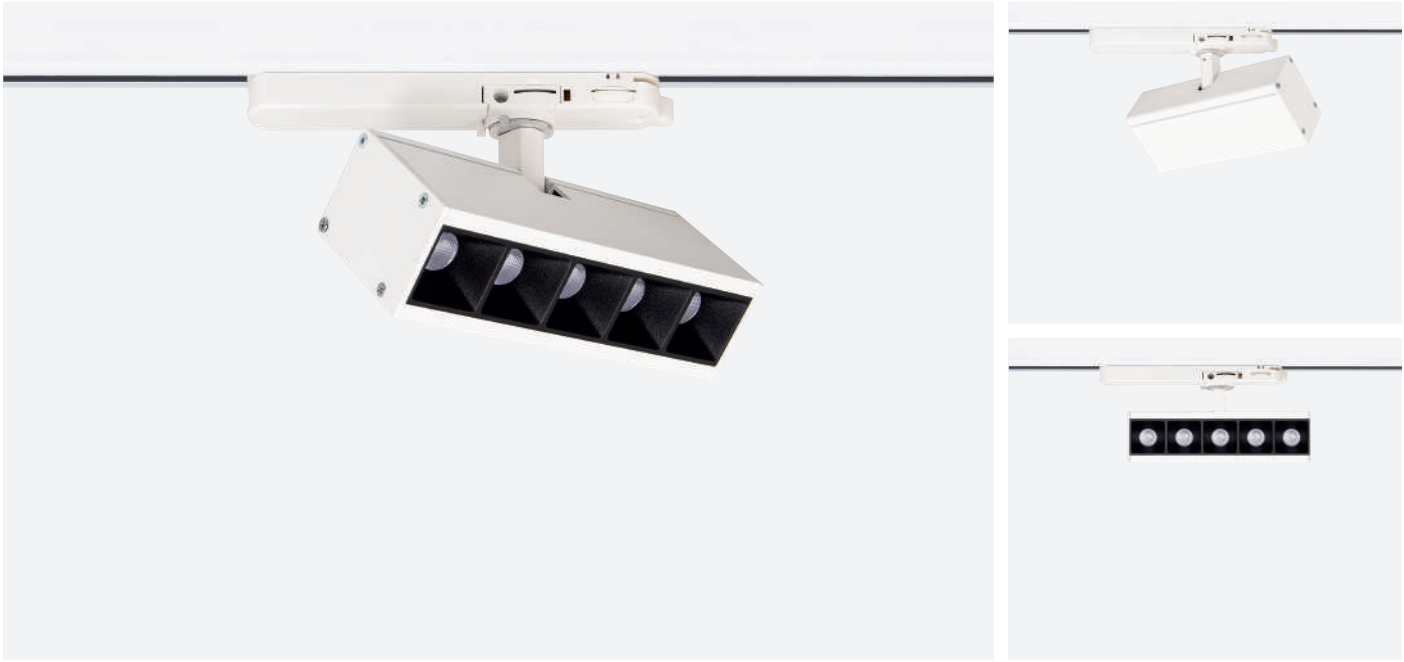

5 / Product Color / Ürün Renk

4 / Reflector Angle / Reflektör Açısı

* See page 319 for ldt files. / Işık eğrileri için sayfa 319 bakınız.

Technical Drawing / Teknik Çizim

EN

- Die-cast aluminium body.
- Mains voltage: 220-240V / 50-60Hz.
- Clever thermal design with passive heat dissipation.
- With in-track adaptor suitable to 3-phase universal track.
- 90° rotation on vertical and 350° angle on horizontal axis with mechanical aiming lock.
- Suitable for DALI DIM system.
- High tech control systems of Warm Dim, Tunable White and Wireless Dim options.
- Basic colours: White, Black, Gray, Dark Gray, RAL9010 and special color options.
- Medium and Wide Flood beam angle options available with rotationally symmetric light distribution.
- Standart CRI>80 and high CRI>90 LED options available.
- Up to 105lm/W efficiency.
- High colour consistency: <3 SDCM

TR

- Alüminyum enjeksiyon gövde.
- 220-240V / 50-60Hz enerji girişli.
- Pasif soğutma teknolojisine sahip akıllı soğutma tasarımı.
- Üniversal 3-fazlı raya uygun trafolu ray adaptörlü.
- Dikeyde 90°, yatayda 350° hareket kabiliyetine sahip mekanik kilitlemeli mafsalsistemi.
- DALI DIM seçeneği mevcut.
- Yüksek teknoloji kontrol sistemleri olan Kablosuz DIM, Dinamik Beyaz ve Sıcak DIM uygulamaları yapılabilir.
- Standart renk seçenekleri: Beyaz, Siyah, Gri, Koyu Gri, RAL9010 yanında isteğe bağlı özel renk seçenekleri uygulanabilir.
- Orta ve Çok Geniş reflektör açısı seçenekleri mevcuttur.
- Standart CRI>80 ve yüksek CRI>90 LED seçenekleri mevcuttur.
- 105lm/W'a varan verim.
- Yüksek renk uyumu: <3 SDCM