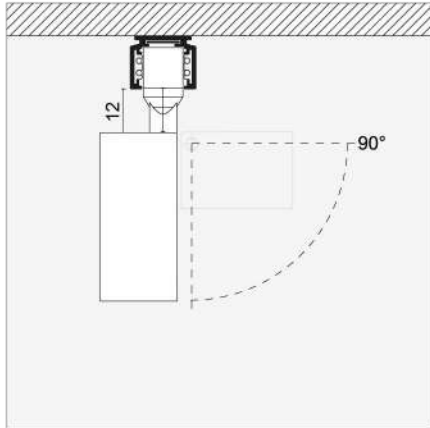

Track mounted 48V low voltage spotlight with cylinder housing and short arm in die-cast aluminium for slim 48V Stucchi tracks.

İnce formulu 48V Stucchi rayları için dizayn edilmiş kısa kollu silindir formulu rayspot. Gövde ve kol alüminyum enjeksiyon yapılıdır.