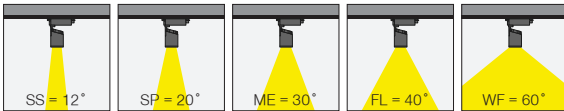

5 / Product Color / Ürün Renk

Technical Drawing / Teknik Çizim

4 / Reflector Angle / Reflektör Açısı

* See page 312 for ldt files. / Işık eğrileri için sayfa 312 bakınız.

EN

- Die-cast aluminium body.
- Mains voltage: 220-240V / 50-60Hz.
- Clever thermal design with passive heat dissipation.
- With 3-phase universal track adaptor.
- 90° rotation on vertical and 350° angle on horizontal axis with mechanical aiming lock.
- Clear safety glass.
- Classic dimming system of Phase-Cut Dim option.
- Basic colours: White, Black, Gray, Dark Gray, RAL9010 and special color options.
- Available accessories are Honeycomb Filter, Colour Filter, Antiglare Screen and Visor.
- Super Spot, Spot, Medium, Flood and Wide Flood beam angle options available with rotationally symmetric light distribution.
- Standart CRI>80, high CRI>90 and super high CRI>98 LED options available.
- Up to 131lm/W efficiency.
- High colour consistency: <3 SDCM