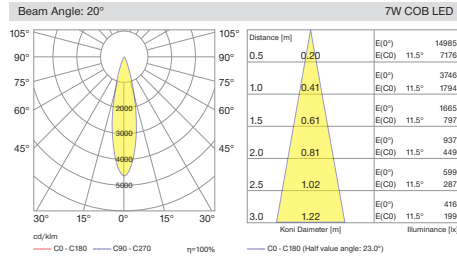

LDT Files / LDT Dataları