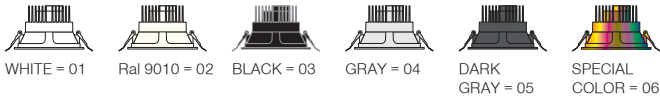

5 / Product Color / Ürün Renk