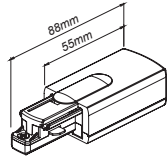

Order Code / Sipariş Kodu	Description / Tanım
MN.05	Right L Feed Part / Sağ L Bağlantı
MN.06	Left L Feed Part / Sol L Bağlantı