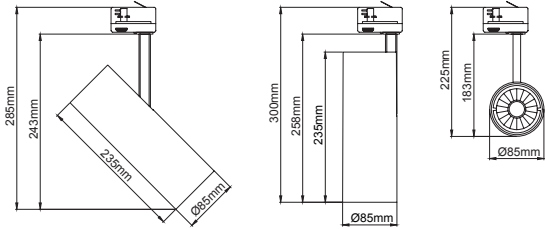

Technical Drawing / Teknik Çizim

4 / Reflector Angle / Reflektör Açısı

* See page 314 for ldt files. / Işık eğrileri için sayfa 314 bakınız.

EN

- Die-cast aluminium body.
- Mains voltage: 220-240V / 50-60Hz.
- Clever thermal design with passive heat dissipation.
- With 3-phase universal track adaptor.
- 90° rotation on vertical and 350° angle on horizontal axis with mechanical aiming lock.
- Clear safety glass.
- Classic dimming systems of Phase-Cut, DALI and 1-10V Dim options.
- High tech control systems of Warm Dim and Wireless Dim options.
- Basic colours: White, Black, Gray, Dark Gray, RAL9010 and special color options.
- Available accessories are Honeycomb Filter, Colour Filter, Antiglare Screen and Visor.
- Spot, Medium and Flood beam angle options available with rotationally symmetric light distribution.
- Standart CRI>80, high CRI>90 and super high CRI>98 LED options available.
- Up to 135lm/W efficiency.
- High colour consistency: <3 SDCM

TR

- Alüminyum enjeksiyon gövde.
- 220-240V / 50-60Hz enerji girişli.
- Pasif soğutma teknolojisine sahip akıllı soğutma tasarımı.
- 3-Fazlı üniversal ray adaptörlü.
- Dikeyde 90°, yatayda 350° hareket kabiliyetine sahip mekanik kilitlemeli mafsalsistemi.
- Tamperli cam.
- Klasik Faz-DIM, DALI ve 1-10V DIM seçenekleri uygulanabilir.
- Yüksek teknoloji kontrol sistemleri olan Kablosuz DIM ve Sıcak DIM uygulamaları yapılabilir.
- Standart renk seçenekleri: Beyaz, Siyah, Gri, Koyu Gri, RAL9010 yanında isteğe bağlı özel renk seçenekleri uygulanabilir.
- Balpeteği Filtresi, Renk Filtresi, Kamaşma Önleyici ve Vizör aksesuar seçenekleri uygulanabilir.
- Dar, Orta ve Geniş reflektör açısı seçenekleri mevcuttur.
- Standart CRI>80, yüksek CRI>90 ve ekstra yüksek CRI>98 LED seçenekleri mevcuttur.
- 135lm/W'a varan verim.
- Yüksek renk uyumu: <3 SDCM