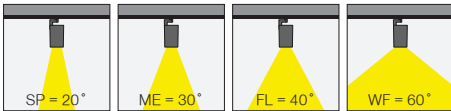

5 / Product Color / Ürün Renk

Technical Drawing / Teknik Çizim

4 / Reflector Angle / Reflektör Açısı

* See page 315 for ldt files. / Işık eğrileri için sayfa 315 bakınız.

EN

- Die-cast aluminium body.
- Mains voltage: 220-240V / 50-60Hz.
- Clever thermal design with passive heat dissipation.
- With 3-phase universal track adaptor.
- 90° rotation on vertical and 350° angle on horizontal axis with mechanical aiming lock.
- Clear safety glass.
- Classic dimming systems of DALI, 1-10V and Phase-Cut Dim options.
- High tech control systems of Warm Dim and Wireless Dim options.
- Basic colours: White, Black, Gray, Dark Gray, RAL9010 and special color options.
- Available accessories are Barn Door, Honeycomb Filter, Colour Filter, Antiglare Screen and Visor.
- Spot, Medium, Flood and Wide Flood beam angle options available with rotationally symmetric light distribution.
- Standart CRI>80, high CRI>90 and super high CRI>98 LED options available.
- Up to 139lm/W efficiency.
- High colour consistency: <3 SDCM