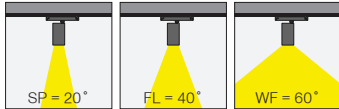

4 / Reflector Angle / Reflektör Açısı

* See page 318 for ldt files. / Işık eğrileri için sayfa 318 bakınız.

EN

- Die-cast aluminium body.
- Mains voltage: 220-240V / 50-60Hz.
- Clever thermal design with passive heat dissipation.
- With 3-phase invisible track adaptor from EUTRACK.
- 90° rotation on vertical and 350° angle on horizontal axis with mechanical aiming lock.
- Clear safety glass.
- Classic dimming system of DALI.
- Basic colours: White, Black, Gray, Dark Gray, RAL9010 and special color options.
- Available accessories are Honeycomb Filter, Colour Filter, Antiglare Screen and Visor.
- Spot, Flood and Wide Flood beam angle options available with rotationally symmetric light distribution.
- Standart CRI>80, high CRI>90 and super high CRI>98 LED options available.
- Up to 117lm/W efficiency.
- High colour consistency: <3 SDCM

TR

- Alüminyum enjeksiyon gövde.
- 220-240V / 50-60Hz enerji girişi.
- Pasif soğutma teknolojisine sahip akıllı soğutma tasarımı.
- 3-Fazlı dışardan görünmeyen, ray içine gömülü EUTRACK ray adaptörlü.
- Dikeyde 90°, yatayda 350° hareket kabiliyetine sahip mekanik kilitlemeli mafsalsistemi.
- Tamperli cam.
- Klasik DALI DIM seçeneği uygulanabilir.
- Standart renk seçenekleri: Beyaz, Siyah, Gri, Koyu Gri, RAL9010 yanında isteğe bağlı özel renk seçenekleri uygulanabilir.
- Balpeteği Filtresi, Renk Filtresi, Kamaşma Önleyici ve Vizör aksesuar seçenekleri uygulanabilir.
- Dar, Geniş ve Çok Geniş reflektör açısı seçenekleri mevcuttur.
- Standart CRI>80, yüksek CRI>90 ve ekstra yüksek CRI>98 LED seçenekleri mevcuttur.
- 117lm/W'a varan verim.
- Yüksek renk uyumu: <3 SDCM