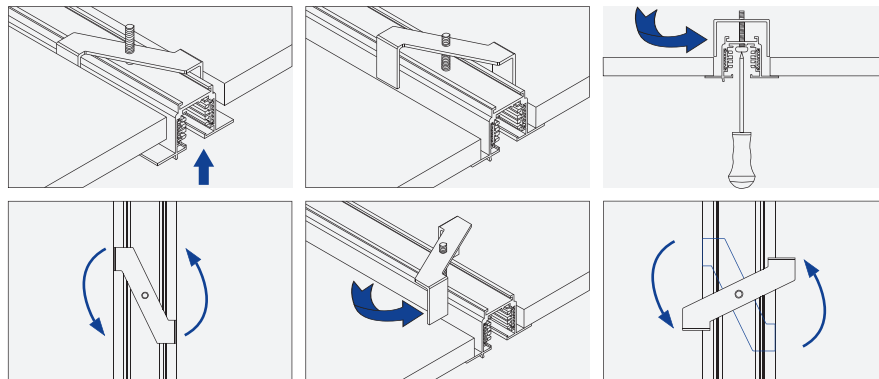

Code / Kod	Lenght / Boy
MR.100	1m
MR.200	2m
MR.300	3m