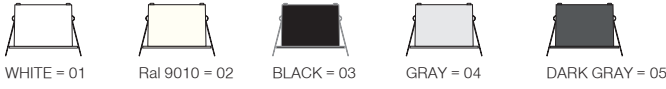

5 / Product Color / Ürün Renk