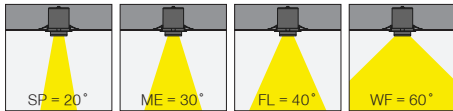

5 / Product Color / Ürün Renk

Technical Drawing / Teknik Çizim

4 / Reflector Angle / Reflektör Açısı

* See page 756 for ldt files. / Işık eğrileri için sayfa 756 bakınız.

EN

- Die-cast aluminium body.
- Mains voltage: 220-240V / 50-60Hz.
- Clever thermal design with passive heat dissipation.
- 90° rotation on vertical and 350° angle on horizontal axis with mechanical aiming lock.
- Clear safety glass.
- Classic dimming systems of DALI, 1-10V and Phase-Cut Dim options.
- High tech control systems of Tuneable White, Warm Dim and Wireless Dim options.
- Basic colours: White, Black, Gray, Dark Gray, RAL9010 and special color options.
- Available accessories are Honeycomb Filter and Colour Filter.
- Spot, Medium, Flood and Wide Flood beam angle options available with rotationally symmetric light distribution.
- Standart CRI>80, high CRI>90 and super high CRI>98 LED options available.
- Up to 140lm/W efficiency.
- High colour consistency: <3 SDCM
- Emergency kit system can be integrated.