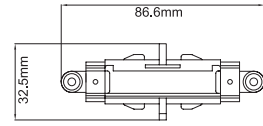

Order Code / Sipariş Kodu	Description / Tanım
MA.21	Right End Recessed / Sağ Bitiş Ankastr
MA.22	Left End Recessed / Sol Bitiş Ankastr