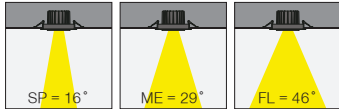

4 / Reflector Angle / Reflektör Açısı

* See page 1083 for ldt files. / Işık eğrileri için sayfa 1083 bakınız.

EN

- Die-cast aluminium body.
- Mains voltage: 220-240V / 50-60Hz.
- Clever thermal design with passive heat dissipation.
- Classic dimming systems of DALI, 1-10V and Phase-Cut Dim options.
- High tech control systems of Tuneable White, Warm Dim, Wireless Dim and RGBW options.
- Basic colours: White, Black, Gray, Dark Gray, RAL9010 and special color options.
- Spot, Medium and Flood beam angle options available with rotationally symmetric light distribution.
- Standart CRI>80 and high CRI>90 LED options available.
- Up to 117lm/W efficiency.
- High colour consistency: <3 SDCM
- IP44 Protection rating.
- Emergency kit system can be integrated.

TR

- Alüminyum enjeksiyon gövde.
- 220-240V / 50-60Hz enerji girişli.
- Pasif soğutma teknolojisine sahip akıllı soğutma tasarımı.
- Klasik DALI, 1-10V ve Faz DIM seçenekleri uygulanabilir.
- Yüksek teknoloji kontrol sistemleri olan Kablosuz DIM, Sıcak DIM, Dinamik Beyaz ve RGBW uygulamaları yapılabilir.
- Standart renk seçenekleri: Beyaz, Siyah, Gri, Koyu Gri, RAL9010 yanında isteğe bağlı özel renk seçenekleri uygulanabilir.
- Dar, Orta ve Geniş reflektör açısı seçenekleri mevcuttur.
- Standart CRI>80 ve yüksek CRI>90 LED seçenekleri mevcuttur.
- 117lm/W'a varan verim.
- Yüksek renk uyumu: <3 SDCM.
- IP44 koruma sınıfı.
- Acil aydınlatma kit sistemi uygulanabilir.