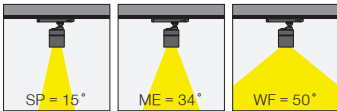

•

5 / Product Color / Ürün Renk

Technical Drawing / Teknik Çizim

4 / Reflector Angle / Reflektör Açısı

* See page 321 for ldt files. / Işık eğrileri için sayfa 321 bakınız.

EN

- Die-cast aluminium body.
- Mains voltage: 220-240V / 50-60Hz.
- Clever thermal design with passive heat dissipation.
- With 3-phase universal in-track adaptor.
- 90° rotation on vertical and 350° angle on horizontal axis with mechanical aiming lock.
- Individual lenses with uniform light effect.
- Classic dimming system of DALI Dim option.
- High tech control system Wireless Dim option.
- Basic colours: White, Black, Gray, Dark Gray, RAL9010 and special color options.
- Available accesories are Honeycomb Filter, Visor, Barn Door, Linear Spread diffuser and Softening diffuser.
- Spot, Medium and Wide Flood beam angle options available with rotationally symmetric light distribution.
- Standart CRI>80 and high CRI>90 LED options available.
- Up to 93lm/W efficiency.
- High colour consistency: <3 SDCM