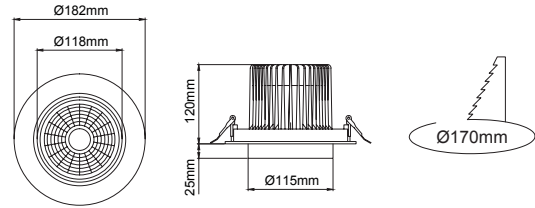

Technical Drawing / Teknik Çizim