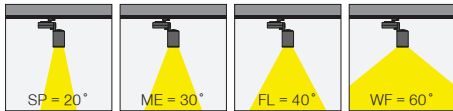

5 / Product Color / Ürün Renk

Technical Drawing / Teknik Çizim

4 / Reflector Angle / Reflektör Açısı

* See page 315 for ldt files. / Işık eğrileri için sayfa 315 bakınız.

EN

- Die-cast aluminium body.
- Mains voltage: 220-240V / 50-60Hz.
- Clever thermal design with passive heat dissipation.
- With 3-phase universal track adaptor.
- 180° rotation on vertical and 350° angle on horizontal axis with mechanical aiming lock.
- Clear safety glass.
- Classic dimming systems of DALI, 1-10V and Phase-Cut Dim options.
- High tech control systems of Warm Dim and Wireless Dim options.
- Basic colours: White, Black, Gray, Dark Gray, RAL9010 and special color options.
- Available accesories are Barn Door, Honeycomb Filter, Colour Filter, Antiglare Screen and Visor.
- Spot, Medium, Flood and Wide Flood beam angle options available with rotationally symmetric light distribution.
- Standart CRI>80, high CRI>90 and super high CRI>98 LED options available.
- Up to 136lm/W efficiency.
- High colour consistency: <3 SDCM