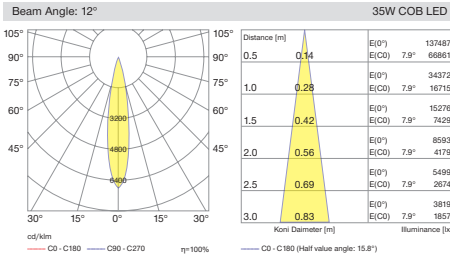

I01.MLR.13001