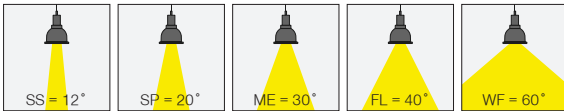

4 / Reflector Angle / Reflektör Açısı

* See page 956 for ldt files. / Işık eğrileri için sayfa 956 bakınız.