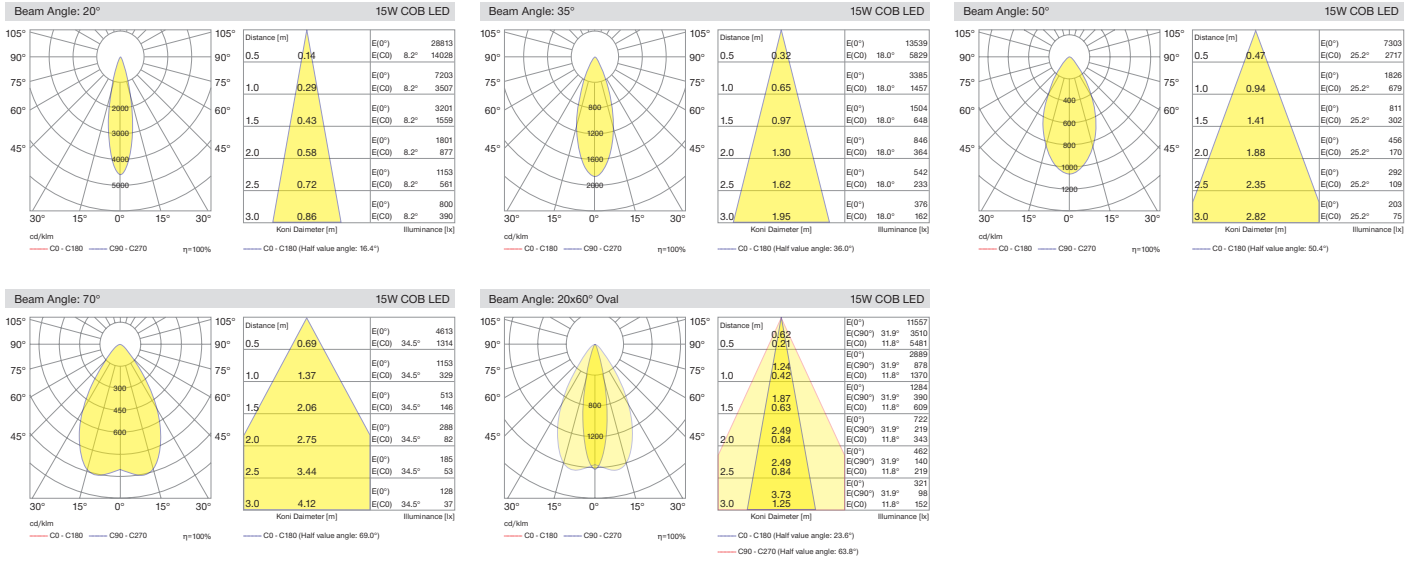

I01.MLR.18010   I01.MLR.14024   I01.MLR.14021   I01.MLR.17080