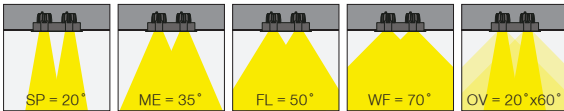

4 / Reflector Angle / Reflektör Açısı

EN

- Die-cast aluminium body.
- Mains voltage: 220-240V / 50-60Hz.
- Clever thermal design with passive heat dissipation.
- 30° rotation on single axis with mechanical aiming lock.
- Classic dimming systems of DALI, 1-10V and Phase-Cut Dim options.
- High tech control systems of Tuneable White, Warm Dim and Wireless Dim options.
- Basic colours: White, Black, Gray, Dark Gray, RAL9010 and special color options.
- Only Honeycomb Filter accesorie is available.
- Spot, Medium, Flood, Wide Flood and Oval beam angle options available with rotationally symmetric light distribution.
- Standart CRI>80, high CRI>90 and super high CRI>98 LED options available.
- Up to 121lm/W efficiency.
- High colour consistency: <3 SDCM
- Emergency kit system can be integrated.

TR

- Alüminyum enjeksiyon gövde.
- 220-240V / 50-60Hz enerji giriřli.
- Pasif soğutma teknolojisine sahip akıllı soğutma tasarımı.
- Tek ekseninde 30° hareket kabiliyetine sahip mekanik kilitlemeli sistem.
- Klasik DALI, 1-10V ve Faz DIM seçenekleri uygulanabilir.
- Yüksek teknoloji kontrol sistemleri olan Kablosuz DIM, Sıcak DIM ve Dinamik Beyaz uygulamaları yapılabilir.
- Standart renk seçenekleri: Beyaz, Siyah, Gri, Koyu Gri, RAL9010 yanında isteğe bađlı özel renk seçenekleri uygulanabilir.
- Sadece Balpeteđi Filtre aksesuar seçeneđi uygulanabilir.
- Dar, Orta, Geniř, Çok Geniř ve Oval lens açısı seçenekleri mevcuttur.
- Standart CRI>80, yüksek CRI>90 ve ekstra yüksek CRI>98 LED seçenekleri mevcuttur.
- 121lm/W'a varan verim.
- Yüksek renk uyumu: <3 SDCM
- Acil aydınlatma kit sistemi uygulanabilir.