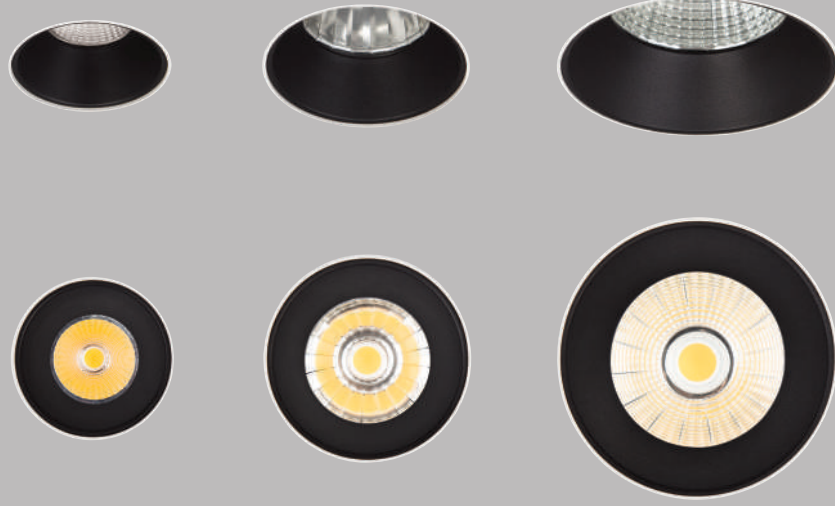

ZERO integrates high and low lumen package lighting with zero frame look that minimizes the appearance of the spotlight in ceiling.

Latest LED technology with highest lumen/watt integrated with high efficient reflector technology makes ZERO range efficient and environment friendly lighting solution.

Honeycomb filter to reduce glare and colour filter to give different lighting effects can be integrated to the luminaire.

Different finishing options of the inner ring increases the architectural application options.

Düşük ve yüksek lümen paketi seçeneklerine sahip ZERO serisi, sıfır çerçeve yapısı sayesinde armatürün tavandaki görünümünü asgariye indirmektedir.

Son teknoloji yüksek lümen/watt değerlerine sahip COB Led ile beraber %90 verimliliğin üzerinde reflektör birleşimi ZERO serisini verimli aydınlatma aygıtı olmasını sağlar.

Kamaşmayı azaltmak için bal peteği filtresi ve farklı aydınlatma efektleri sağlamak için renk filtresi aksesuar seçenekleri kullanılabilir.

Farklı renk ve kaplama seçeneklerine sahip iç çemberi sayesinde farklı mimari uygulamalarda tercih edilebilir.