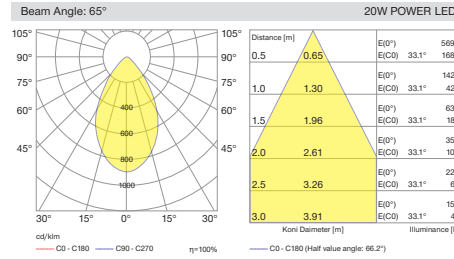

Power Led Downlight Series / Power Led Ankarlı Serisi