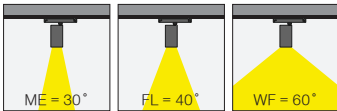

4 / Reflector Angle / Reflektör Açısı

* See page 319 for ldt files. / Işık eğrileri için sayfa 319 bakınız.