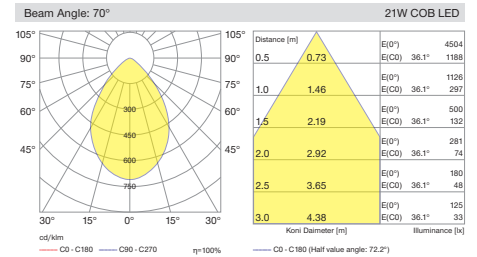

Leila Midi Surface / I02.PSM.15070

* Code example / Kod örneği:

I02.PSM.15070 . 21 . 827 . WF . 01

- 1- Product code / Armatür kodu
- 2- Power / Güç
- 3- CRI / Kelvin
- 4- Reflector angle / Reflektör açısı
- 5- Colour / Ürün renk

Power / Güç	CRI	Order Code / Sipariş Kodu	Kelvin	Lümen T_c=50° Lümen
21W	CRI>80	I02.PSM.15070 . (.) . (..) . (.) . (..)	2700K	1435
			3000K	1480
			3500K	1510
			4000K	1540
			5000K	1585
	CRI>90	I02.PSM.15070 . (.) . (..) . (.) . (..)	2700K	1335
			3000K	1375
			3500K	1405
			4000K	1432
			5000K	X
	CRI>98	I02.PSM.15070 . (.) . (..) . (.) . (..)	2700K	X
			3000K	X
			4000K	X
Meat / Et COB		I02.PSM.15070 . (.) . (..) . (.) . (..)	1800K	X
Food / Gıda COB		I02.PSM.15070 . (.) . (..) . (.) . (..)	2400K	X
FISH / Balık COB		I02.PSM.15070 . (.) . (..) . (.) . (..)	6600K	X

2	Watt - Driving Current / Watt - Sürüş Akımı		3	CRI / Kelvin		4	Reflector Angle / Reflektör Açısı		5	Product Color / Ürün Renk	
	21	16W - 500mA		827	CRI>80 - 2700K		WF	70° - Wide Flood		01	white
16	16W - 350mA	830	CRI>80 - 3000K					02	ral 9010		
		835	CRI>80 - 3500K					03	black		
		840	CRI>80 - 4000K					04	gray		
		850	CRI>80 - 5000K					05	dark gray		
		927	CRI>90 - 2700K					06	special color		
		930	CRI>90 - 3000K								
		935	CRI>90 - 3500K								
		940	CRI>90 - 4000K