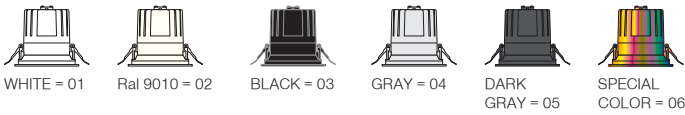

5 / Product Color / Ürün Renk

Technical Drawing / Teknik Çizim