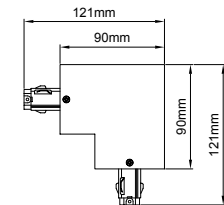

Order Code / Sipariş Kodu	Description / Tanım
MDR.11	End Cap Recessed / Bitiş Kapağı Ankastr