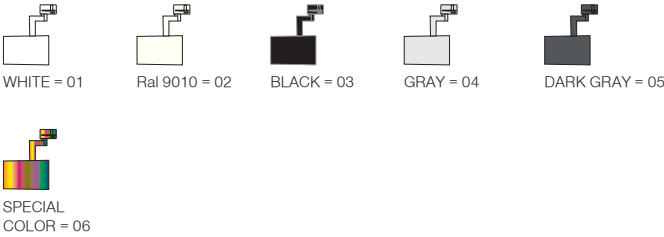

5 / Product Color / Ürün Renk