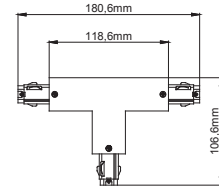

Order Code / Sipariş Kodu	Description / Tanım
MA.11	End Cap / Bitiş Kapağı