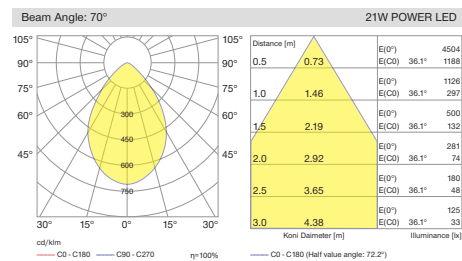

Leila Midi Downlight / I02.PLR.15070

* Code example / Kod örneği:

I02.PLR.15070 . 21 . 827 . WF . 01

- 1- Product code / Armatür kodu
- 2- Power / Güç
- 3- CRI / Kelvin
- 4- Reflector angle / Reflektör açısı
- 5- Colour / Ürün renk

Power / Güç	CRI	Order Code / Sipariş Kodu	Kelvin	Lümen T_c=50° Lümen
21W	CRI>80	I02.PLR.15070 . (.) . (...) . (.) . (.)	2700K	1435
			3000K	1480
			3500K	1510
			4000K	1540
			5000K	1585
	CRI>90	I02.PLR.15070 . (.) . (...) . (.) . (.)	2700K	1335
			3000K	1375
			3500K	1405
			4000K	1432
			5000K	X
	CRI>98	I02.PLR.15070 . (.) . (...) . (.) . (.)	2700K	X
			3000K	X
			4000K	X

Complete Code / Komple Kod	2 Watt - Driving Current / Watt - Sürüş Akımı		3 CRI / Kelvin				4 Reflector Angle / Reflektör Açısı		5 Product Color / Ürün Renk		
		21	21W - 500mA	827	CRI>80 - 2700K	927	CRI>90 - 2700K	WF 70° - Wide Flood	☐	01	white
	16	16W - 350mA	830	CRI>80 - 3000K	930	CRI>90 - 3000K	☐		02	ral 9010	
			835	CRI>80 - 3500K	935	CRI>90 - 3500K	☒		03	black	
			840	CRI>80 - 4000K	940	CRI>90 - 4000K	☐		04	gray	
			850	CRI>80 - 5000K			☒		05	dark gray	
							☐	06	special color