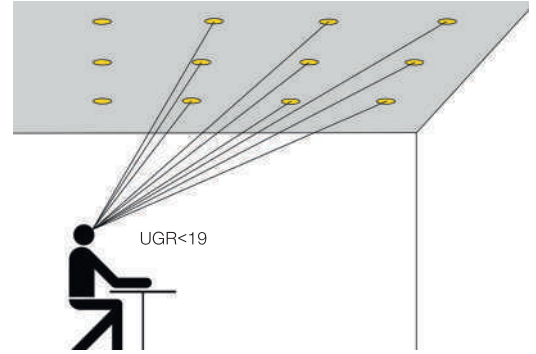

UGR Glare / UGR Kamařma

LEILA SQUARE downlight series provides UGR<22 which is an acceptable standart for offices, schools etc. With extra attachment of microprismatic diffuser in front of opal diffuser, UGR<19 low glare standart can be reached.

LEILA SQUARE downlight serisi UGR<22 orta düzey kamařma deęerlerini saęlamaktadır. Bu standart okul, ofis gibi alanlarda kabul edilebilir bir seviyedir. Alternatif olarak opal diffüzör önüne ilave edilebilen microprismatic diffüzör sayesinde UGR<19 düşük kamařma deęerlerine ulařılabilir.

DIM Options / DIM seęenekleri

		Leila Square Downlight	Leila Square Downlight
ON-OFF		•	•
PHASE CUT DIM / FAZ DIM	Ext.Code / Kod: .PH	•	•
1-10V DIM	Ext.Code / Kod: .VO	•	•
DALI DIM	Ext.Code / Kod: .DA	•	•
WIRELESS DIM / KABLOSUZ DIM	Ext.Code / Kod: .WD	•	•
WARM DIM / SICAK DIM	Ext.Code / Kod: .WM		
TUNABLE WHITE / DİNAMİK BEYAZ	Ext.Code / Kod: .TW	•	•

Accessories / Aksesuarlar

		Leila Square Downlight	Leila Square Downlight
Microprismatic Diffuser / Diffüzör	Ext.Code / Kod: .MIC	•	•
Gold Reflector / Altın Reflektör	Ext.Code / Kod: .GLD	•	•