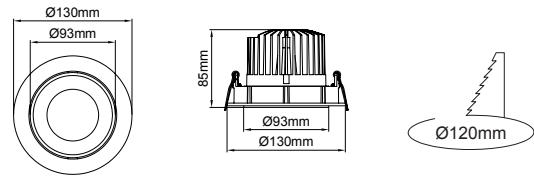

Technical Drawing / Teknik Çizim

4 / Reflector Angle / Reflektör Açısı

* See page 759 for ldt files. / Işık eğrileri için sayfa 759 bakınız.

EN

- Die-cast aluminium body.
- Mains voltage: 220-240V / 50-60Hz.
- Clever thermal design with passive heat dissipation.
- 20° rotation on vertical and 20° angle on horizontal axis with mechanical aiming lock.
- Clear safety glass.
- Classic dimming systems of DALI, 1-10V and Phase-Cut Dim options.
- High tech control systems of Tuneable White, Warm Dim and Wireless Dim options.
- Basic colours: White, Black, Gray, Dark Gray, RAL9010 and special color options.
- Available accessories are Honeycomb Filter and Colour Filter.
- Medium and Flood beam angle options available with rotationally symmetric light distribution.
- Standart CRI>80, high CRI>90 and super high CRI>98 LED options available.
- Up to 130lm/W efficiency.
- High colour consistency: <3 SDCM
- Emergency kit system can be integrated.

TR

- Alüminyum enjeksiyon gövde.
- 220-240V / 50-60Hz enerji girişli.
- Pasif soğutma teknolojisine sahip akıllı soğutma tasarımı.
- Dikeyde 20°, yatayda 20° hareket kabiliyetine sahip mekanik kilitlemeli mafsal sistemi.
- Tamperli cam.
- Klasik DALI, 1-10V ve Faz DIM seçenekleri uygulanabilir.
- Yüksek teknoloji kontrol sistemleri olan Kablosuz DIM, Sıcak DIM ve Dinamik Beyaz uygulamaları yapılabilir.
- Standart renk seçenekleri: Beyaz, Siyah, Gri, Koyu Gri, RAL9010 yanında isteğe bağlı özel renk seçenekleri uygulanabilir.
- Balpeteği Filtresi ve Renk Filtresi aksesuar seçenekleri uygulanabilir.
- Orta ve Geniş reflektör açısı seçenekleri mevcuttur.
- Standart CRI>80, yüksek CRI>90 ve ekstra yüksek CRI>98 LED seçenekleri mevcuttur.
- 130lm/W'a varan verim.
- Yüksek renk uyumu: <3 SDCM
- Acil aydınlatma kit sistemi uygulanabilir.