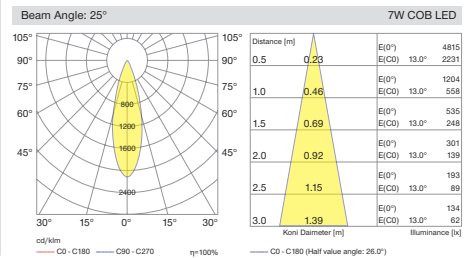

I01.MLR.14010

I01.MLR.17082

COB Led

Surface Series

Sivaüstü Serisi

www.lipom.com

Overview / Genel Bakış

- 688** Silindir Surface
- 700** Pipa Surface
- 714** Mars
- 720** Venus
- 726** Globus Surface
- 732** Cub Surface
- 744** Mofos Surface
- 756** Deepress Surface
- 766** Leila Surface
- 778** Leila COB Surface
- 790** Neptun Surface