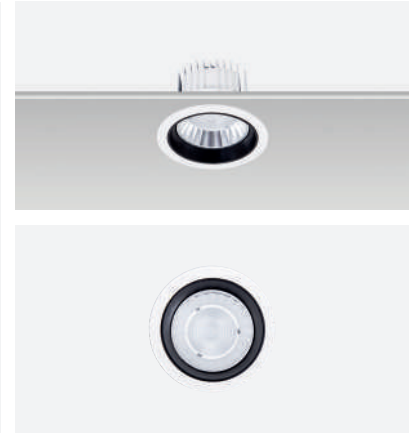

5 / Product Color / Ürün Renk

Technical Drawing / Teknik Çizim

4 / Reflector Angle / Reflektör Açısı

* See page 762 for ldt files. / Işık eğrileri için sayfa 762 bakınız.

Fora Mini / I01.MLR.16044

	Power / Güç	CRI	Order Code / Sipariş Kodu	Kelvin	Lümen T_c=50° Lümen	
	* Code example / Kod örneği: I01.MLR.16044 . 15 . 827 . FL . 01 1- Product code / Armatür kodu 2- Power / Güç 3- CRI / Kelvin 4- Reflector angle / Reflektör açısı 5- Colour / Ürün renk	15W	CRI>80	I01.MLR.16044 . (.) . (..) . (..) . (..)	2700K	1380
3000K					1488	
3500K					1560	
4000K					1640	
5000K					1755	
CRI>90					2700K	1242
		3000K	1339			
		3500K	1404			
		4000K	1476			
		5000K	X			
		CRI>98	2700K	935		
3000K			1027			
4000K	1132					

Complete Code / Komple Kod	2	3	4	5	
	Watt - Driving Current / Watt - Sürüş Akımı	CRI / Kelvin	Reflector Angle / Reflektör Açısı	Product Color / Ürün Renk	
	15	15W - 350mA	827 CRI>80 - 2700K	930 CRI>90 - 3000K	FL 40° - Flood 01 white 02 ral 9010 03 black 04 gray 05 dark gray 06 special color
	10	10W - 250mA	830 CRI>80 - 3000K	935 CRI>90 - 3500K	
	7	7W - 180mA	835 CRI>80 - 3500K	940 CRI>90 - 4000K	
	4	4W - 100mA	840 CRI>80 - 4000K	9827 CRI>98 - 2700K	
			850 CRI>80 - 5000K	9830 CRI>98 - 3000K	
			927 CRI>90 - 2700K	9840 CRI>98 - 4000K