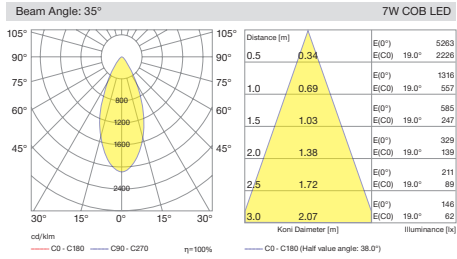

LDT Files / LDT Dataları