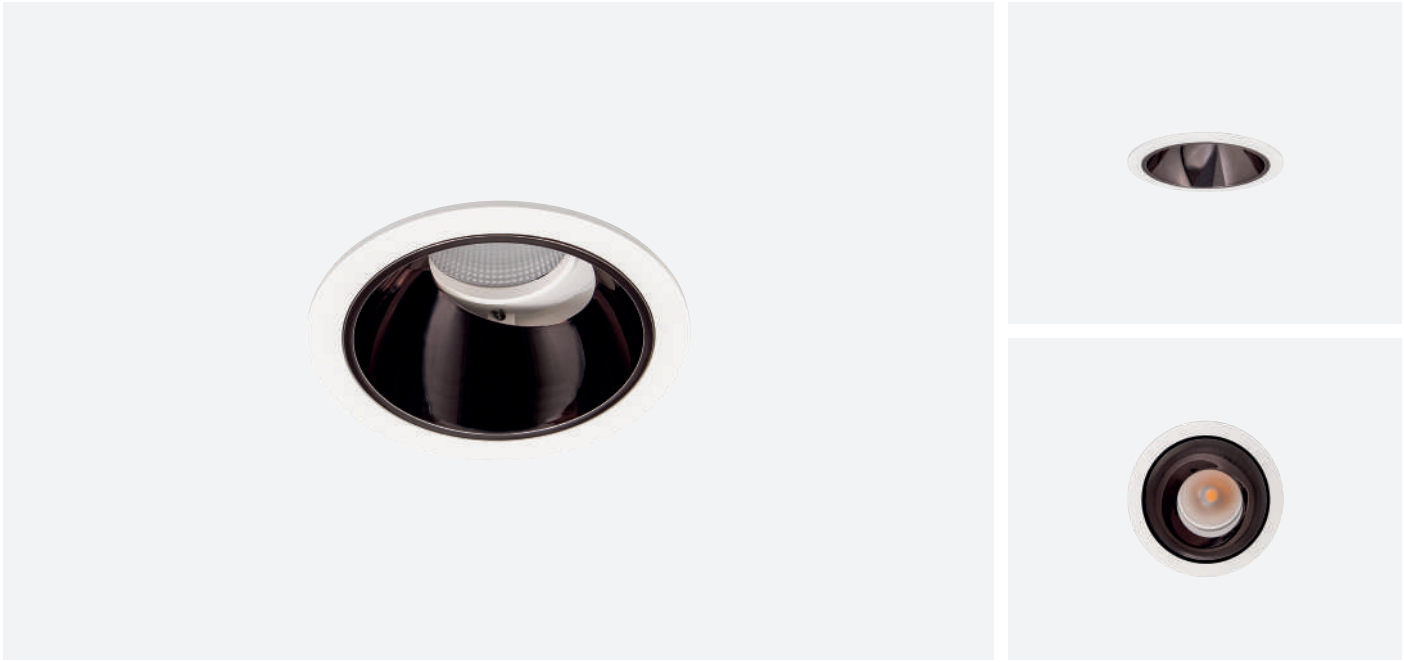

5 / Product Color / Ürün Renk

Technical Drawing / Teknik Çizim

4 / Reflector Angle / Reflektör Açısı

* See page 763 for ldt files. / Işık eğrileri için sayfa 763 bakınız.

EN

- Die-cast aluminium body.
- Mains voltage: 220-240V / 50-60Hz.
- Clever thermal design with passive heat dissipation.
- Classic dimming systems of DALI, 1-10V and Phase-Cut Dim options.
- High tech control systems of Tuneable White, Warm Dim and Wireless Dim options.
- Basic colours: White, Black, Gray, Dark Gray, RAL9010 and special color options.
- Honeycomb Filter and Colour filter accessories are available.
- Spot when luminaire directed straight downwards and wallwasher wide when tilted.
- Standart CRI>80, high CRI>90 and super high CRI>98 LED options available.
- Up to 68lm/W efficiency.
- High colour consistency: <3 SDCM
- Emergency kit system can be integrated.

TR

- Alüminyum enjeksiyon gövde.
- 220-240V / 50-60Hz enerji girişli.
- Pasif soğutma teknolojisine sahip akıllı soğutma tasarımı.
- Klasik DALI, 1-10V ve Faz DIM seçenekleri uygulanabilir.
- Yüksek teknoloji kontrol sistemleri olan Kablosuz DIM, Sıcak DIM ve Dinamik Beyaz uygulamaları yapılabilir.
- Standart renk seçenekleri: Beyaz, Siyah, Gri, Koyu Gri, RAL9010 yanında isteğe bağlı özel renk seçenekleri uygulanabilir.
- Balpeteği ve Renk filtresi aksesuar seçenekleri uygulanabilir.
- Armatür direkt aşağı baktığında dar, yönlendirildiğinde ise çok geniş duvar boyama optik özelliğine sahiptir.
- Standart CRI>80, yüksek CRI>90 ve ekstra yüksek CRI>98 LED seçenekleri mevcuttur.
- 68lm/W'a varan verim.
- Yüksek renk uyumu: <3 SDCM
- Acil aydınlatma kit sistemi uygulanabilir.