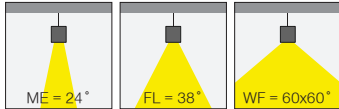

4 / Angle / Açısı

EN

- Extruded aluminium body.
- 48V DC Voltage Input.
- Clever thermal design with passive heat dissipation.
- With DC/DC in-track adaptor compatible to Stucchi Low-Voltage track system.
- Suitable for DALI DIM and 1-10V system.
- High tech control systems of Warm Dim and Wireless Dim options.
- Basic colours: White, Black, Gray, Dark Gray, RAL9010 and special color options.
- High CRI>90 and standart CRI>80 LED options available.
- High colour consistency: <3 SDCM
- Medium, Flood and Wide Flood square frame beam angle options.
- Up to 115lm/W efficiency.

TR

- Alüminyum profil gövde.
- 48V DC girişli.
- Pasif soğutma teknolojisine sahip akıllı soğutma tasarımı.
- Stucchi 48V ray sistemine uygun DC/DC trafo adaptörlü
- DALI ve 1-10V DIM seçeneđi mevcut.
- Yüksek teknoloji kontrol sistemleri olan Kablosuz DIM ve Sıcak DIM uygulamaları yapılabilir.
- Standart renk seçenekleri: Beyaz, Siyah, Gri, Koyu Gri, RAL9010 yanında isteđe bađlı özel renk seçenekleri uygulanabilir.
- Yüksek CRI>90 ve standart CRI>80 LED seçenekleri mevcuttur.
- Yüksek renk uyumu: <3 SDCM
- Orta, Geniş ve Çok Geniş kare çerçeve lens açısı seçenekleri mevcuttur.
- 115lm/W'a varan verim.