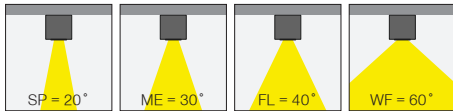

4 / Reflector Angle / Reflektör Açısı

* See page 883 for ldt files. / Işık eğrileri için sayfa 883 bakınız.