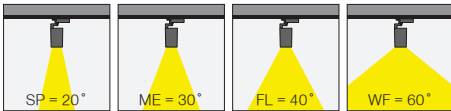

5 / Product Color / Ürün Renk

Technical Drawing / Teknik Çizim

4 / Reflector Angle / Reflektör Açısı

* See page 313 for ldt files. / Işık eğrileri için sayfa 313 bakınız.

EN

- Die-cast aluminium body.
- Mains voltage: 220-240V / 50-60Hz.
- Clever thermal design with passive heat dissipation.
- With 3-phase universal track adaptor.
- 90° rotation on vertical and 350° angle on horizontal axis with mechanical aiming lock.
- Clear safety glass.
- Classic dimming systems of DALI, 1-10V and Phase-Cut Dim options.
- High tech control systems of Warm Dim and Wireless Dim options.
- Basic colours: White, Black, Gray, Dark Gray, RAL9010 and special color options.
- Available accesories are Barn Door, Honeycomb Filter, Colour Filter, Antiglare Screen and Visor.
- Spot, Medium, Flood and Wide Flood beam angle options available with rotationally symmetric light distribution.
- Standart CRI>80, high CRI>90 and super high CRI>98 LED options available.
- Up to 124lm/W efficiency.
- High colour consistency: <3 SDCM