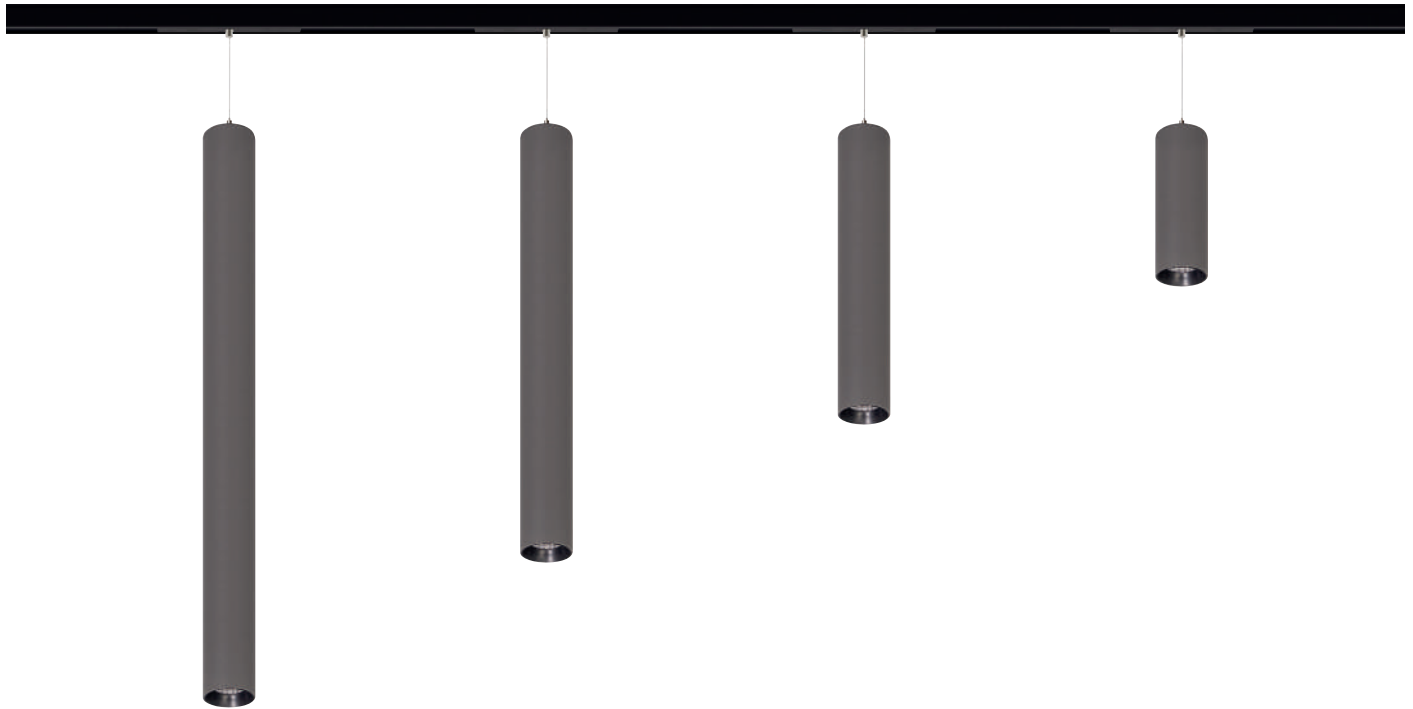

I01.MLP.91200 . (..) . (..) . (..) . 720

I01.MLP.91200 . (..) . (..) . (..) . 540

I01.MLP.91200 . (..) . (..) . (..) . 360

I01.MLP.91200 . (..) . (..) . (..) . 180