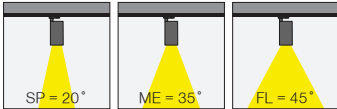

4 / Reflector Angle / Reflektör Açısı

* See page 315 for ldt files. / Işık eğrileri için sayfa 315 bakınız.