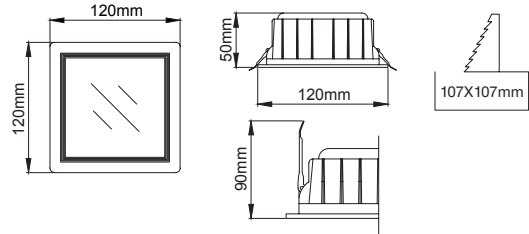

Technical Drawing / Teknik Çizim

4 / Reflector Angle / Reflektör Açısı

* See page 1017 for ldt files. / Işık eğrileri için sayfa 1017 bakınız.