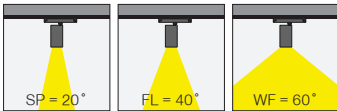

4 / Reflector Angle / Reflektör Açısı

* See page 317 for ldt files. / Işık eğrileri için sayfa 317 bakınız.

EN

- Die-cast aluminium body.
- Mains voltage: 220-240V / 50-60Hz.
- Clever thermal design with passive heat dissipation.
- With 3-phase invisible track adaptor from EUTRACK.
- 90° rotation on vertical and 350° angle on horizontal axis with mechanical aiming lock.
- Clear safety glass.
- Classic dimming system of DALI.
- Basic colours: White, Black, Gray, Dark Gray, RAL9010 and special color options.
- Available accessories are Honeycomb Filter, Colour Filter, Antiglare Screen and Visor.
- Spot, Flood and Wide Flood beam angle options available with rotationally symmetric light distribution.
- Standart CRI>80, high CRI>90 and super high CRI>98 LED options available.
- Up to 109lm/W efficiency.
- High colour consistency: <3 SDCM

TR

- Alüminyum enjeksiyon gövde.
- 220-240V / 50-60Hz enerji girişi.
- Pasif soğutma teknolojisine sahip akıllı soğutma tasarımı.
- 3-Fazlı dışardan görünmeyen, ray içine gömülü EUTRACK ray adaptörü.
- Dikeyde 90°, yatayda 350° hareket kabiliyetine sahip mekanik kilitlemeli mafsals sistemi.
- Tamperli cam.
- Klasik DALI DIM seçeneği uygulanabilir.
- Standart renk seçenekleri: Beyaz, Siyah, Gri, Koyu Gri, RAL9010 yanında isteğe bağlı özel renk seçenekleri uygulanabilir.
- Balpeteği Filtresi, Renk Filtresi, Kamaşma Önleyici ve Vizör aksesuar seçenekleri uygulanabilir.
- Dar, Geniş ve Çok Geniş reflektör açısı seçenekleri mevcuttur.
- Standart CRI>80, yüksek CRI>90 ve ekstra yüksek CRI>98 LED seçenekleri mevcuttur.
- 109lm/W'a varan verim.
- Yüksek renk uyumu: <3 SDCM