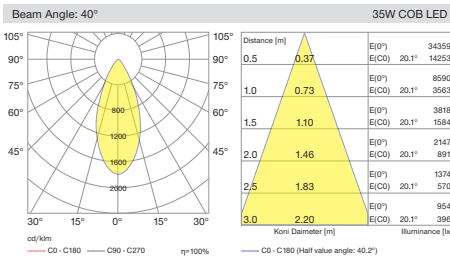

I01.MLR.13001