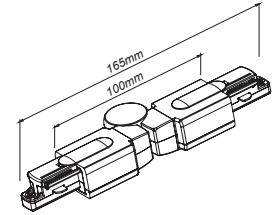

Order Code / Sipariş Kodu	Description / Tanım
MN.05	Right L Feed Part / Sağ L Bağlantı
MN.06	Left L Feed Part / Sol L Bağlantı