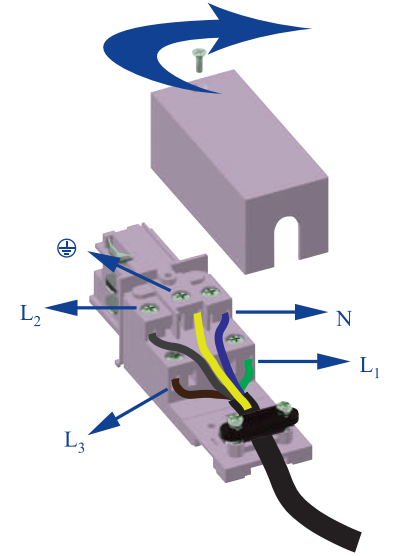

3-Phase Tracks System

1 - In order to be certain that track and its accessories is right or left, as it is specified on the drawing, indent on track and ledge on accessories that is going to be inserted on track should meet each other. Otherwise mounting will not be possible.

2 - Track and track accessories mounting process should be done by skilled electricians.

1 - Ray ve ray bağlantı parçalarının sağ veya sol olduklarını anlamak için şekildeki gibi raylarda çıkıntıya, ray bağlantı parçalarında ise girintiye dikkat ediniz.

Montaj esnasında ray ve ray bağlantı parçalarındaki girinti ve çıkıntılar birbirini karşıladığından emin olunuz, aksi takdirde bağlantı parçalarının rayı montajını gerçekleştiremezsiniz.

2 - Sağ veya sol ray ve ray giriş parçalarının enerji giriş bağlantı şeması şekildeki gibidir. Enerji giriş bağlantılarının profesyonel elektrikçiler tarafından yapılması tavsiye edilir.