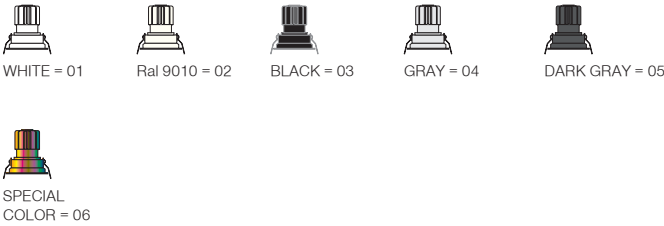

5 / Product Color / Ürün Renk