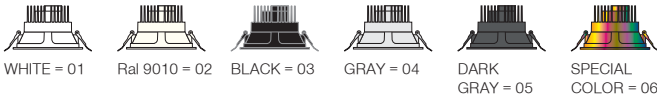

5 / Product Color / Ürün Renk