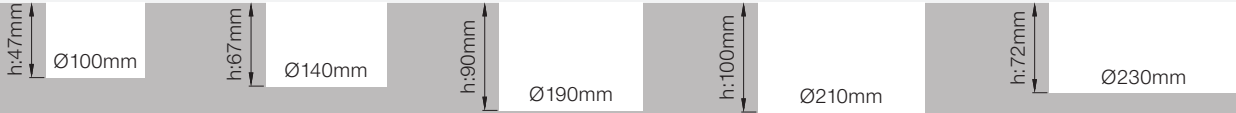

NEPTUN Surface

Neptun Mega Surface

Neptun Maxi Surface

Neptun Surface

Neptun Midi Surface

Neptun Mini Surface

Standart type with LED Driver / LED Trafolu standart tip

Short version with AC PCB without led driver / 220-240V PCB sistemine sahip trafosuz kısa versiyon