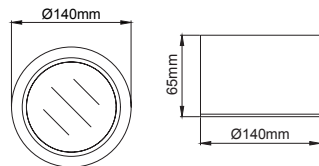

Neptun Midi Surface / I02.PSM.15079

Power / Güç	CRI	Order Code / Sipariş Kodu	Kelvin	Lümen T_c=50° Lümen
			2700K	1202
15W	CRI>80	I02.PSM.15079 . (.) . (..) . (.) . (..)	3000K	1239
			3500K	1264
			4000K	1290
			5000K	1329
			2700K	1118
CRI>90	I02.PSM.15079 . (.) . (..) . (.) . (..)	I02.PSM.15079 . (.) . (..) . (.) . (..)	3000K	1152
			3500K	1176
			4000K	1200
			5000K	X
			2700K	X
CRI>98	I02.PSM.15079 . (.) . (..) . (.) . (..)	I02.PSM.15079 . (.) . (..) . (.) . (..)	3000K	X
			4000K	X
			2700K	X
Meat / Et COB	I02.PSM.15079 . (.) . (..) . (.) . (..)	I02.PSM.15079 . (.) . (..) . (.) . (..)	1800K	X
Food / Gıda COB	I02.PSM.15079 . (.) . (..) . (.) . (..)	I02.PSM.15079 . (.) . (..) . (.) . (..)	2400K	X
FISH / Balık COB	I02.PSM.15079 . (.) . (..) . (.) . (..)	I02.PSM.15079 . (.) . (..) . (.) . (..)	6600K	X

* Code example / Kod örneği:
I02.PSM.15079 . 15 . 827 . WF . 01

1 2 3 4 5

1- Product code / Armatür kodu
2- Power / Güç
3- CRI / Kelvin
4- Reflector angle / Reflektör açısı
5- Colour / Ürün renk

2	Watt - Driving Current / Watt - Sürüş Akımı	3		4	Reflector Angle / Reflektör Açısı	5	
		CRI / Kelvin				Product Color / Ürün Renk	
15	15W - 350mA	827	CRI>80 - 2700K		WF 110° - Wide Flood		01 white
11	11W - 250mA	830	CRI>80 - 3000K				02 ral 9010
		835	CRI>80 - 3500K				03 black
		840	CRI>80 - 4000K				04 gray
		850	CRI>80 - 5000K				05 dark gray
		927	CRI>90 - 2700K				06 special color
930	CRI>90 - 3000K						
935	CRI>90 - 3500K						
940	CRI>90 - 4000K						

Neptun Midi AC Surface / I02.PSM.15079 . (.) . (.) . (.) . AC

Lower height versions available with combination of AC PCB board technology that creates advantage for areas with low ceiling height.

AC PCB board seçeneği sayesinde armatür yüksekliği daha düşük olarak üretilebilir. Düşük tavan yüksekliğindeki alanlarda avantaj sağlar.