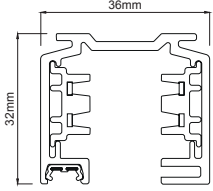

Code / Kod	Lenght / Boy
EU.100	1m
EU.200	2m
EU.300	3m