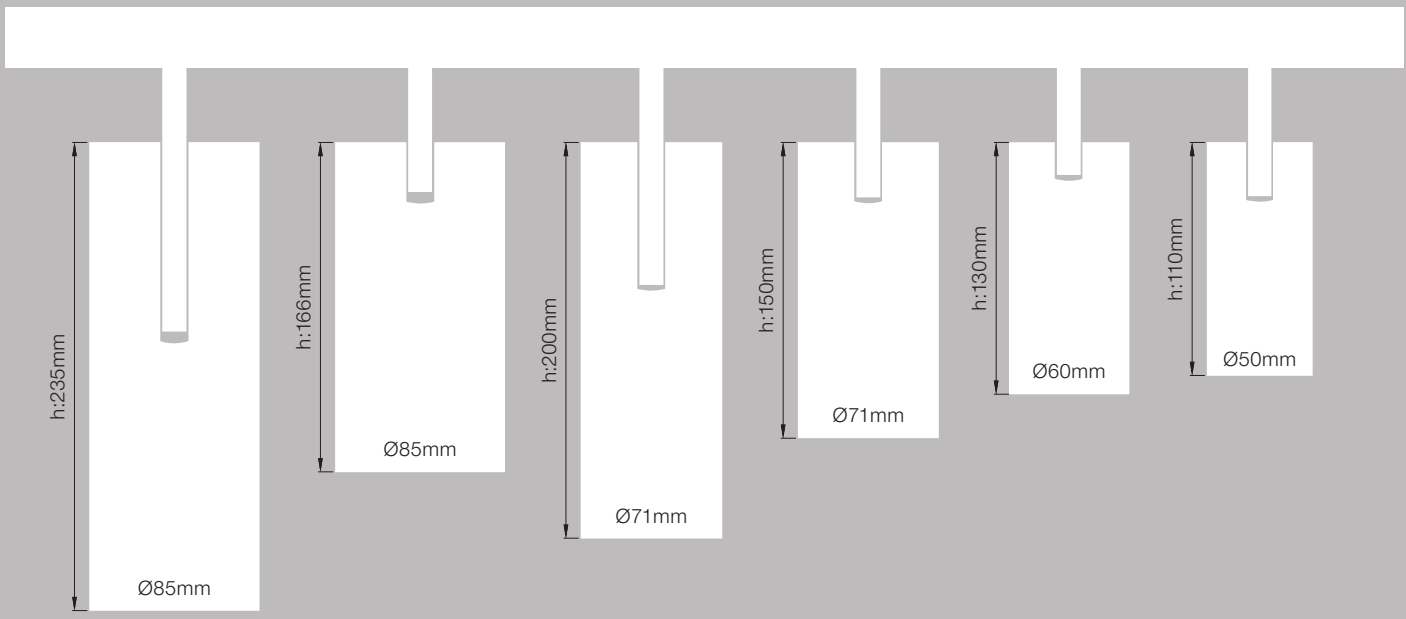

SILINDIR Tracklight