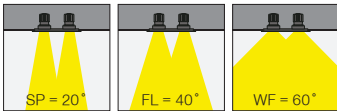

4 / Reflector Angle / Reflektör Açısı

EN

- Die-cast aluminium body.
- Mains voltage: 220-240V / 50-60Hz.
- Clever thermal design with passive heat dissipation.
- 15° rotation on vertical and 15° angle on horizontal axis with mechanical aiming lock.
- Clear safety glass.
- Classic dimming systems of DALI, 1-10V and Phase-Cut Dim options.
- High tech control systems of Tuneable White, Warm Dim and Wireless Dim options.
- Basic colours: White, Black, Gray, Dark Gray, RAL9010 and special color options.
- Available accesories are Honeycomb Filter and Colour Filter.
- Spot, Flood and Wide Flood beam angle options available with rotationally symmetric light distribution.
- Standart CRI>80, high CRI>90 and super high CRI>98 LED options available.
- Up to 92lm/W efficiency.
- High colour consistency: <3 SDCM
- Emergency kit system can be integrated.

TR

- Alüminyum enjeksiyon gövde.
- 220-240V / 50-60Hz enerji giriřli.
- Pasif soğutma teknolojisine sahip akıllı soğutma tasarımı.
- Dikeyde 15°, yatayda 15° hareket kabiliyetine sahip mekanik kilitlemeli mafsal sistemi.
- Tamperli cam.
- Klasik DALI, 1-10V ve Faz DIM seçenekleri uygulanabilir.
- Yüksek teknoloji kontrol sistemleri olan Kablosuz DIM, Sıcak DIM ve Dinamik Beyaz uygulamaları yapılabilir.
- Standart renk seçenekleri: Beyaz, Siyah, Gri, Koyu Gri, RAL9010 yanında isteğe bađlı özel renk seçenekleri uygulanabilir.
- Balpeteđi Filtresi ve Renk Filtresi aksesuar seçenekleri uygulanabilir.
- Dar, Geniş ve Çok Geniş reflektör açısı seçenekleri mevcuttur.
- Standart CRI>80, yüksek CRI>90 ve ekstra yüksek CRI>98 LED seçenekleri mevcuttur.
- 92lm/W'a varan verim.
- Yüksek renk uyumu: <3 SDCM
- Acil aydınlatma kit sistemi uygulanabilir.