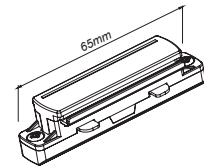

Order Code / Sipariş Kodu	Description / Tanım
MN.11	End Cap / Bitiş Kapağı