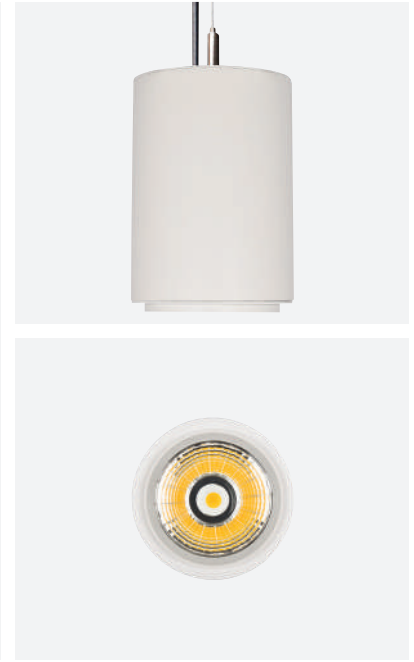

Pipa Maxi Pendant

Lipom
Lighting

COB Led Pendant Series / COB Led Sarkit Serisi