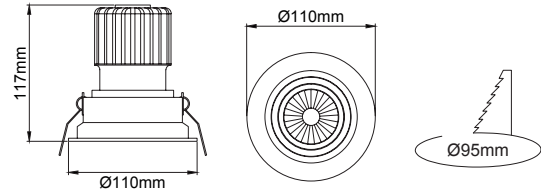

Technical Drawing / Teknik Çizim

4 / Reflector Angle / Reflektör Açısı

* See page 759 for ldt files. / Işık eğrileri için sayfa 759 bakınız.

EN

- Die-cast aluminium body.
- Mains voltage: 220-240V / 50-60Hz.
- Clever thermal design with passive heat dissipation.
- 15° rotation on vertical and 15° angle on horizontal axis with mechanical aiming lock.
- Clear safety glass.
- Classic dimming systems of DALI, 1-10V and Phase-Cut Dim options.
- High tech control systems of Tuneable White, Warm Dim and Wireless Dim options.
- Basic colours: White, Black, Gray, Dark Gray, RAL9010 and special color options.
- Available accesories are Honeycomb Filter and Colour Filter.
- Spot, Flood and Wide Flood beam angle options available with rotationally symmetric light distribution.
- Standart CRI>80, high CRI>90 and super high CRI>98 LED options available.
- Up to 92lm/W efficiency.
- High colour consistency: <3 SDCM
- Emergency kit system can be integrated.

TR

- Alüminyum enjeksiyon gövde.
- 220-240V / 50-60Hz enerji girişli.
- Pasif soğutma teknolojisine sahip akıllı soğutma tasarımı.
- Dikeyde 15°, yatayda 15° hareket kabiliyetine sahip mekanik kilitlemeli mafsal sistemi.
- Tamperli cam.
- Klasik DALI, 1-10V ve Faz DIM seçenekleri uygulanabilir.
- Yüksek teknoloji kontrol sistemleri olan Kablosuz DIM, Sıcak DIM ve Dinamik Beyaz uygulamaları yapılabilir.
- Standart renk seçenekleri: Beyaz, Siyah, Gri, Koyu Gri, RAL9010 yanında isteğe bağlı özel renk seçenekleri uygulanabilir.
- Balpeteği Filtresi ve Renk Filtresi aksesuar seçenekleri uygulanabilir.
- Dar, Geniş ve Çok Geniş reflektör açısı seçenekleri mevcuttur.
- Standart CRI>80, yüksek CRI>90 ve ekstra yüksek CRI>98 LED seçenekleri mevcuttur.
- 92lm/W'a varan verim.
- Yüksek renk uyumu: <3 SDCM
- Acil aydınlatma kit sistemi uygulanabilir.