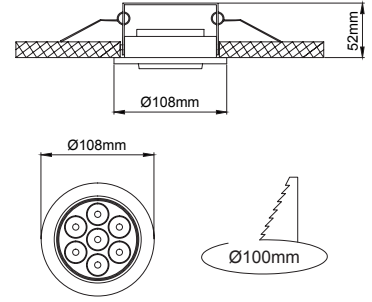

Lumea Midi / I02.PLR.15045

* Code example / Kod örneği:

I02.PLR.01020 . 8 . 827 . SP . 01
1 2 3 4 5

- 1- Product code / Armatür kodu
- 2- Power / Güç
- 3- CRI / Kelvin
- 4- Reflector angle / Reflektör açısı
- 5- Colour / Ürün renk

Power / Güç	CRI	Order Code / Sipariş Kodu	Kelvin	Lümen T_c=50° Lümen
8W	CRI>80	I02.PLR.15045 . (..) . (...) . (..) . (..)	2700K	922
			3000K	950
			3500K	970
			4000K	990
			5000K	1020
CRI>90	I02.PLR.15045 . (..) . (...) . (..) . (..)		2700K	857
			3000K	884
			3500K	902
			4000K	920
			5000K	X

Lumea Mini / I02.PLR.01020

* Code example / Kod örneği:

I02.PLR.01020 . 6 . 827 . SP . 01
1 2 3 4 5

- 1- Product code / Armatür kodu
- 2- Power / Güç
- 3- CRI / Kelvin
- 4- Reflector angle / Reflektör açısı
- 5- Colour / Ürün renk

Power / Güç	CRI	Order Code / Sipariş Kodu	Kelvin	Lümen T_c=50° Lümen
6W	CRI>80	I02.PLR.01020 . (..) . (...) . (..) . (..)	2700K	713
			3000K	735
			3500K	750
			4000K	765
			5000K	788
CRI>90	I02.PLR.01020 . (..) . (...) . (..) . (..)		2700K	663
			3000K	684
			3500K	698
			4000K	712
			5000K	X

2	Watt - Driving Current / Watt - Sürüş Akımı	3	CRI / Kelvin		4	Reflektör Açısı / Reflektör Açısı	5	Product Color / Ürün Renk					
	8		827	CRI>80 - 2700K		927		CRI>90 - 2700K	SP	15° - Spot	01	white	
6	6W - 350mA	830	CRI>80 - 3000K	930	CRI>90 - 3000K	ME	25° - Medium	02	ral 9010				
			835	CRI>80 - 3500K	935				CRI>90 - 3500K	03	black		
			840	CRI>80 - 4000K	940				CRI>90 - 4000K		04	gray	
			850	CRI>80 - 5000K								05	dark gray
										06	special color