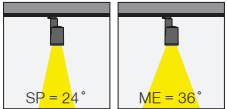

Technical Drawing / Teknik Çizim

4 / Reflector Angle / Reflektör Açısı

* See page 316 for ldt files. / Işık eğrileri için sayfa 316 bakınız.

EN

- Die-cast aluminium body.
- Mains voltage: 220-240V / 50-60Hz.
- Clever thermal design with passive heat dissipation.
- With 3-phase universal track adaptor.
- 90° rotation on vertical and 350° angle on horizontal axis with mechanical aiming lock.
- Clear safety glass.
- Classic dimming system of DALI Dim.
- High tech control systems of Warm Dim and Wireless Dim options.
- Basic colours: White, Black, Gray, Dark Gray, RAL9010 and special color options.
- Available accessories are Honeycomb Filter, Colour Filter, Antiglare Screen and Visor.
- Spot and Medium beam angle options available with rotationally symmetric light distribution.
- Standart CRI>80, high CRI>90 and super high CRI>98 LED options available.
- Up to 124lm/W efficiency.
- High colour consistency: <3 SDCM