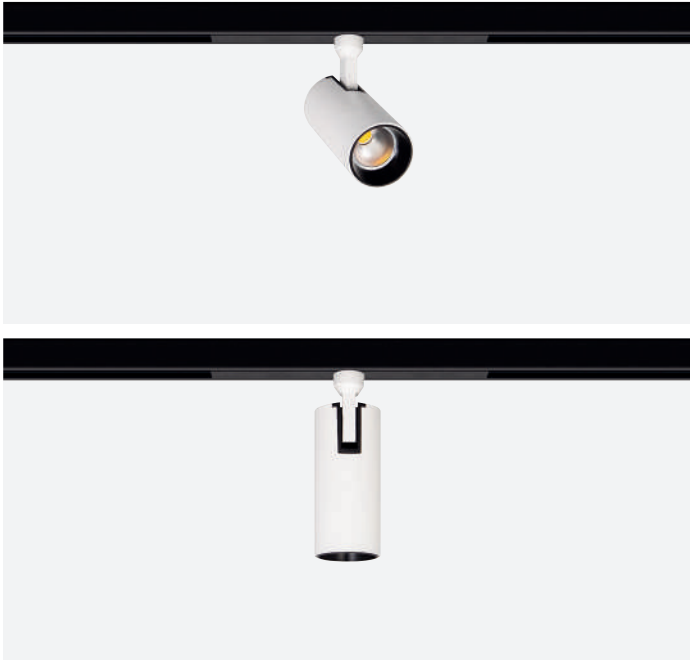

5 / Product Color / Ürün Renk

4 / Reflector Angle / Reflektör Açısı

Technical Drawing / Teknik Çizim / SHORT ARM

Technical Drawing / Teknik Çizim / LONG ARM

EN

- Die-cast aluminium body.
- 48V DC Voltage Input.
- Clever thermal design with passive heat dissipation.
- With DC/DC in-track adaptor compatible to Stucchi Low-Voltage track system.
- 90° rotation on vertical and 350° angle on horizontal axis with mechanical aiming lock.
- Clear safety glass.
- Classic dimming system of 1-10V and DALI Dim options.
- High tech control systems of Wireless White and Warm Dim.
- Basic colours: White, Black, Gray, Dark Gray, RAL9010 and special color options.
- Available accessories are Honeycomb Filter, Colour Filter, Antiglare Screen and Visor.
- Spot, Medium and Wide Flood beam angle options.
- Up to 71lm/W efficiency.