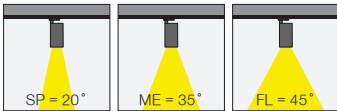

5 / Product Color / Ürün Renk

Technical Drawing / Teknik Çizim

4 / Reflector Angle / Reflektör Açısı

* See page 314 for ldt files. / Işık eğrileri için sayfa 314 bakınız.

EN

- Die-cast aluminium body.
- Mains voltage: 220-240V / 50-60Hz.
- Clever thermal design with passive heat dissipation.
- With 3-phase universal track adaptor.
- 90° rotation on vertical and 350° angle on horizontal axis with mechanical aiming lock.
- Clear safety glass.
- Classic dimming systems of Phase-Cut, DALI and 1-10V Dim options.
- High tech control systems of Warm Dim and Wireless Dim options.
- Basic colours: White, Black, Gray, Dark Gray, RAL9010 and special color options.
- Available accessories are Honeycomb Filter, Colour Filter, Antiglare Screen and Visor.
- Spot, Medium and Flood beam angle options available with rotationally symmetric light distribution.
- Standart CRI>80, high CRI>90 and super high CRI>98 LED options available.
- Up to 135lm/W efficiency.
- High colour consistency: <3 SDCM