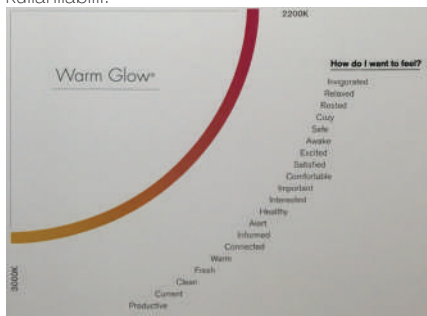

Warm Dimming enables halogen functionality in LED technology. LIPOM LIGHTING integrates warm dim COBs with its LEILA COB range. When luminous intensity drops to 5%, colour temperature changes from 3000K to 1800K. This technology could be widely preferred especially at hospitality areas creating different atmospheres. Cafe, cinema, hotels etc are the main areas that this system could be used.

Sıcak dim teknolojisi ile halojen ampüllerdeki fonksiyonellik LED teknolojisinde de uygulanmaya başlamıştır. LIPOM LIGHTING LEİLA COB serisini bu teknoloji ile birleştirdi. Armatür %100'den %5'e doğru ışığını kısıtıkça, ışık Kelvin çıkışı 3000K'den 1800K'e doğru düşürerek mekanlara farklı bir atmosfer kazandırılmaktadır. Bu sistem özellikle otel, sinema, kafe vb alanlarda yaygın olarak kullanılabilir.