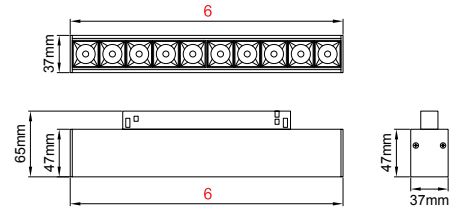

Technical Drawing / Teknik Çizim

4 / Angle / Açısı

EN

- Extruded aluminium body.
- 48V DC Voltage Input.
- Clever thermal design with passive heat dissipation.
- With DC/DC in-track adaptor compatible to Stucchi Low-Voltage track system.
- Suitable for DALI DIM and 1-10V system.
- High tech control systems of Warm Dim and Wireless Dim options.
- Basic colours: White, Black, Gray, Dark Gray, RAL9010 and special color options.
- High CRI>90 and standart CRI>80 LED options available.
- High colour consistency: <3 SDCM
- Medium, Flood and Wide Flood square frame beam angle options.
- Up to 115lm/W efficiency.

TR

- Alüminyum profil gövde.
- 48V DC girişli.
- Pasif soğutma teknolojisine sahip akıllı soğutma tasarımı.
- Stucchi 48V ray sistemine uygun DC/DC trafo adaptörlü
- DALI ve 1-10V DIM seçeneđi mevcut.
- Yüksek teknoloji kontrol sistemleri olan Kablosuz DIM ve Sıcak DIM uygulamaları yapılabilir.
- Standart renk seçenekleri: Beyaz, Siyah, Gri, Koyu Gri, RAL9010 yanında isteđe bađlı özel renk seçenekleri uygulanabilir.
- Yüksek CRI>90 ve standart CRI>80 LED seçenekleri mevcuttur.
- Yüksek renk uyumu: <3 SDCM
- Orta, Geniş ve Çok Geniş kare çerçeve lens açısı seçenekleri mevcuttur.
- 115lm/W'a varan verim.