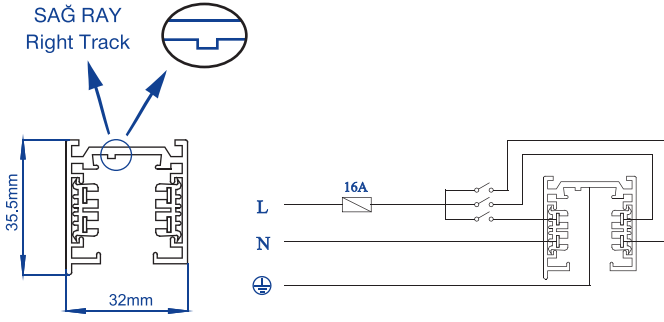

3-Phase Tracks System

1 - In order to be certain that track and its accessories is right or left, as it is specified on the drawing, indent on track and ledge on accessories that is going to be inserted on track should meet each other. Otherwise mounting will not be possible.

2 - Track and track accessories mounting process should be done by skilled electricians.

1 - Ray ve ray bağlantı parçalarının sağ veya sol olduklarını anlamak için şekildeki gibi raylarda çıkıntıya, ray bağlantı parçalarında ise girintiye dikkat ediniz.

Montaj esnasında ray ve ray bağlantı parçalarındaki girinti ve çıkıntılar birbirini karşıladığından emin olunuz, aksi takdirde bağlantı parçalarının rayı montajını gerçekleştiremezsiniz.

2 - Sağ veya sol ray ve ray giriş parçalarının enerji giriş bağlantı şeması şekildeki gibidir. Enerji giriş bağlantılarının profesyonel elektrikçiler tarafından yapılması tavsiye edilir.