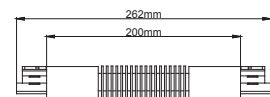

3-Phase Tracks System

Order Code / Sipariş Kodu	Description / Tanım
MA.01	Right End / Sağ Bitiş
MA.02	Left End / Sol Bitiş

Order Code / Sipariş Kodu	Description / Tanım
MA.04	Flexible Corner Part / Esnek Ara Bağlantı

Order Code / Sipariş Kodu	Description / Tanım
MA.05	Right L Feed Part / Sağ L Bağlantı
MA.06	Left L Feed Part / Sol L Bağlantı

Order Code / Sipariş Kodu	Description / Tanım
MA.07	X Feed Corner Part / X Bağlantı Elemanı