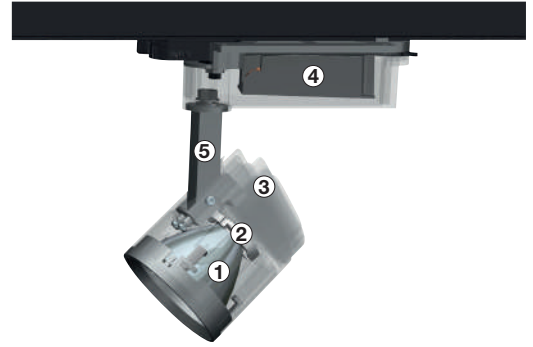

Features / Özellikler

- 1- High efficient reflector optic with spot, medium and wide distribution options.
  Dar, orta ve geniş açı ışık dağılımlarına sahip yüksek verimli reflektör optik.
- 2- Highest efficiency COB led's with 2700K, 3000K, 3500K, 4000K and 5000K CCT options.
  2700K, 3000K, 3500K, 4000K ve 5000K renklere sahip yüksek verimli COB LED modül.
- 3- Clever design internal cooling fins. No visibility of cooling fins from outside.
  İç Soğutma kanallarına sahip akıllı soğutma tasarımı. Dışardan soğutma kanalları gözükmemektedir.
- 4- High quality LED driver that can function in high Ta conditions with five years warranty.
  Yüksek Ta değerlerinde çalışabilen yüksek kalite LED trafosu.
- 5- 90° vertical and 350° horizontal adjustable mounting arm with mechanical lock system.
  Dikeyde 90°, yatayda 350° hareket edebilir mekanik kilitleme sistemine sahip montaj kolu.