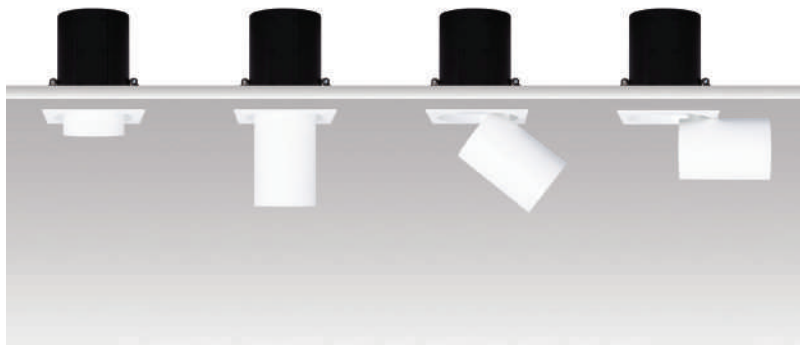

Aram Maxi / I01.MLR.40831

* Code example / Kod örneği:

I01.MLR.40831 . 28 . 827 . SP . 01

- 1- Product code / Armatür kodu
- 2- Power / Güç
- 3- CRI / Kelvin
- 4- Reflector angle / Reflektör açısı
- 5- Colour / Ürün renk

Power / Güç	CRI	Order Code / Sipariş Kodu	Kelvin	Lümen T_c=50° Lümen
28W	CRI>80	I01.MLR.40831 . (.) . (...) . (.) . (.)	2700K	3167
			3000K	3265
			3500K	3330
			4000K	3397
			5000K	3465
	CRI>90	I01.MLR.40831 . (.) . (...) . (.) . (.)	2700K	2945
			3000K	3037
			3500K	3097
			4000K	3159
			5000K	X
	CRI>98	I01.MLR.40831 . (.) . (...) . (.) . (.)	2700K	2268
			3000K	2338
			4000K	2432
	Meat / Et COB	I01.MLR.40831 . (.) . (...) . (.) . (.)	1800K	X
	Food / Gıda COB	I01.MLR.40831 . (.) . (...) . (.) . (.)	2400K	X
	FISH / Balık COB	I01.MLR.40831 . (.) . (...) . (.) . (.)	6600K	X

2	Watt - Driving Current / Watt - Sürüş Akımı	3		4		5				
		CRI / Kelvin		Reflector Angle / Reflektör Açısı		Product Color / Ürün Renk				
28	28W - 700mA	827	CRI>80 - 2700K	9827	CRI>98 - 2700K		SP 20° - Spot		01	white
24	24W - 600mA	830	CRI>80 - 3000K	9830	CRI>98 - 3000K		ME 35° - Medium		02	ral 9010
20	20W - 500mA	835	CRI>80 - 3500K	9840	CRI>98 - 4000K		FL 45° - Flood		03	black
15	15W - 350mA	840	CRI>80 - 4000K						04	gray
		850	CRI>80 - 5000K						05	dark gray
		927	CRI>90 - 2700K						06	special color
		930	CRI>90 - 3000K							
		935	CRI>90 - 3500K							
		940	CRI>90 - 4000K