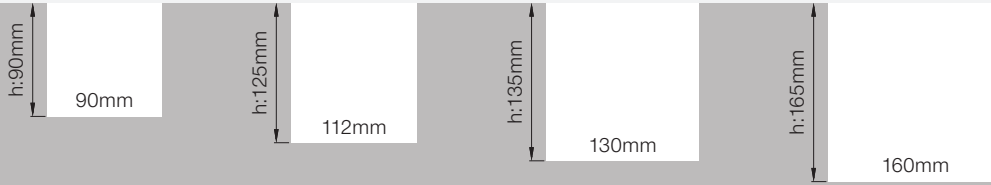

VENUS Surface

Venus Maxi

Venus Midi

Venus Mini

Venus Micro

VENUS is a surface mounted spotlight range with different power and dimension options. Simple square with radius edge form design. VENUS has extraordinarily high light effectiveness with highest lumen per watt COB and efficient reflector integration.