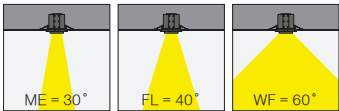

* See page 760 for ldt files. / Işık eğrileri için sayfa 760 bakınız.

EN

- Die-cast aluminium body.
- Mains voltage: 220-240V / 50-60Hz.
- Clever thermal design with passive heat dissipation.
- Clear safety glass.
- Classic dimming systems of DALI, 1-10V and Phase-Cut Dim options.
- High tech control systems of Tuneable White, Warm Dim and Wireless Dim options.
- Basic colours: White, Black, Gray, Dark Gray, RAL9010 and special color options.
- Available accesories are Honeycomb Filter and Colour Filter.
- Medium, Flood and Wide Flood beam angle options available with rotationally symmetric light distribution.
- Standart CRI>80, high CRI>90 and super high CRI>98 LED options available.
- Up to 123lm/W efficiency.
- High colour consistency: <3 SDCM
- Emergency kit system can be integrated.