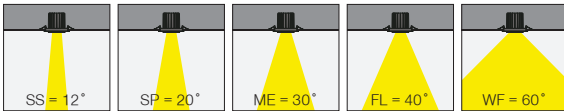

4 / Reflector Angle / Reflektör Açısı

* See page 754 for ldt files. / Işık eğrileri için sayfa 754 bakınız.

EN

- Die-cast aluminium body.
- Mains voltage: 220-240V / 50-60Hz.
- Clever thermal design with passive heat dissipation.
- 30° rotation on vertical and 30° angle on horizontal axis with mechanical aiming lock.
- Clear safety glass.
- Classic dimming systems of DALI, 1-10V and Phase-Cut Dim options.
- High tech control systems of Tuneable White, Warm Dim and Wireless Dim options.
- Basic colours: White, Black, Gray, Dark Gray, RAL9010 and special color options.
- Available accessories are Honeycomb Filter and Colour Filter.
- Super Spot, Spot, Medium, Flood and Wide Flood beam angle options available with rotationally symmetric light distribution.
- Standart CRI>80, high CRI>90 and super high CRI>98 LED options available.
- Up to 130lm/W efficiency.
- High colour consistency: <3 SDCM
- Emergency kit system can be integrated.

TR

- Alüminyum enjeksiyon gövde.
- 220-240V / 50-60Hz enerji girişli.
- Pasif soğutma teknolojisine sahip akıllı soğutma tasarımı.
- Dikeyde 30°, yatayda 30° hareket kabiliyetine sahip mekanik kilitlemeli mafsal sistemi.
- Tamperli cam.
- Klasik DALI, 1-10V ve Faz DIM seçenekleri uygulanabilir.
- Yüksek teknoloji kontrol sistemleri olan Kablosuz DIM, Sıcak DIM ve Dinamik Beyaz uygulamaları yapılabilir.
- Standart renk seçenekleri: Beyaz, Siyah, Gri, Koyu Gri, RAL9010 yanında isteğe bağlı özel renk seçenekleri uygulanabilir.
- Balpeteği Filtresi ve Renk Filtresi aksesuar seçenekleri uygulanabilir.
- Çok Dar, Dar, Orta, Geniş ve Çok Geniş reflektör açısı seçenekleri mevcuttur.
- Standart CRI>80, yüksek CRI>90 ve ekstra yüksek CRI>98 LED seçenekleri mevcuttur.
- 130lm/W'a varan verim.
- Yüksek renk uyumu: <3 SDCM
- Acil aydınlatma kit sistemi uygulanabilir.