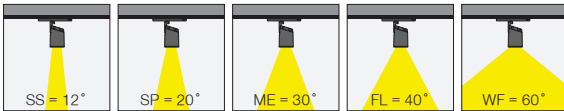

4 / Reflector Angle / Reflektör Açısı

* See page 312 for ldt files. / Işık eğrileri için sayfa 312 bakınız.

EN

- Die-cast aluminium body.
- Mains voltage: 220-240V / 50-60Hz.
- Clever thermal design with passive heat dissipation.
- With 3-phase universal track adaptor.
- 90° rotation on vertical and 350° angle on horizontal axis with mechanical aiming lock.
- Clear safety glass.
- Classic dimming system of DALI Dim option.
- High tech control systems of Warm Dim and Wireless Dim options.
- Basic colours: White, Black, Gray, Dark Gray, RAL9010 and special color options.
- Available accesories are Honeycomb Filter, Colour Filter, Antiglare Screen and Visor.
- Super Spot, Spot, Medium, Flood and Wide Flood beam angle options available with rotationally symmetric light distribution.
- Standart CRI>80, high CRI>90 and super high CRI>98 LED options available.
- Up to 131lm/W efficiency.
- High colour consistency: <3 SDCM

TR

- Alüminyum enjeksiyon gövde.
- 220-240V / 50-60Hz enerji girişli.
- Pasif soğutma teknolojisine sahip akıllı soğutma tasarımı.
- 3-Fazlı üniversal ray adaptörlü.
- Dikeyde 90°, yatayda 350° hareket kabiliyetine sahip mekanik kilitlemeli mafsals sistemi.
- Tamperli cam.
- Klasik DALI DIM seçeneği uygulanabilir.
- Yüksek teknoloji kontrol sistemleri olan Kablosuz DIM, Sıcak DIM ve Dinamik Beyaz uygulamaları yapılabilir.
- Standart renk seçenekleri: Beyaz, Siyah, Gri, Koyu Gri, RAL9010 yanında isteğe bağlı özel renk seçenekleri uygulanabilir.
- Balpeteği Filtresi, Renk Filtresi, Kamaşma Önleyici ve Vizör aksesuar seçenekleri uygulanabilir.
- Çok Dar, Dar, Orta, Geniş ve Çok Geniş reflektör açısı seçenekleri mevcuttur.
- Standart CRI>80, yüksek CRI>90 ve ekstra yüksek CRI>98 LED seçenekleri mevcuttur.
- 131lm/W'a varan verim.
- Yüksek renk uyumu: <3 SDCM