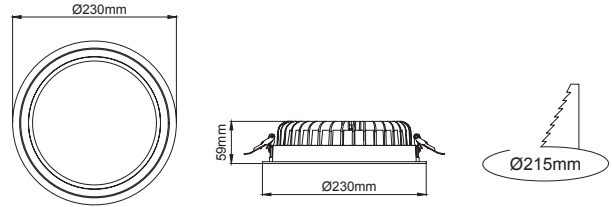

5 / Product Color / Ürün Renk

Technical Drawing / Teknik Çizim

4 / Angle / Açı

* See page 995 for ldt files. / Işık eğrileri için sayfa 995 bakınız.