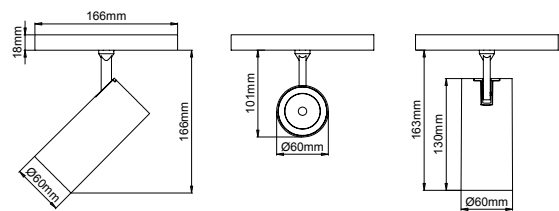

Technical Drawing / Teknik Çizim / LONG ARM

EN

- Die-cast aluminium body.
- 48V DC Voltage Input.
- Clever thermal design with passive heat dissipation.
- With DC/DC in-track adaptor compatible to Stucchi Low-Voltage track system.
- 90° rotation on vertical and 350° angle on horizontal axis with mechanical aiming lock.
- Clear safety glass.
- Classic dimming system of 1-10V and DALI Dim options.
- High tech control systems of Wireless White and Warm Dim.
- Basic colours: White, Black, Gray, Dark Gray, RAL9010 and special color options.
- Available accessories are Honeycomb Filter, Colour Filter, Antiglare Screen and Visor.
- Spot, Flood and Wide Flood beam angle options.
- Up to 96lm/W efficiency.

TR

- Alüminyum enjeksiyon gövde.
- 48V DC girişi.
- Pasif soğutma teknolojisine sahip akıllı soğutma tasarımı.
- Stucchi 48V ray sistemine uygun DC/DC trafo adaptörlü
- Dikeyde 90°, yatayda 350° hareket kabiliyetine sahip.
- Tamperli cam.
- Klasik 1-10V ve DALI DIM seçenekleri uygulanabilir.
- Yüksek teknoloji kontrol sistemleri olan Kablosuz DIM ve Sıcak DIM uygulamaları yapılabilir.
- Standart renk seçenekleri: Beyaz, Siyah, Gri, Koyu Gri, RAL9010 yanında isteğe bağlı özel renk seçenekleri uygulanabilir.
- Balpeteği Filtresi, Renk Filtresi, Kamaşma Önleyici ve Vizör aksesuar seçenekleri uygulanabilir.
- Dar, Geniş ve Çok Geniş reflektör açısı seçenekleri mevcuttur.
- 96lm/W'a varan verim.