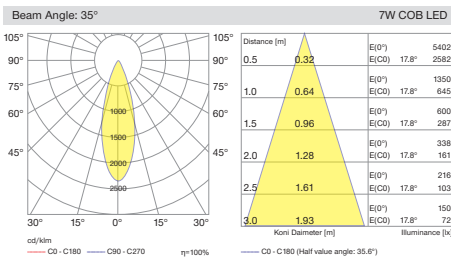

I01.MLR.14010

I01.MLR.17082

COB Led

Surface Series

Sivaüstü Serisi

www.lipom.com

Overview / Genel Bakış

- 688** Silindir Surface
- 700** Pipa Surface
- 714** Mars
- 720** Venus
- 726** Globus Surface
- 732** Cub Surface
- 744** Mofos Surface
- 756** Deepress Surface
- 766** Leila Surface
- 778** Leila COB Surface
- 790** Neptun Surface