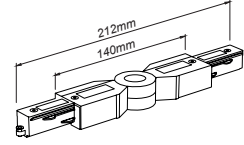

Order Code / Sipariş Kodu	Description / Tanım
EU.05	Right L Feed Part / Sağ L Bağlantı
EU.06	Left L Feed Part / Sol L Bağlantı