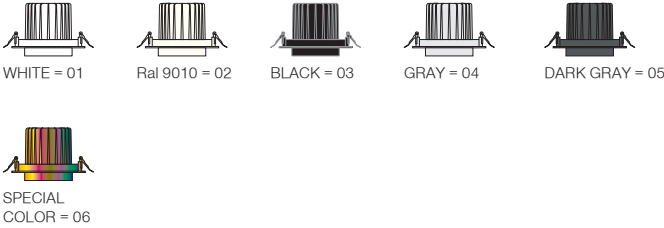

5 / Product Color / Ürün Renk