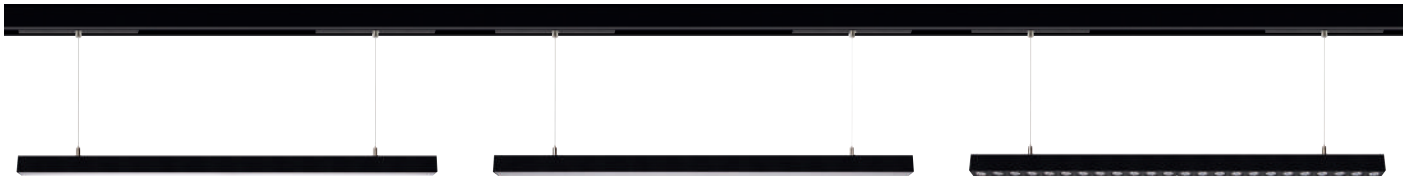

Sword Pendant 48V

Sword Pendant 48V

Sword Pendant 48V