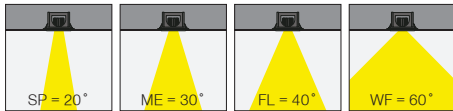

5 / Product Color / Ürün Renk

Technical Drawing / Teknik Çizim

4 / Reflector Angle / Reflektör Açısı

* See page 757 for ldt files. / Işık eğrileri için sayfa 757 bakınız.

EN

- Die-cast aluminium body.
- Mains voltage: 220-240V / 50-60Hz.
- Clever thermal design with passive heat dissipation.
- 30° rotation on vertical and 30° angle on horizontal axis with mechanical aiming lock.
- Clear safety glass.
- Classic dimming systems of DALI, 1-10V and Phase-Cut Dim options.
- High tech control systems of Tuneable White, Warm Dim and Wireless Dim options.
- Basic colours: White, Black, Gray, Dark Gray, RAL9010 and special color options.
- Available accessories are Honeycomb Filter and Colour Filter.
- Spot, Medium, Flood and Wide Flood beam angle options available with rotationally symmetric light distribution.
- Standart CRI>80, high CRI>90 and super high CRI>98 LED options available.
- Up to 142lm/W efficiency.
- High colour consistency: <3 SDCM
- Emergency kit system can be integrated.
- Installation frame system for practical installation.