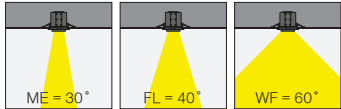

5 / Product Color / Ürün Renk

Technical Drawing / Teknik Çizim

4 / Reflector Angle / Reflektör Açısı

* See page 760 for ldt files. / Işık eğrileri için sayfa 760 bakınız.

EN

- Die-cast aluminium body.
- Mains voltage: 220-240V / 50-60Hz.
- Clever thermal design with passive heat dissipation.
- Clear safety glass.
- Classic dimming systems of DALI, 1-10V and Phase-Cut Dim options.
- High tech control systems of Tuneable White, Warm Dim and Wireless Dim options.
- Basic colours: White, Black, Gray, Dark Gray, RAL9010 and special color options.
- Available accesories are Honeycomb Filter and Colour Filter.
- Medium, Flood and Wide Flood beam angle options available with rotationally symmetric light distribution.
- Standart CRI>80, high CRI>90 and super high CRI>98 LED options available.
- Up to 123lm/W efficiency.
- High colour consistency: <3 SDCM
- Emergency kit system can be integrated.