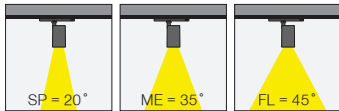

4 / Reflector Angle / Reflektör Açısı

* See page 314 for ldt files. / Işık eğrileri için sayfa 314 bakınız.

EN

- Die-cast aluminium body.
- Mains voltage: 220-240V / 50-60Hz.
- Clever thermal design with passive heat dissipation.
- With in-track adaptor suitable to 3-phase universal track.
- 90° rotation on vertical and 350° angle on horizontal axis with mechanical aiming lock.
- Clear safety glass.
- Suitable for DALI DIM system.
- High tech control systems of Warm Dim and Wireless Dim options.
- Basic colours: White, Black, Gray, Dark Gray, RAL9010 and special color options.
- Available accessories are Honeycomb Filter, Colour Filter, Antiglare Screen and Visor.
- Spot, Medium and Flood beam angle options available with rotationally symmetric light distribution.
- Standart CRI>80, high CRI>90 and super high CRI>98 LED options available.
- Up to 131lm/W efficiency.
- High colour consistency: <3 SDCM

TR

- Alüminyum enjeksiyon gövde.
- 220-240V / 50-60Hz enerji girişi.
- Pasif soğutma teknolojisine sahip akıllı soğutma tasarımı.
- Ünlü 3-fazlı raya uygun trafo ray adaptörü.
- Dikeyde 90°, yatayda 350° hareket kabiliyetine sahip mekanik kilitlemeli mafsalsi sistemi.
- Tamperli cam.
- DALI DIM seçeneği mevcut.
- Yüksek teknoloji kontrol sistemleri olan Kablosuz DIM ve Sıcak DIM uygulamaları yapılabilir.
- Standart renk seçenekleri: Beyaz, Siyah, Gri, Koyu Gri, RAL9010 yanında isteğe bağlı özel renk seçenekleri uygulanabilir.
- Balpeteği Filtresi, Renk Filtresi, Kamaşma Önleyici ve Vizör aksesuar seçenekleri uygulanabilir.
- Dar, Orta ve Geniş reflektör açısı seçenekleri mevcuttur.
- Standart CRI>80, yüksek CRI>90 ve ekstra yüksek CRI>98 LED seçenekleri mevcuttur.
- 131lm/W'a varan verim.
- Yüksek renk uyumu: <3 SDCM