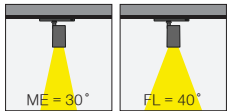

5 / Reflector Angle / Reflektör Açısı

* See page 316 for ldt files. / Işık eğrileri için sayfa 316 bakınız.

EN

- Die-cast aluminium body.
- Mains voltage: 220-240V / 50-60Hz.
- Clever thermal design with passive heat dissipation.
- With in-track adaptor suitable to 3-phase universal track.
- 90° rotation on vertical and 350° angle on horizontal axis with mechanical aiming lock.
- Clear safety glass.
- Suitable for DALI DIM system.
- High tech control systems of Warm Dim and Wireless Dim options.
- Basic colours: White, Black, Gray, Dark Gray, RAL9010 and special color options.
- Available accessories are Honeycomb Filter, Colour Filter, Antiglare Screen and Visor.
- Medium and Flood beam angle options available with rotationally symmetric light distribution.
- Standart CRI>80, high CRI>90 and super high CRI>98 LED options available.
- Up to 123lm/W efficiency.
- High colour consistency: <3 SDCM