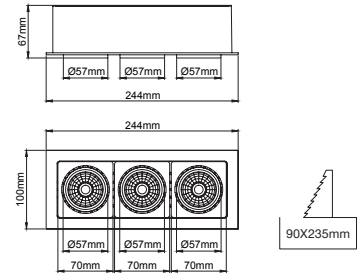

- 1- Product code / Armatür kodu
- 2- Power / Güç
- 3- CRI / Kelvin
- 4- Reflector angle / Reflektör açısı
- 5- Colour / Ürün renk

Complete Code / Komple Kod	2	3		4		5			
	Watt - Driving Current / Watt - Sürüş Akımı	CRI / Kelvin		Reflector Angle / Reflektör Açısı		Product Color / Ürün Renk			
4	4W - 350mA	827	CRI>80 - 2700K	927	CRI>90 - 2700K	ME	30° - Medium	01	white
4	2x4W - 350mA	830	CRI>80 - 3000K	930	CRI>90 - 3000K	FL	45° - Flood	02	ral 9010
4	3x4W - 350mA	835	CRI>80 - 3500K	935	CRI>90 - 3500K	WF	60° - Wide Flood	03	black
		840	CRI>80 - 4000K	940	CRI>90 - 4000K			04	gray
		850	CRI>80 - 5000K					05	dark gray
								06	special color