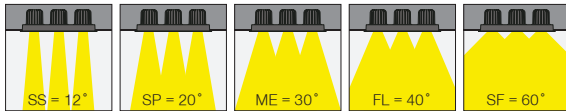

(.) / Complete Code / Komple Kod

5 / Product Color / Ürün Renk

4 / Reflector Angle / Reflektör Açısı

Technical Drawing / Teknik Çizim

EN

- Die-cast aluminium body.
- Mains voltage: 220-240V / 50-60Hz.
- Clever thermal design with passive heat dissipation.
- 30° rotation on vertical and 30° angle on horizontal axis with mechanical aiming lock.
- Clear safety glass.
- Classic dimming systems of DALI, 1-10V and Phase-Cut Dim options.
- High tech control systems of Tuneable White, Warm Dim and Wireless Dim options.
- Basic colours: White, Black, Gray, Dark Gray, RAL9010 and special color options.
- Available accessories are Honeycomb Filter and Colour Filter.
- Super Spot, Spot, Medium, Flood and Wide Flood beam angle options available with rotationally symmetric light distribution.
- Standart CRI>80, high CRI>90 and super high CRI>98 LED options available.
- Up to 144lm/W efficiency.
- High colour consistency: <3 SDCM
- Emergency kit system can be integrated.