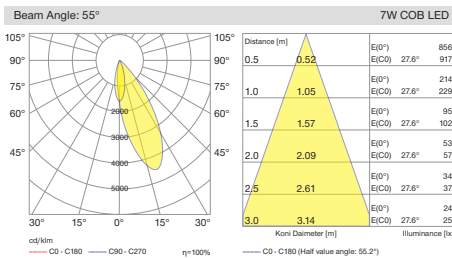

I01.MLR.14010

I01.MLR.17082

COB Led

Surface Series

Sivaüstü Serisi

www.lipom.com

Overview / Genel Bakış

- 688** Silindir Surface
- 700** Pipa Surface
- 714** Mars
- 720** Venus
- 726** Globus Surface
- 732** Cub Surface
- 744** Mofos Surface
- 756** Deepress Surface
- 766** Leila Surface
- 778** Leila COB Surface
- 790** Neptun Surface