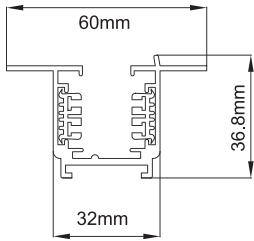

3-Phase Tracks System

- Aluminium extruded body.
- IP20 protection class.
- 3-phase circuit system.
- Horizontal copper wire that eliminates the risk of miscontact of adaptor.
- Standart lenght of 1, 2 and 3 meter available. Optionally special lenght can be serviced.
- Pull strength : 100N (10kg)
- Torque max : 2.5 Nm
- Protection class : I
- Rated values : 10A, 250V
- Both surface monting and suspension alternatives available.

- Alüminyum profil gövde.
- IP20 koruma sınıfı.
- 3-Fazlı sistem.
- Ray içerisinde bulunan bakır telin dikey genişliği fazla olması sayesinde adaptörün raya temassızlığı ihtimali ortadan kaldırılmıştır.
- Standart boylar 1,2 ve 3 metre olup, 3 metre'ye kadar özel boy seçenekleri de mevcuttur.
- Taşıdığı yük : 100N (10Kg)
- Bükme momenti : 2.5 Nm
- Koruma Sınıfı : I
- Akım gerilimi : 10A, 250V
- Sıvaüstü ve sarkıt montaj seçenekleri mevcuttur.

Code / Kod	Lenght / Boy
MK.100	1m
MK.200	2m
MK.300	3m

- Aluminium extruded body.
- IP20 protection class.
- 3-phase circuit system.
- Horizontal copper wire that eliminates the risk of miscontact of adaptor.
- Standart lenght of 1, 2 and 3 meter available. Optionally special lenght can be serviced.
- Pull strength : 100N (10kg)
- Torque max : 2.5 Nm
- Protection class : I
- Rated values : 10A, 250V

- Alüminyum profil gövde.
- IP20 koruma sınıfı.
- 3-Fazlı sistem.
- Ray içerisinde bulunan bakır telin dikey genişliği fazla olması sayesinde adaptörün raya temassızlığı ihtimali ortadan kaldırılmıştır.
- Standart boylar 1,2 ve 3 metre olup, 3 metre'ye kadar özel boy seçenekleri de mevcuttur.
- Taşıdığı yük : 100N (10Kg)
- Bükme momenti : 2.5 Nm
- Koruma Sınıfı : I
- Akım gerilimi : 10A, 250V

Code / Kod	Lenght / Boy
MR.100	1m
MR.200	2m
MR.300	3m