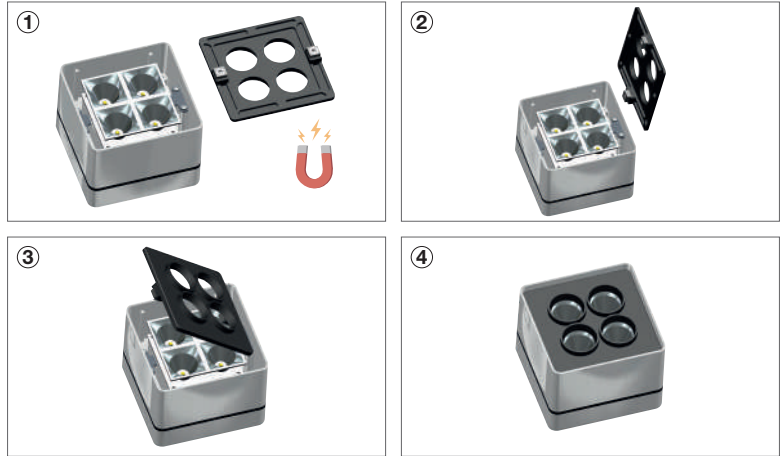

Design / Dizayn

Front frame attached to main body with magnet system without screw ease the installation / replacement process of the accesories when needed and also increase the quality of the outside look.

Ön çerçevenin armatür gövdesine vidasız manyetik sistem ile bağlanması sayesinde bakımı kolaydır ve gerektiğinde aksesuar montajı kolayca yapılabilir. Dışarıdan vidanın gözükmemesi ürünün kalitesini önemli derecede artırmaktadır.