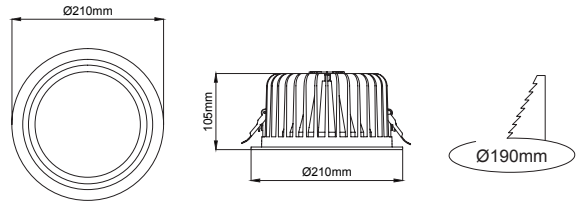

5 / Product Color / Ürün Renk

Technical Drawing / Teknik Çizim

4 / Reflector Angle / Reflektör Açısı

* See page 995 for ldt files. / Işık eğrileri için sayfa 995 bakınız.

Neptun Maxi Downlight / I02.PLR.15077

	Power / Güç	CRI	Order Code / Sipariş Kodu	Kelvin	Lümen T_c=50° Lümen	
	* Code example / Kod örneği: I02.PLR.15077 . 24 . 827 . WF . 01 1- Product code / Armatür kodu 2- Power / Güç 3- CRI / Kelvin 4- Reflector angle / Reflektör açısı 5- Colour / Ürün renk	24W	CRI>80	I02.PLR.15077 . (..) . (..) . (..) . (..)	2700K	1568
3000K					1616	
3500K					1649	
4000K					1683	
5000K					1733	
CRI>90			2700K		1458	
			3000K		1503	
			3500K		1534	
			4000K		1565	
			5000K		X	
CRI>98			2700K		X	
			3000K		X	
			4000K		X	

Complete Code / Kömple Kod	2	3	4	5			
	Watt - Driving Current / Watt - Sürüş Akımı	CRI / Kelvin	Reflector Angle / Reflektör Açısı	Product Color / Ürün Renk			
I02.PLR.15077 . 24 . 827 . WF . 01	24	24W - 600mA	WF 107° - Wide Flood	01	white		
				02	ral 9010		
	21	21W - 500mA		827	CRI>80 - 2700K	03	black
				927	CRI>90 - 2700K	04	gray
				830	CRI>80 - 3000K	05	dark gray
				930	CRI>90 - 3000K	06	special color
				835	CRI>80 - 3500K		
				935	CRI>90 - 3500K		
				840	CRI>80 - 4000K		
				940	CRI>90 - 4000K		
850	CRI>80 - 5000K