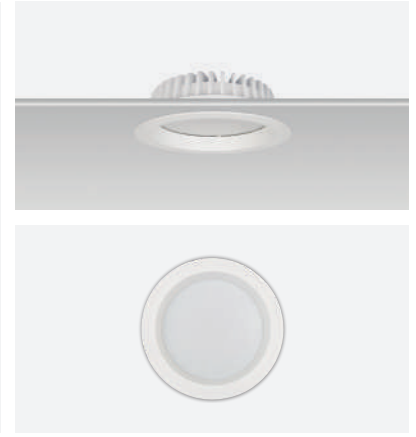

Neptun Downlight

Lipom
Lighting