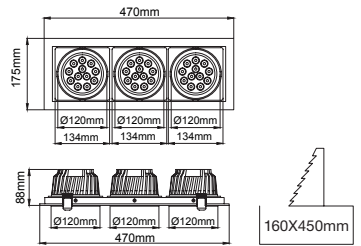

- 1- Product code / Armatür kodu
- 2- Power / Güç
- 3- CRI / Kelvin
- 4- Reflector angle / Reflektör açısı
- 5- Colour / Ürün renk

2	Watt - Driving Current / Watt - Sürüş Akımı	3		4	Reflector Angle / Reflektör Açısı	5			
		CRI / Kelvin				Product Color / Ürün Renk			
27	27W - 700mA	827	CRI>80 - 2700K	927	CRI>90 - 2700K	SP	16° - Spot	01	white
27	2x27W - 700mA	830	CRI>80 - 3000K	930	CRI>90 - 3000K	ME	29° - Medium	02	ral 9010
27	3x27W - 700mA	835	CRI>80 - 3500K	935	CRI>90 - 3500K	FL	46° - Flood	03	black
		840	CRI>80 - 4000K	940	CRI>90 - 4000K			04	gray
		850	CRI>80 - 5000K					05	dark gray
								06	special color