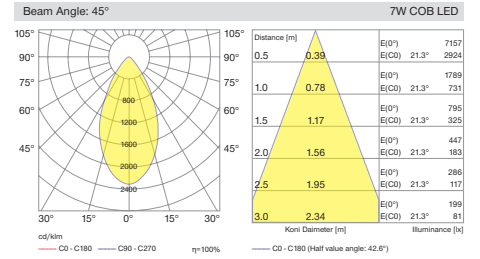

I01.MLP.10830

LDT Files / LDT Dataları

I01.MLP.17080

I01.MLP.14024

I01.MLP.14021

POWER Led

Downlight Series

Ankastre Serisi