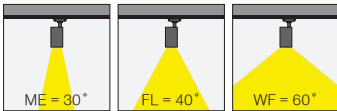

4 / Reflector Angle / Reflektör Açısı

* See page 318 for ldt files. / Işık eğrileri için sayfa 318 bakınız.

EN

- Die-cast aluminium body.
- Mains voltage: 220-240V / 50-60Hz.
- Clever thermal design with passive heat dissipation.
- With 3-phase universal track adaptor.
- 90° rotation on vertical and 350° angle on horizontal axis with mechanical aiming lock.
- Clear safety glass.
- Classic dimming system of DALI Dim option.
- High tech control systems of Warm Dim and Wireless Dim options.
- Basic colours: White, Black, Gray, Dark Gray, RAL9010 and special color options.
- Available accessories are Honeycomb Filter, Colour Filter, Antiglare Screen and Visor.
- Medium, Flood and Wide Flood beam angle options available with rotationally symmetric light distribution.
- Standart CRI>80, high CRI>90 and super high CRI>98 LED options available.
- Up to 106lm/W efficiency.
- High colour consistency: <3 SDCM

TR

- Alüminyum enjeksiyon gövde.
- 220-240V / 50-60Hz enerji girişli.
- Pasif soğutma teknolojisine sahip akıllı soğutma tasarımı.
- 3-Fazlı üniversal ray adaptörlü.
- Dikeyde 90°, yatayda 350° hareket kabiliyetine sahip mekanik kilitlemeli mafsals sistemi.
- Tamperli cam.
- Klasik DALI DIM seçeneği uygulanabilir.
- Yüksek teknoloji kontrol sistemleri olan Kablosuz DIM ve Sıcak DIM uygulamaları yapılabilir.
- Standart renk seçenekleri: Beyaz, Siyah, Gri, Koyu Gri, RAL9010 yanında isteğe bağlı özel renk seçenekleri uygulanabilir.
- Balpeteği Filtresi, Renk Filtresi, Kamaşma Önleyici ve Vizör aksesuar seçenekleri uygulanabilir.
- Orta, Geniş ve Çok Geniş reflektör açısı seçenekleri mevcuttur.
- Standart CRI>80, yüksek CRI>90 ve ekstra yüksek CRI>98 LED seçenekleri mevcuttur.
- 106lm/W'a varan verim.
- Yüksek renk uyumu: <3 SDCM