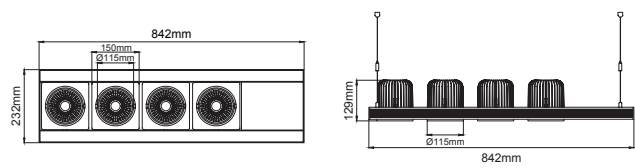

Technical Drawing / Teknik Çizim

EN

- Die-cast aluminium body.
- Mains voltage: 220-240V / 50-60Hz.
- Clever thermal design with passive heat dissipation.
- 30° rotation on vertical and 30° angle on horizontal axis with mechanical aiming lock.
- Clear safety glass.
- Classic dimming systems of DALI, 1-10V and Phase-Cut Dim options.
- High tech control systems of Tuneable White, Warm Dim and Wireless Dim options.
- Basic colours: White, Black, Gray, Dark Gray, RAL9010 and special color options.
- Available accessories are Honeycomb Filter and Colour Filter.
- Super Spot, Spot, Medium, Flood and Wide Flood beam angle options available with rotationally symmetric light distribution.
- Standart CRI>80, high CRI>90 and super high CRI>98 LED options available.
- Up to 130lm/W efficiency.
- High colour consistency: <3 SDCM
- Steel suspension cord integrated with up to 5.00mt lenght option.
- Luminaire supplied with ceiling rose for mains connection.

TR

- Alüminyum enjeksiyon gövde.
- 220-240V / 50-60Hz enerji giriřli.
- Pasif soğutma teknolojisine sahip akıllı soğutma tasarımı.
- Dikeyde 30°, yatayda 30° hareket kabiliyetine sahip mekanik kilitlemeli mafsal sistemi.
- Tamperli cam.
- Klasik DALI, 1-10V ve Faz DIM seçenekleri uygulanabilir.
- Yüksek teknoloji kontrol sistemleri olan Kablesuz DIM, Sıcak DIM ve Dinamik Beyaz uygulamaları yapılabilir.
- Standart renk seçenekleri: Beyaz, Siyah, Gri, Koyu Gri, RAL9010 yanında isteğe bağılı özel renk seçenekleri uygulanabilir.
- Balpeteđi Filtresi ve Renk Filtresi aksesuar seçenekleri uygulanabilir.
- Çok Dar, Dar, Orta, Geniř ve Çok Geniř reflektör açısı seçenekleri mevcuttur.
- Standart CRI>80, yüksek CRI>90 ve ekstra yüksek CRI>98 LED seçenekleri mevcuttur.
- 130lm/W'a varan verim.
- Yüksek renk uyumu: <3 SDCM
- 5.00mt yükseklik opsiyonuna kadar çelik sarkıt telli.
- Armatür tavana bağılantı noktasında rozans ile birlikte verilmektedir.