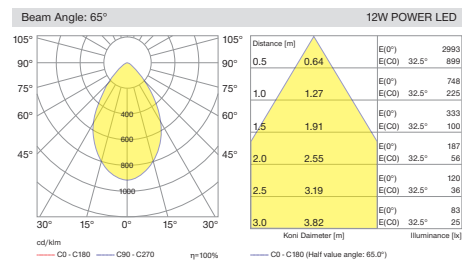

Leila Mini Downlight / I02.PLR.15068

* Code example / Kod örneği: I02.PLR.15068 . 12 . 827 . WF . 01 1 2 3 4 5 1- Product code / Armatür kodu 2- Power / Güç 3- CRI / Kelvin 4- Reflector angle / Reflektör açısı 5- Colour / Ürün renk	Power / Güç	CRI	Order Code / Sipariş Kodu	Kelvin	Lümen T_c=50° Lümen
	12W	CRI>80	I02.PLR.15068 . (..) . (...) . (..) . (..)	2700K	768
				3000K	790
				3500K	808
				4000K	824
				5000K	850
	CRI>90	I02.PLR.15068 . (..) . (...) . (..) . (..)	2700K	715	
			3000K	735	
			3500K	750	
			4000K	767	
			5000K	X	
	CRI>98	I02.PLR.15068 . (..) . (...) . (..) . (..)	2700K	X	
3000K			X		
4000K			X		

Complete Code / Komple Kod	2 Watt - Driving Current / Watt - Sürüş Akımı		3 CRI / Kelvin				4 Reflector Angle / Reflektör Açısı		5 Product Color / Ürün Renk		
		12	12W - 350mA	827	CRI>80 - 2700K	927	CRI>90 - 2700K	WF 65° - Wide Flood	☐	01	white
	9	9W - 250mA	830	CRI>80 - 3000K	930	CRI>90 - 3000K	☐		02	ral 9010	
			835	CRI>80 - 3500K	935	CRI>90 - 3500K	☐		03	black	
			840	CRI>80 - 4000K	940	CRI>90 - 4000K	☐		04	gray	
			850	CRI>80 - 5000K			☐		05	dark gray	
							☐		06	special color