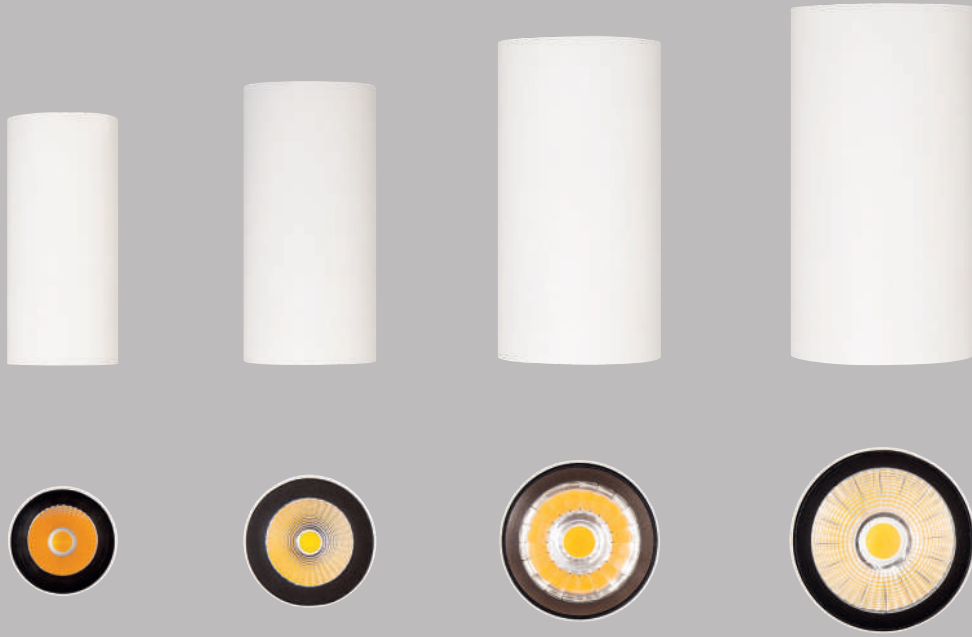

SILINDIR is a surface mounted spotlight range with different power and dimension options. Simple cylindrical form design it has extraordinarily high light effectiveness with highest lumen per watt COB and efficient reflector integration.

Practical mounting system via twist and lock mechanism of lower plate. Honeycomb filter to reduce glare and colour filter to give different lighting effects can be integrated to the luminaire.

SILINDIR farklı boy ve güç seçeneklerine sahip bir seridir. Düz hatlara sahip silindirik forma sahiptir. Son teknoloji yüksek lümen/watt değerlerine sahip COB Led ile beraber üst düzey verimliliğe sahip reflektör birleşimi SILINDIR serisini verimli aydınlatma aygıtı olmasını sağlar.

Çevir kilitle mekanizmasına sahip alt tablası sayesinde montajı kolaydır. Kamaşmayı azaltmak için bal peteği filtresi ve farklı aydınlatma efektleri sağlamak için renk filtresi aksesuar seçenekleri kullanılabilir.