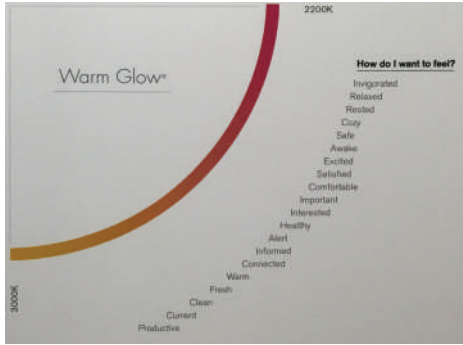

Trimo Maxi

Trimo Midi

Trimo Mini

Trimo Micro

Warm Dimming / Sıcak Dim

Warm dimming enables halogen functionality in LED technology. LIPOM LIGHTING integrates warm dim COBs with its TRIMO range. When luminous intensity drops to 5%, colour temperature changes from 3000K to 1800K. This technology could be widely preferred especially at hospitality areas creating different atmospheres. Cafe, cinema, hotels etc are the main areas that this system could be used.

Sıcak dim teknolojisi ile halojen ampüllerdeki fonksiyonellik LED teknolojisinde de uygulanmaya başlamıştır. LIPOM LIGHTING TRIMO serisini bu teknoloji ile birleştirdi. Armatür %100'den %5'e doğru ışığını kısıtıkça, ışık Kelvin çıkışı 3000K'den 1800K'e doğru düşürerek mekanlara farklı bir atmosfer kazandırılmaktadır. Bu sistem özellikle otel, sinema, kafe vb alanlarda yaygın olarak kullanılabilir.