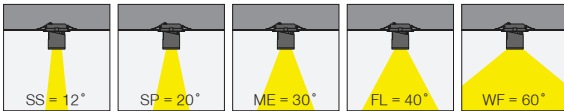

5 / Product Color / Ürün Renk

Technical Drawing / Teknik Çizim

4 / Reflector Angle / Reflektör Açısı

* See page 754 for ldt files. / Işık eğrileri için sayfa 754 bakınız.

EN

- Die-cast aluminium body.
- Mains voltage: 220-240V / 50-60Hz.
- Clever thermal design with passive heat dissipation.
- 90° rotation on vertical and 350° angle on horizontal axis with mechanical aiming lock.
- Clear safety glass.
- Classic dimming systems of DALI, 1-10V and Phase-Cut Dim options.
- High tech control systems of Tuneable White, Warm Dim and Wireless Dim options.
- Basic colours: White, Black, Gray, Dark Gray, RAL9010 and special color options.
- Available accessories are Honeycomb Filter and Colour Filter.
- Super Spot, Spot, Medium, Flood and Wide Flood beam angle options available with rotationally symmetric light distribution.
- Standart CRI>80, high CRI>90 and super high CRI>98 LED options available.
- Up to 130lm/W efficiency.
- High colour consistency: <3 SDCM
- Emergency kit system can be integrated.