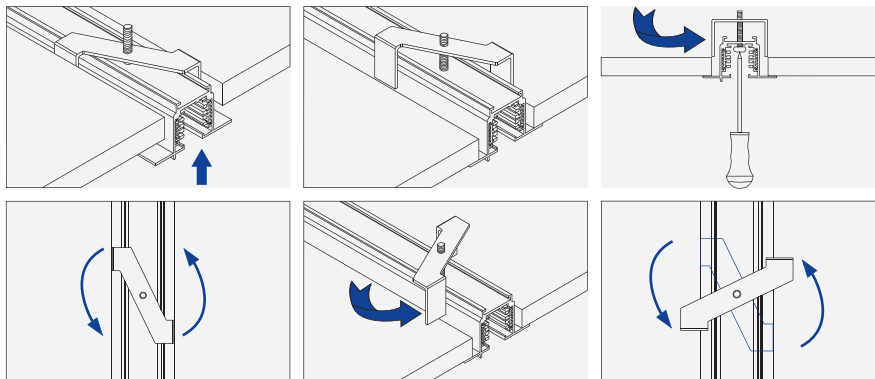

Code / Kod	Lenght / Boy
MDR.100	1m
MDR.200	2m
MDR.300	3m