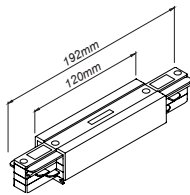

Order Code / Sipariş Kodu	Description / Tanım
EU.20	Middle Extension Part / Ray Ara Birleştirme Parçası