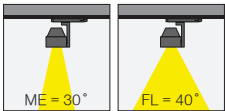

4 / Reflector Angle / Reflektör Açısı

* See page 316 for ldt files. / Işık eğrileri için sayfa 316 bakınız.

EN

- Die-cast aluminium body.
- Mains voltage: 220-240V / 50-60Hz.
- Clever thermal design with passive heat dissipation.
- With 3-phase universal in-track driver adaptor.
- 180° rotation on vertical and 350° angle on horizontal axis with mechanical aiming lock.
- Clear safety glass.
- Classic dimming system of DALI Dim option.
- High tech control systems of Warm Dim and Wireless Dim options.
- Basic colours: White, Black, Gray, Dark Gray, RAL9010 and special color options.
- Available accesories are Barn Door, Honeycomb Filter, Colour Filter, Antiglare Screen and Visor.
- Medium and Flood beam angle options available with rotationally symmetric light distribution.
- Standart CRI>80, high CRI>90 and super high CRI>98 LED options available.
- Up to 122lm/W efficiency.
- High colour consistency: <3 SDCM

TR

- Alüminyum enjeksiyon gövde.
- 220-240V / 50-60Hz enerji girişi.
- Pasif soğutma teknolojisine sahip akıllı soğutma tasarımı.
- 3-Fazlı üniversal trafolu ray adaptörü.
- Dikeyde 180°, yatayda 350° hareket kabiliyetine sahip mekanik kilitlemeli mafsallı sistemi.
- Tamperli cam.
- Klasik DALI DIM seçeneği uygulanabilir.
- Yüksek teknoloji kontrol sistemleri olan Kablosuz DIM ve Sıcak DIM uygulamaları yapılabilir.
- Standart renk seçenekleri: Beyaz, Siyah, Gri, Koyu Gri, RAL9010 yanında isteğe bağlı özel renk seçenekleri uygulanabilir.
- Flap, Balpeteği Filtresi, Renk Filtresi, Kamaşma Önleyici ve Vizör aksesuar seçenekleri uygulanabilir.
- Orta ve Geniş reflektör açısı seçenekleri mevcuttur.
- Standart CRI>80, yüksek CRI>90 ve ekstra yüksek CRI>98 LED seçenekleri mevcuttur.
- 122lm/W'a varan verim.
- Yüksek renk uyumu: <3 SDCM