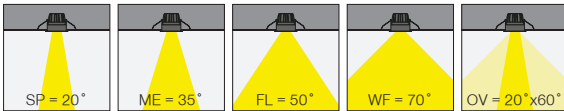

4 / Reflector Angle / Reflektör Açısı

* See page 760 for ldt files. / Işık eğrileri için sayfa 760 bakınız.

EN

- Die-cast aluminium body.
- Mains voltage: 220-240V / 50-60Hz.
- Clever thermal design with passive heat dissipation.
- 30° rotation on single axis with mechanical aiming lock.
- Classic dimming systems of DALI, 1-10V and Phase-Cut Dim options.
- High tech control systems of Tuneable White, Warm Dim and Wireless Dim options.
- Basic colours: White, Black, Gray, Dark Gray, RAL9010 and special color options.
- Only Honeycomb Filter accesorie is available.
- Spot, Medium, Flood, Wide Flood and Oval beam angle options available with rotationally symmetric light distribution.
- Standart CRI>80, high CRI>90 and super high CRI>98 LED options available.
- Up to 121lm/W efficiency.
- High colour consistency: <3 SDCM
- Emergency kit system can be integrated.

TR

- Alüminyum enjeksiyon gövde.
- 220-240V / 50-60Hz enerji girişi.
- Pasif soğutma teknolojisine sahip akıllı soğutma tasarımı.
- Tek ekseninde 30° hareket kabiliyetine sahip mekanik kilitlemeli sistem.
- Klasik DALI, 1-10V ve Faz DIM seçenekleri uygulanabilir.
- Yüksek teknoloji kontrol sistemleri olan Kablosuz DIM, Sıcak DIM ve Dinamik Beyaz uygulamaları yapılabilir.
- Standart renk seçenekleri: Beyaz, Siyah, Gri, Koyu Gri, RAL9010 yanında isteğe bağlı özel renk seçenekleri uygulanabilir.
- Sadece Balpeteği Filtre aksesuar seçeneği uygulanabilir.
- Dar, Orta, Geniş, Çok Geniş ve Oval lens açısı seçenekleri mevcuttur.
- Standart CRI>80, yüksek CRI>90 ve ekstra yüksek CRI>98 LED seçenekleri mevcuttur.
- 121lm/W'a varan verim.
- Yüksek renk uyumu: <3 SDCM
- Acil aydınlatma kit sistemi uygulanabilir.