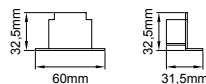

Order Code / Sipariş Kodu	Description / Tanım
TEL.005	Steel Suspension Cord / Ray Sarkıtma Teli