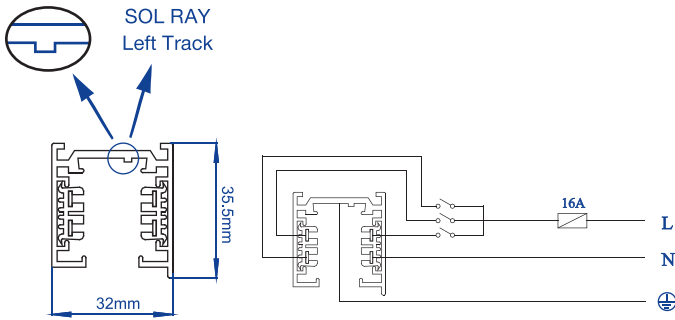

3-Phase Tracks System

1 - In order to be certain that track and its accessories is right or left, as it is specified on the drawing, indent on track and ledge on accessories that is going to be inserted on track should meet each other. Otherwise mounting will not be possible.

2 - Track and track accessories mounting process should be done by skilled electricians.

1 - Ray ve ray bağlantı parçalarının sağ veya sol olduklarını anlamak için şekildeki gibi raylarda çıkıntıya, ray bağlantı parçalarında ise girintiye dikkat ediniz.

Montaj esnasında ray ve ray bağlantı parçalarındaki girinti ve çıkıntılar birbirini karşıladığından emin olunuz, aksi takdirde bağlantı parçalarının rayı montajını gerçekleştiremezsiniz.

2 - Sağ veya sol ray ve ray giriş parçalarının enerji giriş bağlantı şeması şekildeki gibidir. Enerji giriş bağlantılarının profesyonel elektrikçiler tarafından yapılması tavsiye edilir.