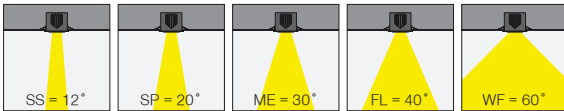

4 / Reflector Angle / Reflektör Açısı

* See page 754 for ldt files. / Işık eğrileri için sayfa 754 bakınız.