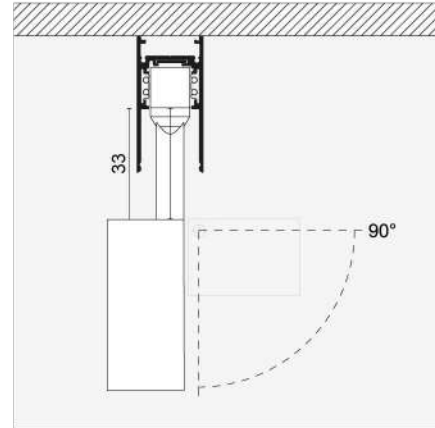

Track mounted 48V low voltage spotlight with cylinder housing and long arm in die-cast aluminium for deep size 48V Stucchi tracks.

İnce formulu 48V derin yapılu Stucchi rayları için dizayn edilmiş uzun kollu silindir formulu rayspot. Gövde ve kol alüminyum enjeksiyon yapılıdır.