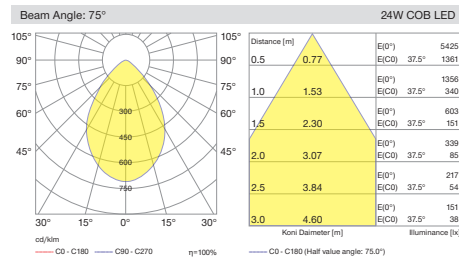

Leila Surface / I02.PSM.15072

* Code example / Kod örneği:

I02.PSM.15072 . 24 . 827 . WF . 01

- 1- Product code / Armatür kodu
- 2- Power / Güç
- 3- CRI / Kelvin
- 4- Reflector angle / Reflektör açısı
- 5- Colour / Ürün renk

Power / Güç	CRI	Order Code / Sipariş Kodu	Kelvin	Lümen T_c=50° Lümen
24W	CRI>80	I02.PSM.15072 . (.) . (...) . (.) . (..)	2700K	1915
			3000K	1975
			3500K	2015
			4000K	2056
			5000K	2118
	CRI>90	I02.PSM.15072 . (.) . (...) . (.) . (..)	2700K	1780
			3000K	1835
			3500K	1875
			4000K	1912
			5000K	X
	CRI>98	I02.PSM.15072 . (.) . (...) . (.) . (..)	2700K	X
			3000K	X
			4000K	X
Meat / Et COB		I02.PSM.15072 . (.) . (...) . (.) . (..)	1800K	X
Food / Gıda COB		I02.PSM.15072 . (.) . (...) . (.) . (..)	2400K	X
FISH / Balık COB		I02.PSM.15072 . (.) . (...) . (.) . (..)	6600K	X

2	Watt - Driving Current / Watt - Sürüş Akımı		3	CRI / Kelvin		4	Reflector Angle / Reflektör Açısı		5	Product Color / Ürün Renk	
	Watt	Driving Current		CRI	Kelvin		Reflector Angle	Product Color		Product Color	
24	24W	600mA	827	CRI>80 - 2700K		WF	75° - Wide Flood	01	01	white	
		21W	500mA	830							CRI>80 - 3000K
21	21W	500mA	835	CRI>80 - 3500K		WF	75° - Wide Flood	03	03	black	
			840	CRI>80 - 4000K							
			850	CRI>80 - 5000K							
			927	CRI>90 - 2700K							
			930	CRI>90 - 3000K							
			935	CRI>90 - 3500K							
			940	CRI>90 - 4000K							
			06	special color