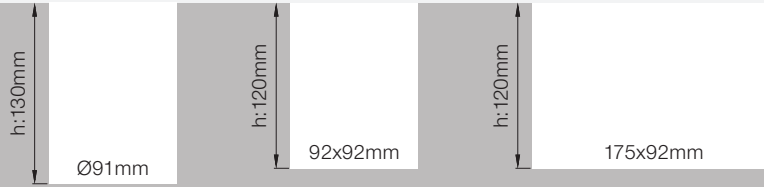

Deepress Surface

DEEPRESS range has moveable body. High efficient Lens optic with different beam angle options. Low glare body structure creates visual comfort. Single, double and round versions available.