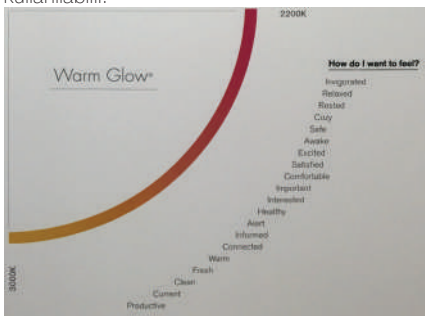

Warm Dimming enables halogen functionality in LED technology. LIPOM LIGHTING integrates warm dim COBs with its DEEPRESS range. When luminous intensity drops to 5%, colour temperature changes from 3000K to 1800K. This technology could be widely preferred especially at hospitality areas creating different atmospheres. Cafe, cinema, hotels etc are the main areas that this system could be used.

Sıcak dim teknolojisi ile halojen ampüllerdeki fonksiyonellik LED teknolojisinde de uygulanmaya başlamıştır. LIPOM LIGHTING DEEPRESS serisini bu teknoloji ile birleştirdi. Armatür %100'den %5'e doğru ışığını kısıtıkça, ışık Kelvin çıkışı 3000K'den 1800K'e doğru düşürerek mekanlara farklı bir atmosfer kazandırılmaktadır. Bu sistem özellikle otel, sinema, kafe vb alanlarda yaygın olarak kullanılabilir.