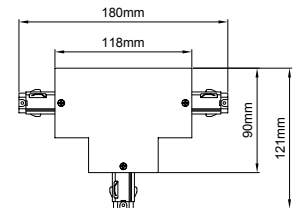

Order Code / Sipariş Kodu	Description / Tanım
MA.32	End Cap Recessed / Bitiş Kapağı Ankastr

Order Code / Sipariş Kodu	Description / Tanım
MA.29	Right T Corner Part Recessed / Sağ T Köşe Bağlantı Ankastr
MA.30	Left T Corner Part Recessed / Sol T Köşe Bağlantı Ankastr