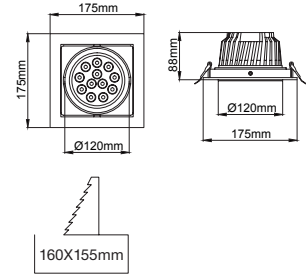

Lumea Mofos / I02.PLR.14110

* Code example / Kod örneği:
I02.PLR.14110 . 27 . 827 . SP . 01
1 2 3 4 5

Power / Güç	CRI	Order Code / Sipariş Kodu	Kelvin	Lümen T_c=50° Lümen
27W	CRI>80	I02.PLR.14110 . (..) . (...) . (..) . (..)	2700K	2940
			3000K	3030
			3500K	3092
			4000K	3155
			5000K	3250
CRI>90	I02.PLR.14110 . (..) . (...) . (..) . (..)	2700K	2734	
		3000K	2818	
		3500K	2875	
		4000K	2935	
		5000K	X	

Lumea Mofos / I02.PLR.14115

* Code example / Kod örneği:
I02.PLR.14115 . 27 . 827 . SP . 01
1 2 3 4 5

Power / Güç	CRI	Order Code / Sipariş Kodu	Kelvin	Lümen T_c=50° Lümen
2x27W	CRI>80	I02.PLR.14115 . (..) . (...) . (..) . (..)	2700K	5880
			3000K	6060
			3500K	6184
			4000K	6310
			5000K	6500
CRI>90	I02.PLR.14115 . (..) . (...) . (..) . (..)	2700K	5468	
		3000K	5636	
		3500K	5750	
		4000K	5870	
		5000K	X	

Lumea Mofos / I02.PLR.14120

* Code example / Kod örneği:
I02.PLR.14120 . 27 . 827 . SP . 01
1 2 3 4 5

Power / Güç	CRI	Order Code / Sipariş Kodu	Kelvin	Lümen T_c=50° Lümen
3x27W	CRI>80	I02.PLR.14120 . (..) . (...) . (..) . (..)	2700K	8820
			3000K	9090
			3500K	9276
			4000K	9465
			5000K	9750
CRI>90	I02.PLR.14120 . (..) . (...) . (..) . (..)	2700K	8202	
		3000K	8454	
		3500K	8625	
		4000K	8805	
		5000K	X	

- 1- Product code / Armatür kodu
- 2- Power / Güç
- 3- CRI / Kelvin
- 4- Reflector angle / Reflektör açısı
- 5- Colour / Ürün renk

2	Watt - Driving Current / Watt - Sürüş Akımı	3		4	Reflector Angle / Reflektör Açısı	5			
		CRI / Kelvin				Product Color / Ürün Renk			
27	27W - 700mA	827	CRI>80 - 2700K	927	CRI>90 - 2700K	SP	16° - Spot	01	white
27	2x27W - 700mA	830	CRI>80 - 3000K	930	CRI>90 - 3000K	ME	29° - Medium	02	ral 9010
27	3x27W - 700mA	835	CRI>80 - 3500K	935	CRI>90 - 3500K	FL	46° - Flood	03	black
		840	CRI>80 - 4000K	940	CRI>90 - 4000K			04	gray
		850	CRI>80 - 5000K					05	dark gray
								06	special color