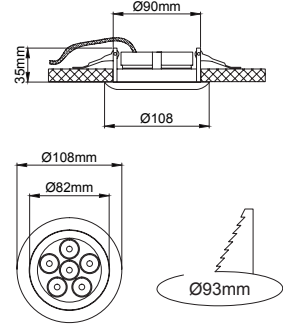

2	Watt - Driving Current / Watt - Sürüş Akımı	3	CRI / Kelvin		4	Reflektör Açısı / Reflektör Açısı	5	Product Color / Ürün Renk					
	8		827	CRI>80 - 2700K		927		CRI>90 - 2700K	SP	15° - Spot	01	white	
6	6W - 350mA	830	CRI>80 - 3000K	930	CRI>90 - 3000K	ME	25° - Medium	02	ral 9010				
			835	CRI>80 - 3500K	935				CRI>90 - 3500K	03	black		
			840	CRI>80 - 4000K	940				CRI>90 - 4000K		04	gray	
			850	CRI>80 - 5000K								05	dark gray
										06	special color