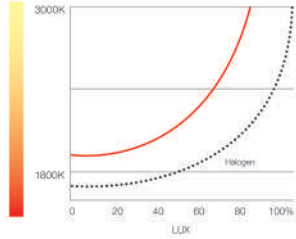

Warm Dimming / Sıcak Dim

Warm dimming enables halogen functionality in LED technology. LIPOM LIGHTING integrates warm dim COBs with its MINILUX range. When luminous intensity drops to 5%, temperature changes from 3000K to 1800K. This technology could be widely preferred especially at hospitality areas creating different atmospheres. Cafe, cinema, hotels etc are the main areas that this system could be used.

Sıcak dim teknolojisi ile halojen ampüllerdeki fonksiyonellik LED teknolojisinde de uygulanmaya başlamıştır. LIPOM LIGHTING MINILUX serisini bu teknoloji ile birleştirdi. Armatür %100'den %5'e doğru ışığını kısıtıkça, ışık Kelvin çıkışı 3000K'den 1800K'e doğru düşürerek mekanlara farklı bir atmosfer kazandırılmaktadır. Bu sistem özellikle otel, sinema, kafe vb alanlarda yaygın olarak kullanılabilir.