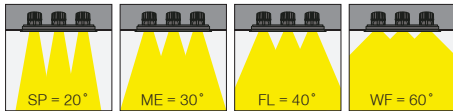

(.) / Complete Code / Komple Kod

5 / Product Color / Ürün Renk

4 / Reflector Angle / Reflektör Açısı

Technical Drawing / Teknik Çizim

EN

- Die-cast aluminium body.
- Mains voltage: 220-240V / 50-60Hz.
- Clever thermal design with passive heat dissipation.
- 30° rotation on vertical and 30° angle on horizontal axis with mechanical aiming lock.
- Clear safety glass.
- Classic dimming systems of DALI, 1-10V and Phase-Cut Dim options.
- High tech control systems of Tuneable White, Warm Dim and Wireless Dim options.
- Basic colours: White, Black, Gray, Dark Gray, RAL9010 and special color options.
- Available accesories are Honeycomb Filter and Colour Filter.
- Spot, Medium, Flood and Wide Flood beam angle options available with rotationally symmetric light distribution.
- Standart CRI>80, high CRI>90 and super high CRI>98 LED options available.
- Up to 136lm/W efficiency.
- High colour consistency: <3 SDCM
- Emergency kit system can be integrated.