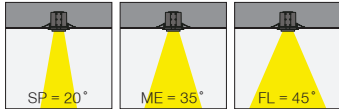

5 / Product Color / Ürün Renk

Technical Drawing / Teknik Çizim

4 / Reflector Angle / Reflektör Açısı

* See page 757 for ldt files. / Işık eğrileri için sayfa 757 bakınız.

EN

- Die-cast aluminium body.
- Mains voltage: 220-240V / 50-60Hz.
- Clever thermal design with passive heat dissipation.
- Clear safety glass.
- Classic dimming systems of DALI, 1-10V and Phase-Cut Dim options.
- High tech control systems of Tuneable White, Warm Dim and Wireless Dim options.
- Basic colours: White, Black, Gray, Dark Gray, RAL9010 and special color options.
- Available accessories are Honeycomb Filter and Colour Filter.
- Spot, Medium and Flood beam angle options available with rotationally symmetric light distribution.
- Standart CRI>80, high CRI>90 and super high CRI>98 LED options available.
- Up to 121lm/W efficiency.
- High colour consistency: <3 SDCM
- Emergency kit system can be integrated.