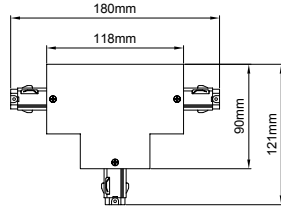

Order Code / Sipariş Kodu	Description / Tanım
MDR.09	Right T Corner Part Recessed / Sağ T Köşe Bağlantı Ankastre
MDR.10	Left T Corner Part Recessed / Sol T Köşe Bağlantı Ankastre