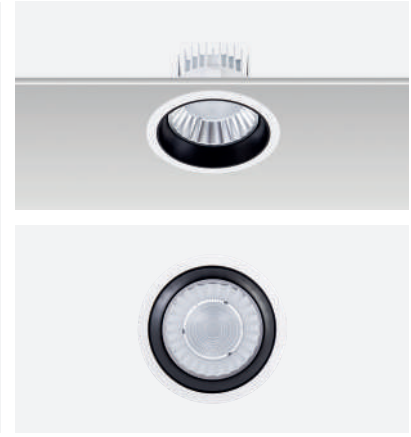

5 / Product Color / Ürün Renk

Technical Drawing / Teknik Çizim

4 / Reflector Angle / Reflektör Açısı

* See page 762 for ldt files. / Işık eğrileri için sayfa 762 bakınız.

Fora Midi / I01.MLR.16045

	Power / Güç	CRI	Order Code / Sipariş Kodu	Kelvin	Lümen T_c=50° Lümen	
		20W	CRI>80	I01.MLR.16045 . (..) . (..) . (..) . (..)	2700K 3000K 3500K 4000K 5000K	1909 2058 2157 2268 2427
		CRI>90	I01.MLR.16045 . (..) . (..) . (..) . (..)	2700K 3000K 3500K 4000K 5000K	1718 1852 1942 2041 X	
		CRI>98	I01.MLR.16045 . (..) . (..) . (..) . (..)	2700K 3000K 4000K	1317 1421 1566	

* Code example / Kod örneği:

I01.MLR.16045 . 20 . 827 . FL . 01

- 1- Product code / Armatür kodu
- 2- Power / Güç
- 3- CRI / Kelvin
- 4- Reflector angle / Reflektör açısı
- 5- Colour / Ürün renk

Complete Code / Komple Kod	2	3	4	5
	Watt - Driving Current / Watt - Sürüş Akımı	CRI / Kelvin	Reflector Angle / Reflektör Açısı	Product Color / Ürün Renk
	20 20W - 500mA	827 CRI>80 - 2700K	FL 40° - Flood	01 white
	15 15W - 350mA	830 CRI>80 - 3000K		02 ral 9010
	10 10W - 250mA	835 CRI>80 - 3500K		03 black
	7 7W - 180mA	840 CRI>80 - 4000K		04 gray
		850 CRI>80 - 5000K		05 dark gray
		927 CRI>90 - 2700K		06 special color
		930 CRI>90 - 3000K		
		935 CRI>90 - 3500K		
		940 CRI>90 - 4000K		
		9827 CRI>98 - 2700K		
		9830 CRI>98 - 3000K		
		9840 CRI>98 - 4000K