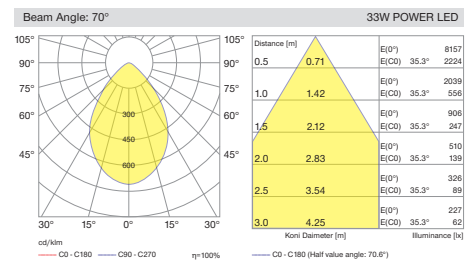

Leila Maxi Downlight / I02.PLR.15074

* Code example / Kod örneği:

I02.PLR.15074 . 33 . 827 . WF . 01

- 1- Product code / Armatür kodu
- 2- Power / Güç
- 3- CRI / Kelvin
- 4- Reflector angle / Reflektör açısı
- 5- Colour / Ürün renk

Power / Güç	CRI	Order Code / Sipariş Kodu	Kelvin	Lümen T_c=50° Lümen
33W	CRI>80	I02.PLR.15074 . (.) . (...) . (.) . (.)	2700K	2550
			3000K	2630
			3500K	2680
			4000K	2737
			5000K	2820
CRI>90	I02.PLR.15074 . (.) . (...) . (.) . (.)	I02.PLR.15074 . (.) . (...) . (.) . (.)	2700K	2372
			3000K	2445
			3500K	2490
			4000K	2545
			5000K	X
CRI>98	I02.PLR.15074 . (.) . (...) . (.) . (.)	I02.PLR.15074 . (.) . (...) . (.) . (.)	2700K	X
			3000K	X
			4000K	X

2	Watt - Driving Current / Watt - Sürüş Akımı		3				4		5		
	Watt	Driving Current	CRI / Kelvin				Reflector Angle / Reflektör Açısı	Product Color / Ürün Renk			
33	33W	900mA	827	CRI>80 - 2700K	927	CRI>90 - 2700K	WF	70° - Wide Flood	01	white	
	29	29W	800mA	830	CRI>80 - 3000K	930			CRI>90 - 3000K	02	ral 9010
			835	CRI>80 - 3500K	935	CRI>90 - 3500K			03	black	
			840	CRI>80 - 4000K	940	CRI>90 - 4000K			04	gray	
			850	CRI>80 - 5000K					05	dark gray	
									06	special color