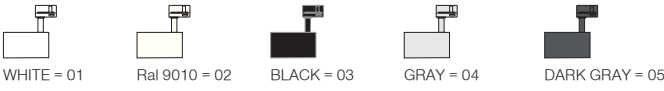

5 / Product Color / Ürün Renk