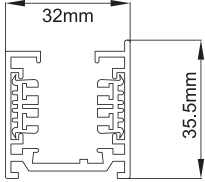

Code / Kod	Lenght / Boy
MK.100	1m
MK.200	2m
MK.300	3m

- Aluminium extruded body.
- IP20 protection class.
- 3-phase circuit system.
- Horizontal copper wire that eliminates the risk of miscontact of adaptor.
- Standart lenght of 1, 2 and 3 meter available. Optionally special lenght can be serviced.
- Pull strength : 100N (10kg)
- Torque max : 2.5 Nm
- Protection class : I
- Rated values : 10A, 250V