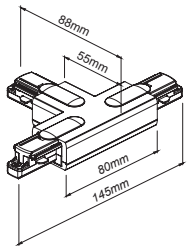

Order Code / Sipariş Kodu	Description / Tanım
MN.11	End Cap / Bitiş Kapağı