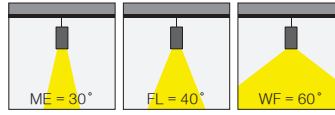

5 / Product Color / Ürün Renk

4 / Reflector Angle / Reflektör Açısı

* See page 407 for ldt files. / Işık eğrileri için sayfa 407 bakınız.

Technical Drawing / Teknik Çizim

EN

- Die-cast aluminium body.
- 48V DC Voltage Input.
- Clever thermal design with passive heat dissipation.
- With DC/DC in-track adaptor compatible to Stucchi Low-Voltage track system.
- Steel suspension chain up to 5.00mt height.
- Clear safety glass.
- Classic dimming system of 1-10V and DALI Dim options.
- High tech control systems of Wireless White and Warm Dim.
- Basic colours: White, Black, Gray, Dark Gray, RAL9010 and special color options.
- Available accessories are Honeycomb Filter, Colour Filter, Antiglare Screen and Visor.
- Medium, Flood and Wide Flood beam angle options.
- Up to 98lm/W efficiency.