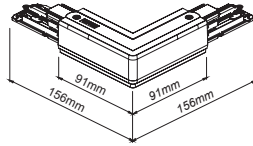

Order Code / Sipariş Kodu	Description / Tanım
MD.09	Right T Corner Part / Sağ T Köşe Bağlantı
MD.10	Left T Corner Part / Sol T Köşe Bağlantı