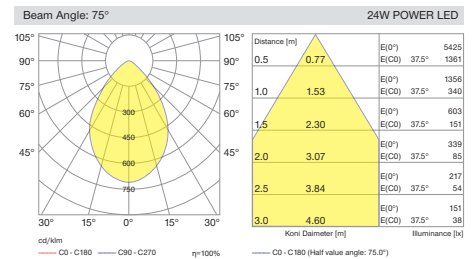

Leila Downlight / I02.PLR.15072

* Code example / Kod örneği:

I02.PLR.15072 . 24 . 827 . WF . 01

- 1- Product code / Armatür kodu
- 2- Power / Güç
- 3- CRI / Kelvin
- 4- Reflector angle / Reflektör açısı
- 5- Colour / Ürün renk

Power / Güç	CRI	Order Code / Sipariş Kodu	Kelvin	Lümen T_c=50° Lümen
24W	CRI>80	I02.PLR.15072 . (..) . (...) . (..) . (..)	2700K	1915
			3000K	1975
			3500K	2015
			4000K	2056
			5000K	2118
	CRI>90	I02.PLR.15072 . (..) . (...) . (..) . (..)	2700K	1780
			3000K	1835
			3500K	1875
			4000K	1912
			5000K	X
	CRI>98	I02.PLR.15072 . (..) . (...) . (..) . (..)	2700K	X
			3000K	X
			4000K	X

Complete Code / Komple Kod	2	3	4	5	
	Watt - Driving Current / Watt - Sürüş Akımı	CRI / Kelvin	Reflector Angle / Reflektör Açısı	Product Color / Ürün Renk	
	24	24W - 600mA	WF 75° - Wide Flood	01 white	
	21	21W - 500mA		827 CRI>80 - 2700K	02 ral 9010
				830 CRI>80 - 3000K	03 black
				835 CRI>80 - 3500K	04 gray
				840 CRI>80 - 4000K	05 dark gray
	850 CRI>80 - 5000K	06 special color