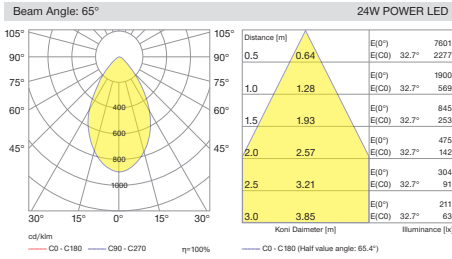

Power Led Downlight Series / Power Led Ankarlı Serisi