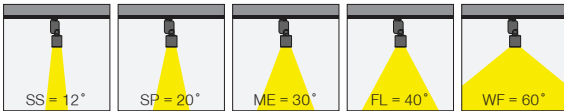

5 / Product Color / Ürün Renk

Technical Drawing / Teknik Çizim

4 / Reflector Angle / Reflektör Açısı

* See page 312 for ldt files. / İşık eğrileri için sayfa 312 bakınız.

EN

- Die-cast aluminium body.
- Mains voltage: 220-240V / 50-60Hz.
- Clever thermal design with passive heat dissipation.
- With 3-phase universal track adaptor.
- 90° rotation on vertical and 350° angle on horizontal axis with mechanical aiming lock.
- Clear safety glass.
- Classic dimming systems of DALI, 1-10V and Phase-Cut Dim options.
- High tech control systems of Warm Dim, Tunable White and Wireless Dim options.
- Basic colours: White, Black, Gray, Dark Gray, RAL9010 and special color options.
- Available accessories are Barn Door, Honeycomb Filter, Colour Filter, Antiglare Screen and Visor.
- Super Spot, Spot, Medium, Flood and Wide Flood beam angle options available with rotationally symmetric light distribution.
- Standart CRI>80, high CRI>90 and super high CRI>98 LED options available.
- Up to 131lm/W efficiency.
- High colour consistency: <3 SDCM