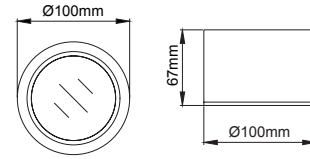

Neptun Mini Surface

Lipom
Lighting

5 / Product Color / Ürün Renk

4 / Reflector Angle / Reflektör Açısı

Technical Drawing / Teknik Çizim

EN

- Aluminium die-cast body.
- PMMA opal diffuser.
- Mains voltage: 220-240V / 50-60Hz.
- Clever thermal design with passive heat dissipation.
- Basic colours: White, Black, Gray, Dark Gray, RAL9010 and special color options.
- Standart CRI>80 LED option available.
- Up to 73lm/W efficiency.
- High colour consistency: <3 SDCM
- Easy mounting to ceiling with backplate.