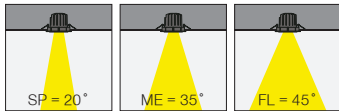

4 / Reflector Angle / Reflektör Açısı

* See page 756 for ldt files. / Işık eğrileri için sayfa 756 bakınız.

EN

- Die-cast aluminium body.
- Mains voltage: 220-240V / 50-60Hz.
- Clever thermal design with passive heat dissipation.
- 20° rotation on vertical and 20° angle on horizontal axis with mechanical aiming lock.
- Clear safety glass.
- Classic dimming systems of DALI, 1-10V and Phase-Cut Dim options.
- High tech control systems of Tuneable White, Warm Dim and Wireless Dim options.
- Basic colours: White, Black, Gray, Dark Gray, RAL9010 and special color options.
- Available accessories are Honeycomb Filter and Colour Filter.
- Spot, Medium and Flood beam angle options available with rotationally symmetric light distribution.
- Standart CRI>80, high CRI>90 and super high CRI>98 LED options available.
- Up to 136lm/W efficiency.
- High colour consistency: <3 SDCM
- Emergency kit system can be integrated.

TR

- Alüminyum enjeksiyon gövde.
- 220-240V / 50-60Hz enerji girişli.
- Pasif soğutma teknolojisine sahip akıllı soğutma tasarımı.
- Dikeyde 20°, yatayda 20° hareket kabiliyetine sahip mekanik kilitlemeli mafsal sistemi.
- Tamperli cam.
- Klasik DALI, 1-10V ve Faz DIM seçenekleri uygulanabilir.
- Yüksek teknoloji kontrol sistemleri olan Kablosuz DIM, Sıcak DIM ve Dinamik Beyaz uygulamaları yapılabilir.
- Standart renk seçenekleri: Beyaz, Siyah, Gri, Koyu Gri, RAL9010 yanında isteğe bağlı özel renk seçenekleri uygulanabilir.
- Balpeteği Filtresi ve Renk Filtresi aksesuar seçenekleri uygulanabilir.
- Dar, Orta ve Geniş reflektör açısı seçenekleri mevcuttur.
- Standart CRI>80, yüksek CRI>90 ve ekstra yüksek CRI>98 LED seçenekleri mevcuttur.
- 136lm/W'a varan verim.
- Yüksek renk uyumu: <3 SDCM
- Acil aydınlatma kit sistemi uygulanabilir.