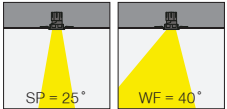

4 / Reflector Angle / Reflektör Açısı

* See page 763 for ldt files. / Işık eğrileri için sayfa 763 bakınız.

EN

- Die-cast aluminium body.
- Mains voltage: 220-240V / 50-60Hz.
- Clever thermal design with passive heat dissipation.
- Classic dimming systems of DALI, 1-10V and Phase-Cut Dim options.
- High tech control systems of Tuneable White, Warm Dim and Wireless Dim options.
- Basic colours: White, Black, Gray, Dark Gray, RAL9010 and special color options.
- Honeycomb Filter and Colour filter accessories are available.
- Spot when luminaire directed straight downwards and wallwasher wide when tilted.
- Standart CRI>80, high CRI>90 and super high CRI>98 LED options available.
- Up to 68lm/W efficiency.
- High colour consistency: <3 SDCM
- Emergency kit system can be integrated.

TR

- Alüminyum enjeksiyon gövde.
- 220-240V / 50-60Hz enerji girişli.
- Pasif soğutma teknolojisine sahip akıllı soğutma tasarımı.
- Klasik DALI, 1-10V ve Faz DIM seçenekleri uygulanabilir.
- Yüksek teknoloji kontrol sistemleri olan Kablosuz DIM, Sıcak DIM ve Dinamik Beyaz uygulamaları yapılabilir.
- Standart renk seçenekleri: Beyaz, Siyah, Gri, Koyu Gri, RAL9010 yanında isteğe bağlı özel renk seçenekleri uygulanabilir.
- Balpeteği ve Renk filtresi aksesuar seçenekleri uygulanabilir.
- Armatür direkt aşağı baktığında dar, yönlendirildiğinde ise çok geniş duvar boyama optik özelliğine sahiptir.
- Standart CRI>80, yüksek CRI>90 ve ekstra yüksek CRI>98 LED seçenekleri mevcuttur.
- 68lm/W'a varan verim.
- Yüksek renk uyumu: <3 SDCM
- Acil aydınlatma kit sistemi uygulanabilir.