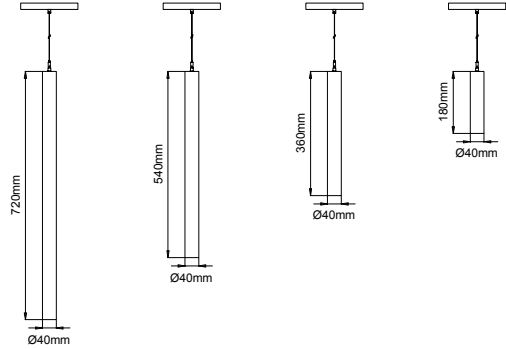

Silindir Pendant 40

Lipom
Lighting

48V Low Voltage Series / 48V Serisi

5 / Product Color / Ürün Renk

4 / Reflector Angle / Reflektör Açısı

Technical Drawing / Teknik Çizim

EN

- Die-cast aluminium body.
- 48V DC Voltage Input.
- Clever thermal design with passive heat dissipation.
- With DC/DC in-track adaptor compatible to Stucchi Low-Voltage track system.
- Steel suspension chain up to 5.00mt height.
- Clear safety glass.
- Classic dimming system of 1-10V and DALI Dim options.
- High tech control systems of Wireless White and Warm Dim.
- Basic colours: White, Black, Gray, Dark Gray, RAL9010 and special color options.
- Available accessories are Honeycomb Filter, Colour Filter, Antiglare Screen and Visor.
- Spot, Medium and Wide Flood beam angle options.
- Up to 71lm/W efficiency.