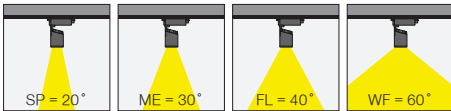

4 / Reflector Angle / Reflektör Açısı

* See page 315 for ldt files. / İşık eğrileri için sayfa 315 bakınız.

EN

- Die-cast aluminium body.
- Mains voltage: 220-240V / 50-60Hz.
- Clever thermal design with passive heat dissipation.
- With 3-phase universal track adaptor.
- 90° rotation on vertical and 350° angle on horizontal axis with mechanical aiming lock.
- Clear safety glass.
- Classic dimming system of Phase-Cut Dim option.
- Basic colours: White, Black, Gray, Dark Gray, RAL9010 and special color options.
- Available accessories are Honeycomb Filter, Colour Filter, Antiglare Screen and Visor.
- Spot, Medium, Flood and Wide Flood beam angle options available with rotationally symmetric light distribution.
- Standart CRI>80, high CRI>90 and super high CRI>98 LED options available.
- Up to 139lm/W efficiency.
- High colour consistency: <3 SDCM

TR

- Alüminyum enjeksiyon gövde.
- 220-240V / 50-60Hz enerji giriřli.
- Pasif soğutma teknolojisine sahip akıllı soğutma tasarımı.
- 3-Fazlı üniversal ray adaptörlü.
- Dikeyde 90°, yatayda 350° hareket kabiliyetine sahip mekanik kilitlemeli mafsalsistemi.
- Tamperli cam.
- Klasik Faz DIM seçeneđi uygulanabilir.
- Standart renk seçenekleri: Beyaz, Siyah, Gri, Koyu Gri, RAL9010 yanında isteđe bađlı özel renk seçenekleri uygulanabilir.
- Balpeteđi Filtresi, Renk Filtresi, Kamařma Önleyici ve Vizör aksesuar seçenekleri uygulanabilir.
- Dar, Orta, Geniř ve Çok Geniř reflektör açısı seçenekleri mevcuttur.
- Standart CRI>80, yüksek CRI>90 ve ekstra yüksek CRI>98 LED seçenekleri mevcuttur.
- 139lm/W'a varan verim.
- Yüksek renk uyumu: <3 SDCM