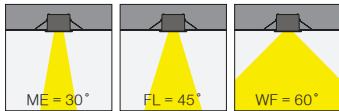

4 / Reflector Angle / Reflektör Açısı

* See page 1084 for ldt files. / Işık eğrileri için sayfa 1084 bakınız.

EN

- Die-cast aluminium body.
- Mains voltage: 220-240V / 50-60Hz.
- Clever thermal design with passive heat dissipation.
- Classic dimming systems of DALI, 1-10V and Phase-Cut Dim options.
- High tech control systems of Tuneable White, Warm Dim and Wireless Dim options.
- Basic colours: White, Black, Gray, Dark Gray, RAL9010 and special color options.
- Medium, Flood and Wide Flood beam angle option available with rotationally symmetric light distribution.
- Standart CRI>80 and high CRI>90 LED options available.
- Up to 131lm/W efficiency.
- High colour consistency: <3 SDCM
- Emergency kit system can be integrated.

TR

- Alüminyum enjeksiyon gövde.
- 220-240V / 50-60Hz enerji girişli.
- Pasif soğutma teknolojisine sahip akıllı soğutma tasarımı.
- Klasik DALI, 1-10V ve Faz DIM seçenekleri uygulanabilir.
- Yüksek teknoloji kontrol sistemleri olan Kablosuz DIM, Sıcak DIM ve Dinamik Beyaz uygulamaları yapılabilir.
- Standart renk seçenekleri: Beyaz, Siyah, Gri, Koyu Gri, RAL9010 yanında isteğe bağlı özel renk seçenekleri uygulanabilir.
- Orta, Geniş ve Çok Geniş reflektör açısı seçeneği mevcuttur.
- Standart CRI>80 ve yüksek CRI>90 LED seçenekleri mevcuttur.
- 131lm/W'a varan verim.
- Yüksek renk uyumu: <3 SDCM.
- Acil aydınlatma kit sistemi uygulanabilir.