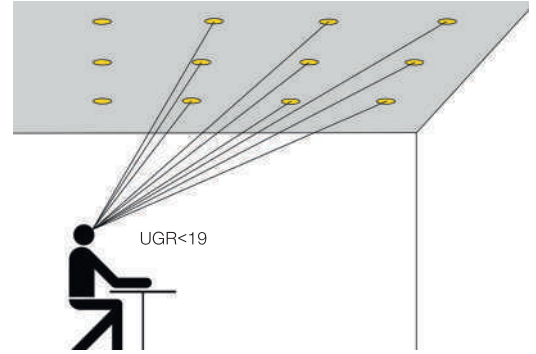

UGR Glare / UGR Kamaşma

LEILA downlight series provides UGR<22 which is an acceptable standart for offices, schools etc. With extra attachment of microprismatic diffuser in front of opal diffuser, UGR<19 low glare standart can be reached.

LEILA downlight serisi UGR<22 orta düzey kamaşma değerlerini sağlamaktadır. Bu standart okul, ofis gibi alanlarda kabul edilebilir bir seviyedir. Alternatif olarak opal diffüzör önüne ilave edilebilen microprismatic diffüzör sayesinde UGR<19 düşük kamaşma değerlerine ulaşılabilir.

DIM Options / DIM seçenekleri

		Leila Maxi Downlight	Leila Downlight	Leila Midi Downlight	Leila Mini Downlight
ON-OFF		•	•	•	•
PHASE CUT DIM / FAZ DIM	Ext.Code / Kod: .PH	•	•	•	•
1-10V DIM	Ext.Code / Kod: .VO	•	•	•	•
DALI DIM	Ext.Code / Kod: .DA	•	•	•	•
WIRELESS DIM / KABLOSUZ DIM	Ext.Code / Kod: .WD	•	•	•	•
WARM DIM / SICAK DIM	Ext.Code / Kod: .WM	•	•	•	•
TUNABLE WHITE / DİNAMİK BEYAZ	Ext.Code / Kod: .TW	•	•	•	•

Accessories / Aksesuarlar

		Leila Maxi Downlight	Leila Downlight	Leila Midi Downlight	Leila Mini Downlight
Microprismatic Diffuser / Diffüzör	Ext.Code / Kod: .MIC	•	•	•	•
Gold Reflector / Altın Reflektör	Ext.Code / Kod: .GLD	•	•	•	•