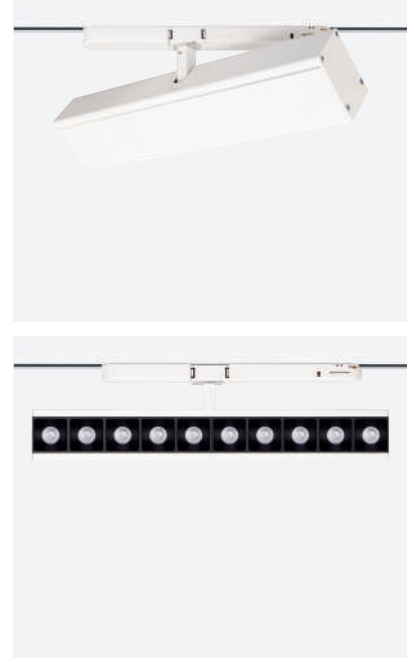

5 / Product Color / Ürün Renk

4 / Reflector Angle / Reflektör Açısı

* See page 319 for ldt files. / Işık eğrileri için sayfa 319 bakınız.

Technical Drawing / Teknik Çizim

EN

- Die-cast aluminium body.
- Mains voltage: 220-240V / 50-60Hz.
- Clever thermal design with passive heat dissipation.
- With in-track adaptor suitable to 3-phase universal track.
- 90° rotation on vertical and 350° angle on horizontal axis with mechanical aiming lock.
- Suitable for DALI DIM system.
- High tech control systems of Warm Dim, Tunable White and Wireless Dim options.
- Basic colours: White, Black, Gray, Dark Gray, RAL9010 and special color options.
- Medium and Wide Flood beam angle options available with rotationally symmetric light distribution.
- Standart CRI>80 and high CRI>90 LED options available.
- Up to 105lm/W efficiency.
- High colour consistency: <3 SDCM

TR

- Alüminyum enjeksiyon gövde.
- 220-240V / 50-60Hz enerji girişli.
- Pasif soğutma teknolojisine sahip akıllı soğutma tasarımı.
- Üniversal 3-fazlı raya uygun trafo ray adaptörlü.
- Dikeyde 90°, yatayda 350° hareket kabiliyetine sahip mekanik kilitlemeli mafsallı sistemi.
- DALI DIM seçeneği mevcut.
- Yüksek teknoloji kontrol sistemleri olan Kablosuz DIM, Dinamik Beyaz ve Sıcak DIM uygulamaları yapılabilir.
- Standart renk seçenekleri: Beyaz, Siyah, Gri, Koyu Gri, RAL9010 yanında isteğe bağlı özel renk seçenekleri uygulanabilir.
- Orta ve Çok Geniş reflektör açısı seçenekleri mevcuttur.
- Standart CRI>80 ve yüksek CRI>90 LED seçenekleri mevcuttur.
- 105lm/W'a varan verim.
- Yüksek renk uyumu: <3 SDCM