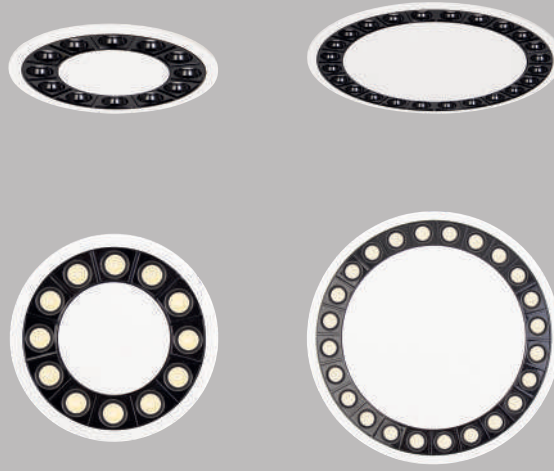

Cutout / Delik Ölçüsü

Attractive design with two different number of LED combinations. Aluminium frame and antiglare PMMA mask creates architectural look. Power led lens optic enables different beam angle solutions. There is a wide range of application areas for SATURN from residential spaces to offices.