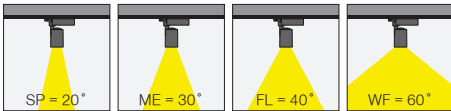

5 / Product Color / Ürün Renk

Technical Drawing / Teknik Çizim

4 / Reflector Angle / Reflektör Açısı

* See page 315 for ldt files. / Işık eğrileri için sayfa 315 bakınız.

EN

- Die-cast aluminium body.
- Mains voltage: 220-240V / 50-60Hz.
- Clever thermal design with passive heat dissipation.
- With 3-phase universal track adaptor.
- 90° rotation on vertical and 350° angle on horizontal axis with mechanical aiming lock.
- Clear safety glass.
- Classic dimming systems of DALI, 1-10V and Phase-Cut Dim options.
- High tech control systems of Warm Dim and Wireless Dim options.
- Basic colours: White, Black, Gray, Dark Gray, RAL9010 and special color options.
- Available accessories are Honeycomb Filter, Colour Filter, Antiglare Screen and Visor.
- Spot, Medium, Flood and Wide Flood beam angle options available with rotationally symmetric light distribution.
- Standart CRI>80, high CRI>90 and super high CRI>98 LED options available.
- Up to 136lm/W efficiency.
- High colour consistency: <3 SDCM