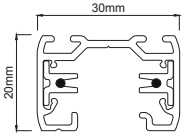

Code / Kod	Lenght / Boy
MN.100	1m
MN.200	2m
MN.300	3m