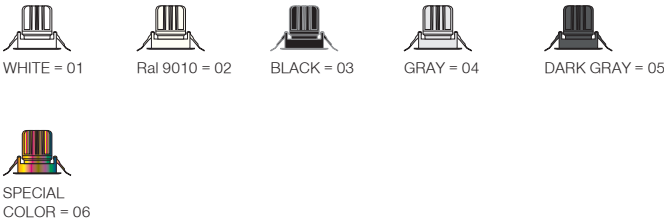

5 / Product Color / Ürün Renk