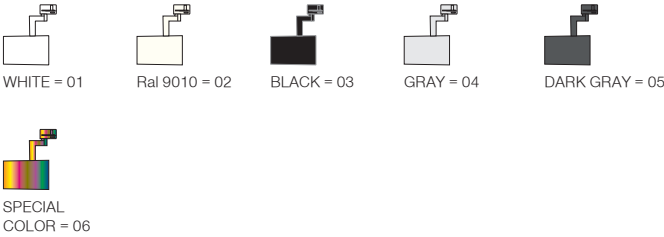

5 / Product Color / Ürün Renk