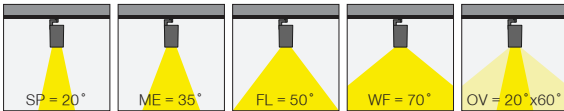

5 / Product Color / Ürün Renk

Technical Drawing / Teknik Çizim

4 / Reflector Angle / Reflektör Açısı

* See page 317 for ldt files. / Işık eğrileri için sayfa 317 bakınız.

EN

- Die-cast aluminium body.
- Mains voltage: 220-240V / 50-60Hz.
- Clever thermal design with passive heat dissipation.
- With 3-phase universal track adaptor.
- 90° rotation on vertical and 350° angle on horizontal axis with mechanical aiming lock.
- Classic dimming systems of DALI, 1-10V and Phase-Cut Dim options.
- High tech control systems of Warm Dim and Wireless Dim options.
- Basic colours: White, Black, Gray, Dark Gray, RAL9010 and special color options.
- Available accessories are Barn Door, Honeycomb Filter, Colour Filter, Antiglare Screen and Visor.
- Spot, Medium, Flood, Wide Flood and Oval beam angle options available with rotationally symmetric light distribution.
- Standart CRI>80, high CRI>90 and super high CRI>98 LED options available.
- Up to 121lm/W efficiency.
- High colour consistency: <3 SDCM