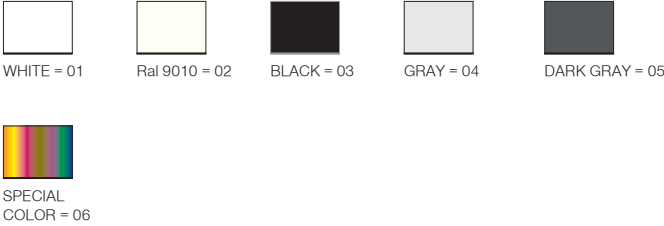

5 / Product Color / Ürün Renk