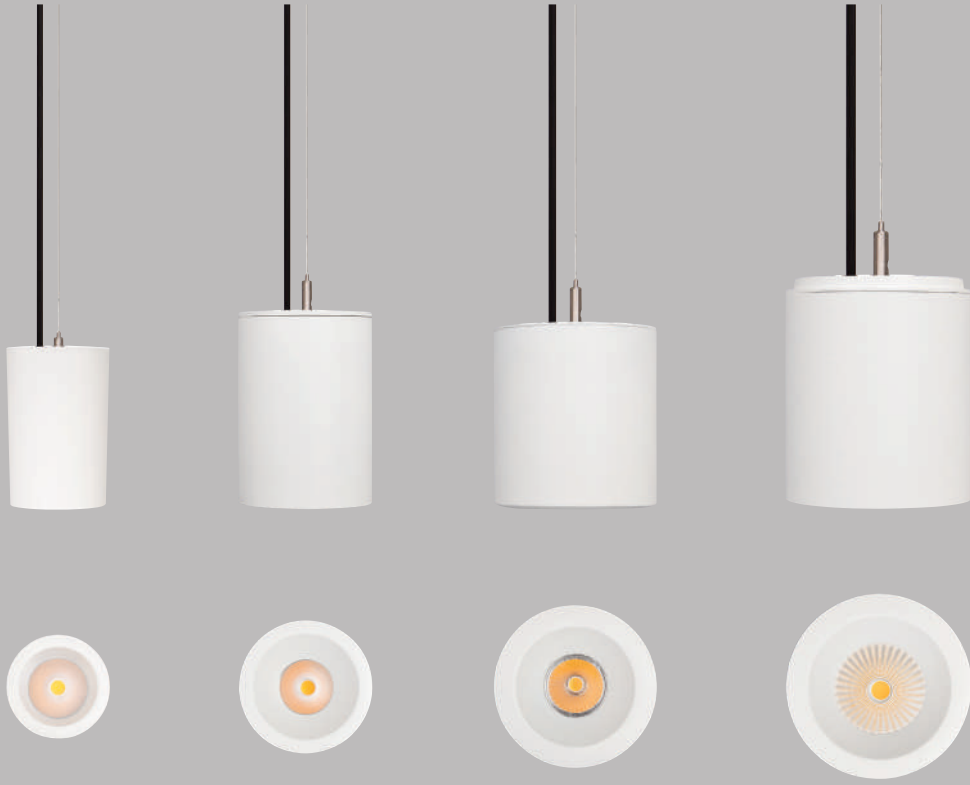

CUB Pendant

Cub Maxi Pendant

Cub Midi Pendant

Cub Mini Pendant

Cub Micro Pendant

CUB range has different diameter and power output options only with medium beam angle option creates an effective architectural lighting solution for projects. Steel suspension chain with optional up to 5mt length.