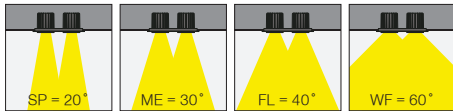

(..) / Complete Code / Komple Kod

5 / Product Color / Ürün Renk

4 / Reflector Angle / Reflektör Açısı

Technical Drawing / Teknik Çizim

EN

- Die-cast aluminium body.
- Mains voltage: 220-240V / 50-60Hz.
- Clever thermal design with passive heat dissipation.
- 20° rotation on vertical and 20° angle on horizontal axis with mechanical aiming lock.
- Clear safety glass.
- Classic dimming systems of DALI, 1-10V and Phase-Cut Dim options.
- High tech control systems of Tuneable White, Warm Dim and Wireless Dim options.
- Basic colours: White, Black, Gray, Dark Gray, RAL9010 and special color options.
- Available accessories are Honeycomb Filter and Colour Filter.
- Spot, Medium, Flood and Wide Flood beam angle options available with rotationally symmetric light distribution.
- Standart CRI>80, high CRI>90 and super high CRI>98 LED options available.
- Up to 142lm/W efficiency.
- High colour consistency: <3 SDCM
- Emergency kit system can be integrated.