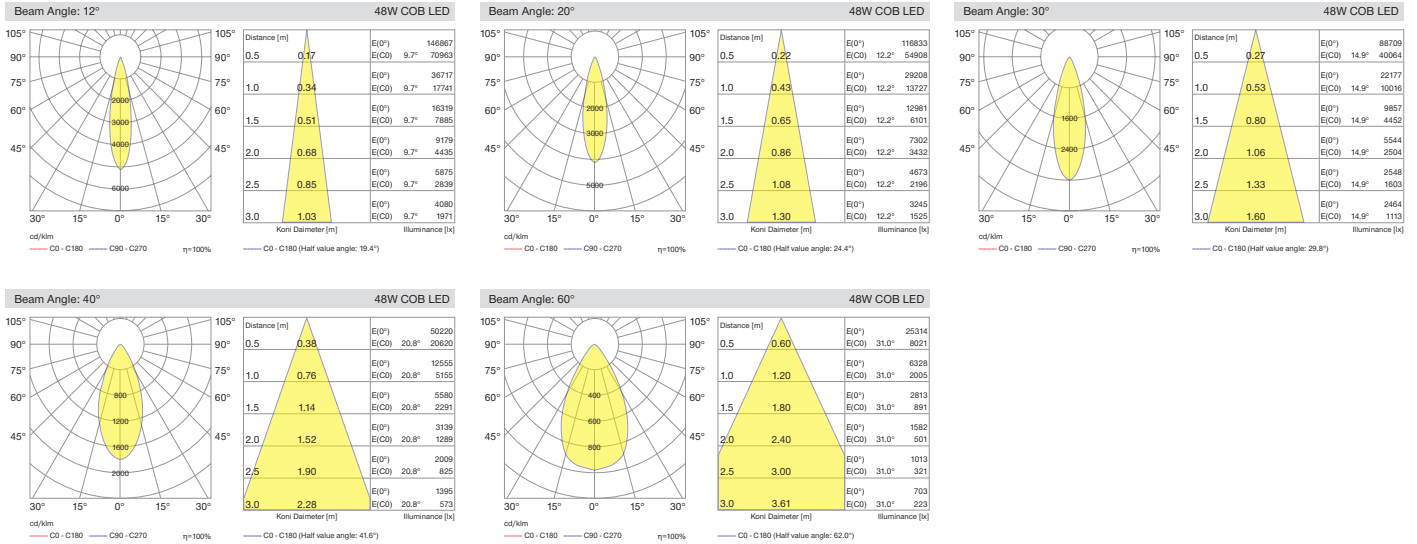

I01.MLT.30837   I01.MLT.30838   I01.MLT.41235   I01.MLT.30852   I01.MLT.30857   I01.MLT.30856