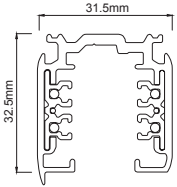

DALI Tracks System

- Aluminium extruded body.
- IP20 protection class.
- 3-phase circuit system.
- The track houses 6 leads.4 for three phase mode, 2 for DALI mode.
- Standart lenght of 1, 2 and 3 meter available. Optionally special lenght can be serviced until 3mt.
- Pull strength : 100N (10kg)
- Torque max : 2.5 Nm
- Protection class : I
- Rated values : 10A, 250V
- Both surface monting and suspension alternatives available.

- Alüminyum profil gövde.
- IP20 koruma sınıfı.
- 3-Fazlı sistem.
- Ray içinde 6 adet bakır yolu vardır. 4'ü standart 3-Faz, 2'si DALI sinyali içindir.
- Standart boylar 1,2 ve 3 metre olup, 3 metre'ye kadar özel boy seçenekleri de mevcuttur.
- Taşıdığı yük : 100N (10Kg)
- Bükme momenti : 2.5 Nm
- Koruma Sınıfı : I
- Akım gerilimi : 10A, 250V
- Sıvaüstü ve sarkıt montaj seçenekleri mevcuttur.

Code / Kod	Lenght / Boy
MD.100	1m
MD.200	2m
MD.300	3m

- Aluminium extruded body.
- IP20 protection class.
- 3-phase circuit system.
- The track houses 6 leads.4 for three phase mode, 2 for DALI mode.
- Standart lenght of 1, 2 and 3 meter available. Optionally special lenght can be serviced until 3mt.
- Pull strength : 100N (10kg)
- Torque max : 2.5 Nm
- Protection class : I
- Rated values : 10A, 250V

- Alüminyum profil gövde.
- IP20 koruma sınıfı.
- 3-Fazlı sistem.
- Ray içinde 6 adet bakır yolu vardır. 4'ü standart 3-Faz, 2'si DALI sinyali içindir.
- Standart boylar 1,2 ve 3 metre olup, 3 metre'ye kadar özel boy seçenekleri de mevcuttur.
- Taşıdığı yük : 100N (10Kg)
- Bükme momenti : 2.5 Nm
- Koruma Sınıfı : I
- Akım gerilimi : 10A, 250V

Code / Kod	Lenght / Boy
MDR.100	1m
MDR.200	2m
MDR.300	3m