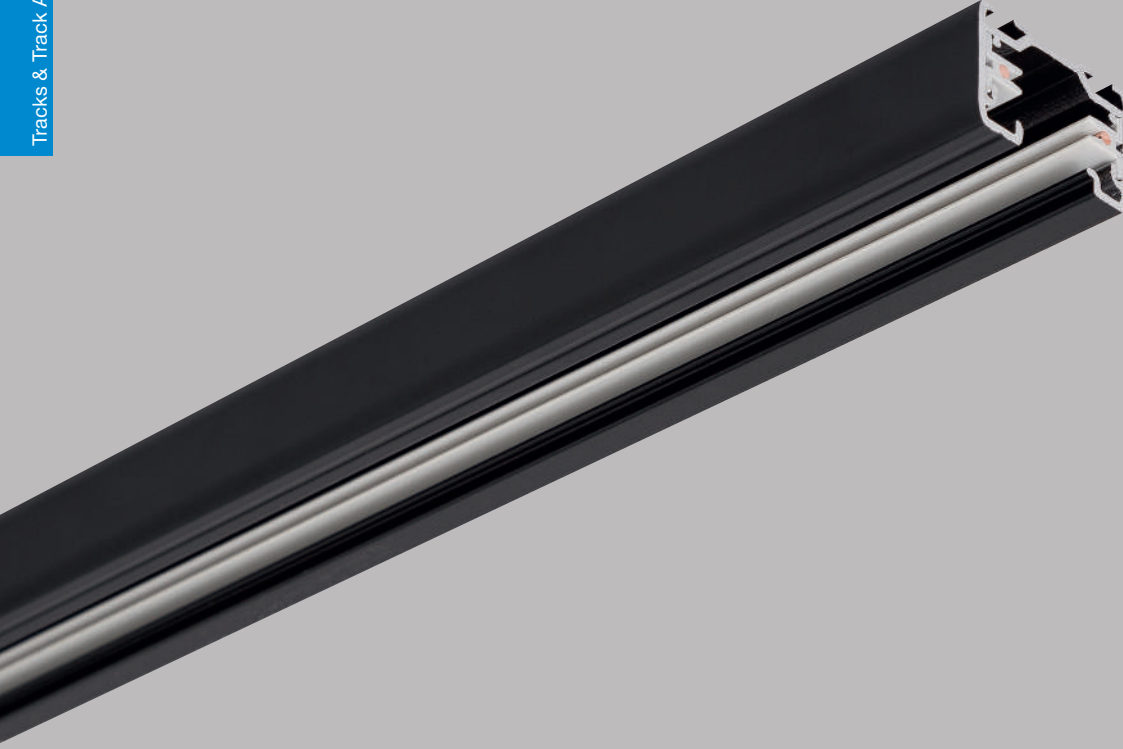

Monophase Track System

Monophase Track & Track Accessories

Monofaze Ray & Ray Aksesuarları