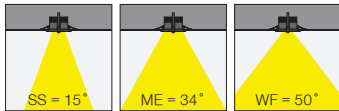

4 / Reflector Angle / Reflektör Açısı

* See page 761 for ldt files. / Işık eğrileri için sayfa 761 bakınız.

EN

- Die-cast aluminium body.
- Mains voltage: 220-240V / 50-60Hz.
- Clever thermal design with passive heat dissipation.
- 60° rotation on vertical axis with mechanical aiming lock.
- Classic dimming systems of Phase-Cut, 1-10V and DALI Dim options.
- High tech control system of Wireless Dim option.
- Basic colours: White, Black, Gray, Dark Gray, RAL9010 and special color options.
- Available accessories are Honeycomb Filter and Colour Filter.
- Super Spot, Medium and Wide Flood beam angle options available with rotationally symmetric light distribution.
- Standart CRI>80, high CRI>90 and super high CRI>98 LED options available.
- Up to 98lm/W efficiency.
- High colour consistency: <3 SDCM
- Emergency kit system can be integrated.

TR

- Alüminyum enjeksiyon gövde.
- 220-240V / 50-60Hz enerji girişi.
- Pasif soğutma teknolojisine sahip akıllı soğutma tasarımı.
- Dikeyde 60° hareket kabiliyetine sahip mekanik kilitlemeli mafsal sistemi.
- Klasik DALI DIM seçeneği uygulanabilir.
- Yüksek teknoloji kontrol sistemi olan Kablosuz DIM uygulaması yapılabilir.
- Standart renk seçenekleri: Beyaz, Siyah, Gri, Koyu Gri, RAL9010 yanında isteğe bağlı özel renk seçenekleri uygulanabilir.
- Balpeteği Filtresi ve Renk Filtresi aksesuar seçenekleri uygulanabilir.
- Çok Dar, Orta ve Çok Geniş reflektör açısı seçenekleri mevcuttur.
- Standart CRI>80, yüksek CRI>90 ve ekstra yüksek CRI>98 LED seçenekleri mevcuttur.
- 98lm/W'a varan verim.
- Yüksek renk uyumu: <3 SDCM
- Acil aydınlatma kit sistemi uygulanabilir.