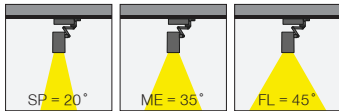

4 / Reflector Angle / Reflektör Açısı

* See page 314 for ldt files. / Işık eğrileri için sayfa 314 bakınız.

EN

- Die-cast aluminium body.
- Mains voltage: 220-240V / 50-60Hz.
- Clever thermal design with passive heat dissipation.
- With 3-phase universal track adaptor.
- Rotational arm structure maximizes the flexibility of the lamp house adjustment to different directions.
- Clear safety glass.
- Classic dimming systems of DALI and 1-10V Dim options.
- High tech control systems of Warm Dim and Wireless Dim options.
- Basic colours: White, Black, Gray, Dark Gray, RAL9010 and special color options.
- Available accessories are Honeycomb Filter, Colour Filter, Antiglare Screen and Visor.
- Spot, Medium and Flood beam angle options available with rotationally symmetric light distribution.
- Standart CRI>80, high CRI>90 and super high CRI>98 LED options available.
- Up to 131lm/W efficiency.
- High colour consistency: <3 SDCM

TR

- Alüminyum enjeksiyon gövde.
- 220-240V / 50-60Hz enerji girişli.
- Pasif soğutma teknolojisine sahip akıllı soğutma tasarımı.
- 3-Fazlı üniversal ray adaptörü.
- Özel kol mekanizması sayesinde armatür ışık gövdesi yönlendirmesi her yöne esnek bir şekilde sağlanır.
- Tamperli cam.
- Klasik DALI ve 1-10V DIM seçenekleri uygulanabilir.
- Yüksek teknoloji kontrol sistemleri olan Kablosuz DIM ve Sıcak DIM uygulamaları yapılabilir.
- Standart renk seçenekleri: Beyaz, Siyah, Gri, Koyu Gri, RAL9010 yanında isteğe bağlı özel renk seçenekleri uygulanabilir.
- Balpeteği Filtresi, Renk Filtresi, Kamaşma Önleyici ve Vizör aksesuar seçenekleri uygulanabilir.
- Dar, Orta ve Geniş reflektör açısı seçenekleri mevcuttur.
- Standart CRI>80, yüksek CRI>90 ve ekstra yüksek CRI>98 LED seçenekleri mevcuttur.
- 131lm/W'a varan verim.
- Yüksek renk uyumu: <3 SDCM