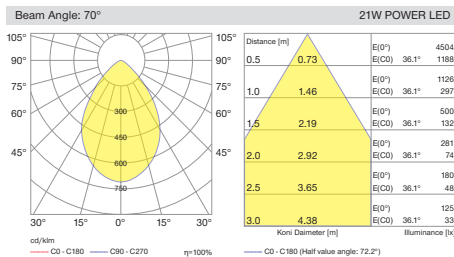

Leila Square Downlight / I02.PLR.15071

Power / Güç	CRI	Order Code / Sipariş Kodu	Kelvin	Lümen T_c=50° Lümen	kg 1.3			
			21W	CRI>80		I02.PLR.15071 . (.) . (...) . (.) . (..)	2700K	1435
			3000K	1480				
			3500K	1510				
			4000K	1540				
			5000K	1585				
	CRI>90	I02.PLR.15071 . (.) . (...) . (.) . (..)	2700K	1335				
			3000K	1375				
			3500K	1405				
			4000K	1432				
			5000K	X				
	CRI>98	I02.PLR.15071 . (.) . (...) . (.) . (..)	2700K	X				
			3000K	X				
			4000K	X				

* Code example / Kod örneği:
I02.PLR.15071 . 21 . 827 . WF . 01
1 2 3 4 5
1- Product code / Armatür kodu
2- Power / Güç
3- CRI / Kelvin
4- Reflector angle / Reflektör açısı
5- Colour / Ürün renk

Leila Square Downlight / I02.PLR.15073

Power / Güç	CRI	Order Code / Sipariş Kodu	Kelvin	Lümen T_c=50° Lümen	kg 2.5			
			2x21W	CRI>80		I02.PLR.15073 . (.) . (...) . (.) . (..)	2700K	2870
			3000K	2960				
			3500K	3020				
			4000K	3080				
			5000K	3170				
	CRI>90	I02.PLR.15073 . (.) . (...) . (.) . (..)	2700K	2670				
			3000K	2750				
			3500K	2810				
			4000K	2864				
			5000K	X				
	CRI>98	I02.PLR.15073 . (.) . (...) . (.) . (..)	2700K	X				
			3000K	X				
			4000K	X				

* Code example / Kod örneği:
I02.PLR.15073 . 21 . 827 . WF . 01
1 2 3 4 5
1- Product code / Armatür kodu
2- Power / Güç
3- CRI / Kelvin
4- Reflector angle / Reflektör açısı
5- Colour / Ürün renk

2	Watt - Driving Current / Watt - Sürüş Akımı	3	CRI / Kelvin		4	Reflector Angle / Reflektör Açısı	5	Product Color / Ürün Renk					
	21		21W - 500mA	827		CRI>80 - 2700K		927	CRI>90 - 2700K	WF	68° - Wide Flood	01	white
16	16W - 350mA	830	CRI>80 - 3000K	930	CRI>90 - 3000K	WF	2x68° - Wide Flood	02	ral 9010				
21	2x21W - 500mA	835	CRI>80 - 3500K	935	CRI>90 - 3500K			03	black				
16	2x16W - 350mA	840	CRI>80 - 4000K	940	CRI>90 - 4000K			04	gray				
		850	CRI>80 - 5000K					05	dark gray				
								06	special color