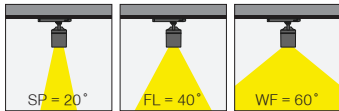

4 / Reflector Angle / Reflektör Açısı

* See page 317 for ldt files. / Işık eğrileri için sayfa 317 bakınız.

EN

- Die-cast aluminium body.
- Mains voltage: 220-240V / 50-60Hz.
- Clever thermal design with passive heat dissipation.
- With in-track adaptor suitable to 3-phase universal track.
- 90° rotation on vertical and 350° angle on horizontal axis with mechanical aiming lock.
- Clear safety glass.
- Suitable for DALI DIM system.
- High tech control systems of Warm Dim and Wireless Dim options.
- Basic colours: White, Black, Gray, Dark Gray, RAL9010 and special color options.
- Available accessories are Honeycomb Filter, Colour Filter, Antiglare Screen and Visor.
- Spot, Flood and Wide Flood beam angle options available with rotationally symmetric light distribution.
- Standart CRI>80, high CRI>90 and super high CRI>98 LED options available.
- Up to 103lm/W efficiency.
- High colour consistency: <3 SDCM

TR

- Alüminyum enjeksiyon gövde.
- 220-240V / 50-60Hz enerji girişli.
- Pasif soğutma teknolojisine sahip akıllı soğutma tasarımı.
- Ünlü 3-fazlı raya uygun trafolu ray adaptörlü.
- Dikeyde 90°, yatayda 350° hareket kabiliyetine sahip mekanik kilitlemeli mafsals sistemi.
- Tamperli cam.
- DALI DIM seçeneği mevcut.
- Yüksek teknoloji kontrol sistemleri olan Kablosuz DIM ve Sıcak DIM uygulamaları yapılabilir.
- Standart renk seçenekleri: Beyaz, Siyah, Gri, Koyu Gri, RAL9010 yanında isteğe bağlı özel renk seçenekleri uygulanabilir.
- Balpeteği Filtresi, Renk Filtresi, Kamaşma Önleyici ve Vizör aksesuar seçenekleri uygulanabilir.
- Dar, Geniş ve Çok Geniş reflektör açısı seçenekleri mevcuttur.
- Standart CRI>80, yüksek CRI>90 ve ekstra yüksek CRI>98 LED seçenekleri mevcuttur.
- 103lm/W'a varan verim.
- Yüksek renk uyumu: <3 SDCM