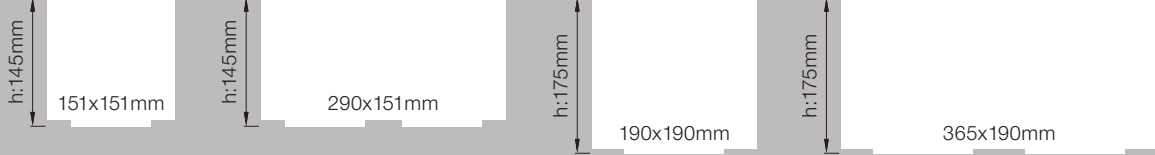

(..) / Complete Code / Komple Kod

MOFOS Surface

Mofos LC Surface

Mofos LC Surface

Mini Mofos Surface

Mini Mofos Surface

MOFOS LC and MINI MOFOS surface luminaires are visually comfortable and energy efficient lighting with different power and dimension options. Simple square and rectangular forms. MOFOS LC and MINI MOFOS has extraordinarily high light effectiveness with highest lumen per watt COB and efficient reflector integration.