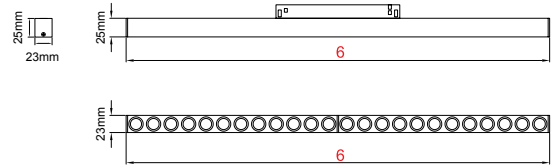

Technical Drawing / Teknik Çizim