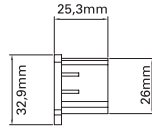

Order Code / Sipariş Kodu	Description / Tanım
MA.20	Middle Extension Part / Ray Ara Birleştirme Parçası