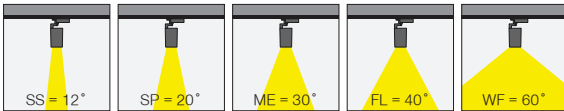

5 / Product Color / Ürün Renk

Technical Drawing / Teknik Çizim

4 / Reflector Angle / Reflektör Açısı

* See page 312 for ldt files. / Işık eğrileri için sayfa 312 bakınız.

EN

- Die-cast aluminium body.
- Mains voltage: 220-240V / 50-60Hz.
- Clever thermal design with passive heat dissipation.
- With 3-phase universal track adaptor.
- 90° rotation on vertical and 350° angle on horizontal axis with mechanical aiming lock.
- Clear safety glass.
- Basic colours: White, Black, Gray, Dark Gray, RAL9010 and special color options.
- Classic dimming systems of DALI, 1-10V and Phase-Cut Dim options.
- High tech control systems of Warm Dim and Wireless Dim options.
- Available accessories are Honeycomb Filter, Colour Filter, Antiglare Screen and Visor.
- Super Spot, Spot, Medium, Flood and Wide Flood beam angle options available with rotationally symmetric light distribution.
- Standart CRI>80, high CRI>90 and super high CRI>98 LED options available.
- Up to 144lm/W efficiency.
- High colour consistency: <3 SDCM