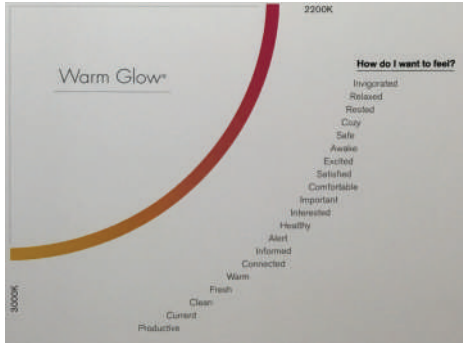

Deepress & Deepress Slim

Deepress

Deepress

Deepress

Deepress Slim

Deepress Slim

Warm Dimming / Sıcak Dim

Warm dimming enables halogen functionality in LED technology. LIPOM LIGHTING integrates warm dim COBs with its DEEPRESS range. When luminous intensity drops to 5%, colour temperature changes from 3000K to 1800K. This technology could be widely preferred especially at hospitality areas creating different atmospheres. Cafe, cinema, hotel, etc. this system could be used.

Sıcak dim teknolojisi ile halojen ampüllerdeki fonksiyonellik LED teknolojisinde de uygulanmaya başlamıştır. LIPOM LIGHTING DEEPRESS serisini bu teknoloji ile birleştirdi. Armatür %100'den %5'e doğru ışığını kısıtıkça, ışık Kelvin çıkışı 3000K'den 1800K'e doğru düşürerek mekanlara farklı bir atmosfer kazandırılmaktadır. Bu sistem özellikle otel, sinema, kafe vb alanlarda yaygın olarak kullanılabilir.