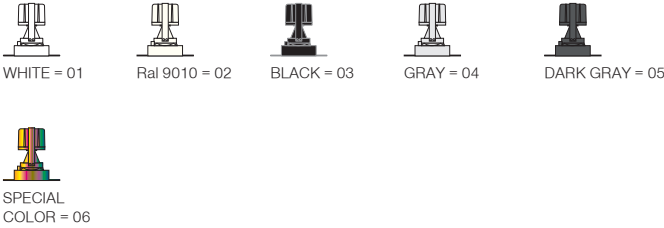

5 / Product Color / Ürün Renk