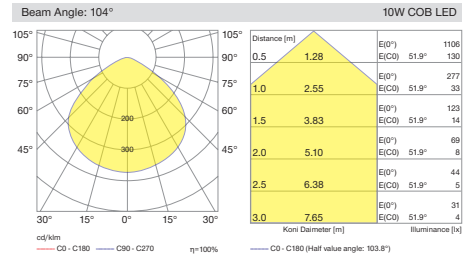

Neptun Mini Surface

Lipom
Lighting

5 / Product Color / Ürün Renk

4 / Reflector Angle / Reflektör Açısı

Technical Drawing / Teknik Çizim

EN

- Aluminium die-cast body.
- PMMA opal diffuser.
- Mains voltage: 220-240V / 50-60Hz.
- Clever thermal design with passive heat dissipation.
- Basic colours: White, Black, Gray, Dark Gray, RAL9010 and special color options.
- Standart CRI>80 LED option available.
- Up to 73lm/W efficiency.
- High colour consistency: <3 SDCM
- Easy mounting to ceiling with backplate.