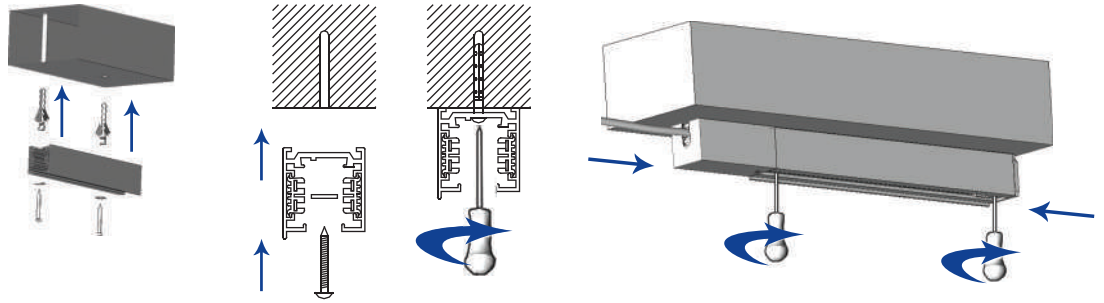

- Aluminium extruded body.
- IP20 protection class.
- 3-phase circuit system.
- Horizontal copper wire that eliminates the risk of miscontact of adaptor.
- Standart lenght of 1, 2 and 3 meter available. Optionally special lenght can be serviced.
- Pull strength : 100N (10kg)
- Torque max : 2.5 Nm
- Protection class : I
- Rated values : 10A, 250V
- Both surface monting and suspension alternatives available.

- Alüminyum profil gövde.
- IP20 koruma sınıfı.
- 3-Fazlı sistem.
- Ray içerisinde bulunan bakır telin dikey genişliği fazla olması sayesinde adaptörün raya temassızlığı ihtimali ortadan kaldırılmıştır.
- Standart boylar 1,2 ve 3 metre olup, 3 metre'ye kadar özel boy seçenekleri de mevcuttur.
- Taşıdığı yük : 100N (10Kg)
- Bükme momenti : 2.5 Nm
- Koruma Sınıfı : I
- Akım gerilimi : 10A, 250V
- Sıvaüstü ve sarkıt montaj seçenekleri mevcuttur.

Code / Kod	Lenght / Boy
MK.100	1m
MK.200	2m
MK.300	3m

- Aluminium extruded body.
- IP20 protection class.
- 3-phase circuit system.
- Horizontal copper wire that eliminates the risk of miscontact of adaptor.
- Standart lenght of 1, 2 and 3 meter available. Optionally special lenght can be serviced.
- Pull strength : 100N (10kg)
- Torque max : 2.5 Nm
- Protection class : I
- Rated values : 10A, 250V

- Alüminyum profil gövde.
- IP20 koruma sınıfı.
- 3-Fazlı sistem.
- Ray içerisinde bulunan bakır telin dikey genişliği fazla olması sayesinde adaptörün raya temassızlığı ihtimali ortadan kaldırılmıştır.
- Standart boylar 1,2 ve 3 metre olup, 3 metre'ye kadar özel boy seçenekleri de mevcuttur.
- Taşıdığı yük : 100N (10Kg)
- Bükme momenti : 2.5 Nm
- Koruma Sınıfı : I
- Akım gerilimi : 10A, 250V