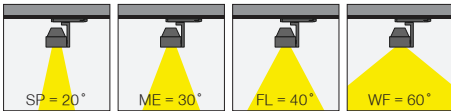

4 / Reflector Angle / Reflektör Açısı

* See page 315 for ldt files. / Işık eğrileri için sayfa 315 bakınız.

EN

- Die-cast aluminium body.
- Mains voltage: 220-240V / 50-60Hz.
- Clever thermal design with passive heat dissipation.
- With 3-phase universal in-track driver adaptor.
- 180° rotation on vertical and 350° angle on horizontal axis with mechanical aiming lock.
- Clear safety glass.
- Classic dimming system of DALI Dim option.
- High tech control systems of Warm Dim and Wireless Dim options.
- Basic colours: White, Black, Gray, Dark Gray, RAL9010 and special color options.
- Available accesories are Barn Door, Honeycomb Filter, Colour Filter, Antiglare Screen and Visor.
- Spot, Medium, Flood and Wide Flood beam angle options available with rotationally symmetric light distribution.
- Standart CRI>80, high CRI>90 and super high CRI>98 LED options available.
- Up to 135lm/W efficiency.
- High colour consistency: <3 SDCM

TR

- Alüminyum enjeksiyon gövde.
- 220-240V / 50-60Hz enerji girişli.
- Pasif soğutma teknolojisine sahip akıllı soğutma tasarımı.
- 3-Fazlı üniversal trafolu ray adaptörlü.
- Dikeyde 180°, yatayda 350° hareket kabiliyetine sahip mekanik kilitlemeli mafsal sistemi.
- Tamperli cam.
- Klasik DALI DIM seçeneği uygulanabilir.
- Yüksek teknoloji kontrol sistemleri olan Kablosuz DIM ve Sıcak DIM uygulamaları yapılabilir.
- Standart renk seçenekleri: Beyaz, Siyah, Gri, Koyu Gri, RAL9010 yanında isteğe bağlı özel renk seçenekleri uygulanabilir.
- Flap, Balpeteği Filtresi, Renk Filtresi, Kamaşma Önleyici ve Vizör aksesuar seçenekleri uygulanabilir.
- Dar, Orta, Geniş ve Çok Geniş reflektör açısı seçenekleri mevcuttur.
- Standart CRI>80, yüksek CRI>90 ve ekstra yüksek CRI>98 LED seçenekleri mevcuttur.
- 135lm/W'a varan verim.
- Yüksek renk uyumu: <3 SDCM