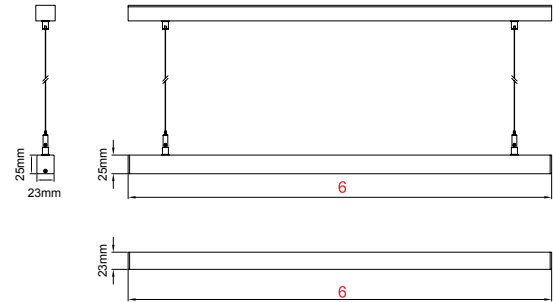

Technical Drawing / Teknik Çizim

EN

- Extruded aluminium body.
- 48V DC Voltage Input.
- Clever thermal design with passive heat dissipation.
- With DC/DC in-track adaptor compatible to Stucchi Low-Voltage track system. .
- Opal diffuser.
- Suitable for DALI DIM and 1-10V system.
- High tech control systems of Warm Dim and Wireless Dim options.
- Basic colours: White, Black, Gray, Dark Gray, RAL9010 and special color options.
- High CRI>90 and standart CRI>80 LED options available.
- High colour consistency: <3 SDCM
- With steel suspension cord up to 5.00mt

TR

- Alüminyum profil gövde.
- 48V DC girişli.
- Pasif soğutma teknolojisine sahip akıllı soğutma tasarımı.
- Stucchi 48V ray sistemine uygun DC/DC trafo adaptörlü
- Opal Difüzörlü
- DALI ve 1-10V DIM seçeneği mevcut.
- Yüksek teknoloji kontrol sistemleri olan Kablosuz DIM ve Sıcak DIM uygulamaları yapılabilir.
- Standart renk seçenekleri: Beyaz, Siyah, Gri, Koyu Gri, RAL9010 yanında isteğe bağlı özel renk seçenekleri uygulanabilir.
- Yüksek CRI>90 ve standart CRI>80 LED seçenekleri mevcuttur.
- Yüksek renk uyumu: <3 SDCM
- 5.00mt uzunluğa kadar çelik sarkıt teli.