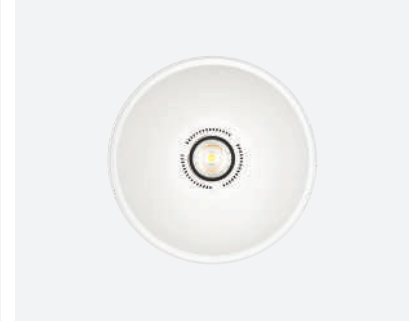

5 / Product Color / Ürün Renk

4 / Reflector Angle / Reflektör Açısı

* See page 956 for ldt files. / Işık eğrileri için sayfa 956 bakınız.

Technical Drawing / Teknik Çizim

EN

- Aluminium body.
- Mains voltage: 220-240V / 50-60Hz.
- Clever thermal design with passive heat dissipation.
- Clear safety glass.
- Classic dimming systems of DALI, 1-10V and Phase-Cut Dim options.
- High tech control systems of Tuneable White, Warm Dim and Wireless Dim options.
- Basic colours: White, Black, Gray, Dark Gray, RAL9010 and special color options.
- Available accessories are Honeycomb Filter and Colour Filter.
- Super Spot, Spot, Medium, Flood and Wide Flood beam angle options available with rotationally symmetric light distribution.
- Standart CRI>80, high CRI>90 and super high CRI>98 LED options available.
- Up to 137lm/W efficiency.
- High colour consistency: <3 SDCM
- Steel suspension cord integrated with up to 5.00mt lenght option.
- Luminaire supplied with ceiling rose for mains connection.

TR