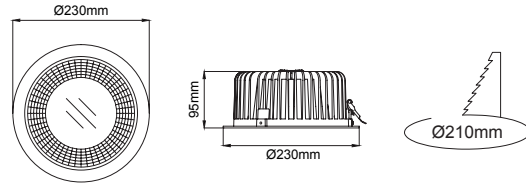

Technical Drawing / Teknik Çizim

4 / Angle / Açı

EN

- Die-cast aluminium body.
- Mains voltage: 220-240V / 50-60Hz.
- Clever thermal design with passive heat dissipation.
- Classic dimming systems of DALI, 1-10V and Phase-Cut Dim options.
- High tech control systems of Tuneable White and Wireless Dim options.
- Basic colours: White, Black, Gray, Dark Gray, RAL9010 and special color options.
- Wide Flood beam angle option available with rotationally symmetric light distribution.
- Standart CRI>80 and high CRI>90 LED options available.
- Up to 83lm/W efficiency.
- High colour consistency: <3 SDCM
- IP44 Protection rating.
- Gold plated reflector accessory option available upon request.
- UGR<22 in standart version.
- UGR<19 in microprismatic diffuser accessory integration.
- Emergency kit system can be integrated.

TR

- Alüminyum enjeksiyon gövde.
- 220-240V / 50-60Hz enerji giriřli.
- Pasif soğutma teknolojisine sahip akıllı soğutma tasarımı.
- Klasik DALI, 1-10V ve Faz DIM seçenekleri uygulanabilir.
- Yüksek teknoloji kontrol sistemleri olan Kablosuz DIM ve Dinamik Beyaz uygulamaları yapılabilir.
- Standart renk seçenekleri: Beyaz, Siyah, Gri, Koyu Gri, RAL9010 yanında isteğe bağılı özel renk seçenekleri uygulanabilir.
- Çok Geniş reflektör açısı seçeneğı mevcuttur.
- Standart CRI>80 ve yüksek CRI>90 LED seçenekleri mevcuttur.
- 83lm/W'a varan verim.
- Yüksek renk uyumu: <3 SDCM.
- IP44 koruma sınıfı.
- Altın rengi kaplama reflektör aksesuar seçeneğı mevcuttur.
- Standart versiyon UGR<22.
- Mikroprizmatik difüzör aksesuar versiyon UGR<19.
- Acil aydınlatma kit sistemi uygulanabilir.