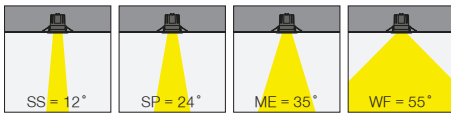

4 / Reflector Angle / Reflektör Açısı

Carmen Mini / I01.MLR.19015

	Power / Güç	CRI	Order Code / Sipariş Kodu	Kelvin	Lümen T_c=50° Lümen	
		15W	CRI>80	I01.MLR.19015 . (..) . (..) . (..) . (..)	2700K	1512
3000K					1543	
3500K					1574	
4000K					1605	
5000K					1653	
5000K					X	
15W		CRI>90	I01.MLR.19015 . (..) . (..) . (..) . (..)	2700K	1406	
				3000K	1435	
				3500K	1464	
				4000K	1493	
				5000K	X	
				5000K	X	
15W	CRI>98	I01.MLR.19015 . (..) . (..) . (..) . (..)	2700K	1083		
			3000K	1105		
			4000K	1127		

* Code example / Kod örneği:

I01.MLR.19015 . 15 . 827 . SS . 01

- 1- Product code / Armatür kodu
- 2- Power / Güç
- 3- CRI / Kelvin
- 4- Reflector angle / Reflektör açısı
- 5- Colour / Ürün renk

Complete Code / Komple Kod	2	3	4	5														
	Watt - Driving Current / Watt - Sürüş Akımı	CRI / Kelvin	Reflector Angle / Reflektör Açısı	Product Color / Ürün Renk														
	15	15W - 350mA	827 CRI>80 - 2700K	930 CRI>90 - 3000K	SS 12° - Super Spot	01 white												
							10	10W - 250mA	830 CRI>80 - 3000K	935 CRI>90 - 3500K	SP 24° - Spot	02 ral 9010						
													7	7W - 180mA	835 CRI>80 - 3500K	940 CRI>90 - 4000K	ME 35° - Medium	03 black
	4	4W - 100mA	840 CRI>80 - 4000K	9827 CRI>98 - 2700K	WF 55° - Wide Flood	04 gray												
							850 CRI>80 - 5000K	9830 CRI>98 - 3000K	05 dark gray									
										927 CRI>90 - 2700K	9840 CRI>98 - 4000K	06 special color