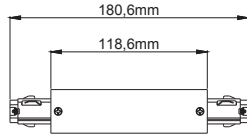

Order Code / Sipariş Kodu	Description / Tanım
MA.09	Right T Corner Part / Sağ T Köşe Bağlantı
MA.10	Left T Corner Part / Sol T Köşe Bağlantı