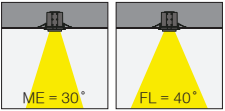

5 / Product Color / Ürün Renk

Technical Drawing / Teknik Çizim

4 / Reflector Angle / Reflektör Açısı

* See page 758 for ldt files. / Işık eğrileri için sayfa 758 bakınız.

EN

- Die-cast aluminium body.
- Mains voltage: 220-240V / 50-60Hz.
- Clever thermal design with passive heat dissipation.
- Clear safety glass.
- Classic dimming systems of DALI, 1-10V and Phase-Cut Dim options.
- High tech control systems of Tuneable White, Warm Dim and Wireless Dim options.
- Basic colours: White, Black, Gray, Dark Gray, RAL9010 and special color options.
- Available accessories are Honeycomb Filter and Colour Filter.
- Medium and Flood beam angle options available with rotationally symmetric light distribution.
- Standart CRI>80, high CRI>90 and super high CRI>98 LED options available.
- Up to 112lm/W efficiency.
- High colour consistency: <3 SDCM
- Emergency kit system can be integrated.