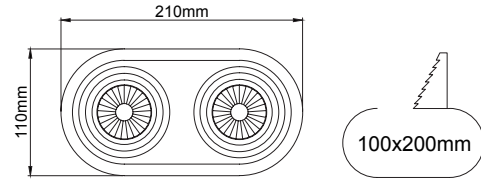

Technical Drawing / Teknik Çizim