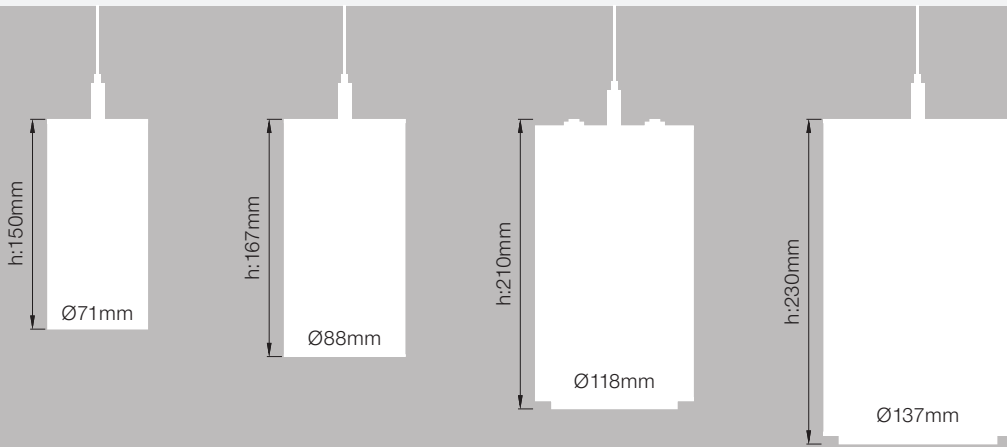

PIPA Pendant

Pipa Maxi Pendant

Pipa Pendant

Pipa Midi Pendant

Pipa Mini Pendant

PIPA is a pendant mounted spotlight range with different power and dimension options. Simple cylindrical form design it has extraordinarily high light effectiveness with highest lumen per watt COB and efficient reflector integration. Complete range can be supplied up to 5.00mt steel suspension wire.