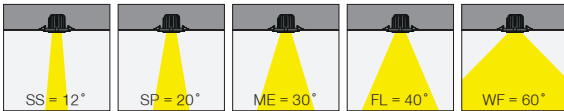

4 / Reflector Angle / Reflektör Açısı

* See page 754 for ldt files. / Işık eğrileri için sayfa 754 bakınız.

EN

- Die-cast aluminium body.
- Mains voltage: 220-240V / 50-60Hz.
- Clever thermal design with passive heat dissipation.
- 30° rotation on vertical and 30° angle on horizontal axis with mechanical aiming lock.
- Clear safety glass.
- Classic dimming systems of DALI, 1-10V and Phase-Cut Dim options.
- High tech control systems of Tuneable White, Warm Dim and Wireless Dim options.
- Basic colours: White, Black, Gray, Dark Gray, RAL9010 and special color options.
- Available accessories are Honeycomb Filter and Colour Filter.
- Super Spot, Spot, Medium, Flood and Wide Flood beam angle options available with rotationally symmetric light distribution.
- Standart CRI>80, high CRI>90 and super high CRI>98 LED options available.
- Up to 130lm/W efficiency.
- High colour consistency: <3 SDCM
- Emergency kit system can be integrated.

TR

- Alüminyum enjeksiyon gövde.
- 220-240V / 50-60Hz enerji girişi.
- Pasif soğutma teknolojisine sahip akıllı soğutma tasarımı.
- Dikeyde 30°, yatayda 30° hareket kabiliyetine sahip mekanik kilitlemeli mafsal sistemi.
- Tamperli cam.
- Klasik DALI, 1-10V ve Faz DIM seçenekleri uygulanabilir.
- Yüksek teknoloji kontrol sistemleri olan Kablosuz DIM, Sıcak DIM ve Dinamik Beyaz uygulamaları yapılabilir.
- Standart renk seçenekleri: Beyaz, Siyah, Gri, Koyu Gri, RAL9010 yanında isteğe bağlı özel renk seçenekleri uygulanabilir.
- Balpeteği Filtresi ve Renk Filtresi aksesuar seçenekleri uygulanabilir.
- Çok Dar, Dar, Orta, Geniş ve Çok Geniş reflektör açısı seçenekleri mevcuttur.
- Standart CRI>80, yüksek CRI>90 ve ekstra yüksek CRI>98 LED seçenekleri mevcuttur.
- 130lm/W'a varan verim.
- Yüksek renk uyumu: <3 SDCM
- Acil aydınlatma kit sistemi uygulanabilir.