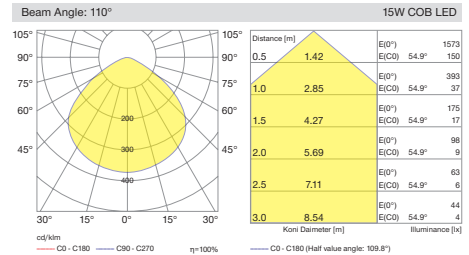

Neptun Midi Surface

Lipom
Lighting

5 / Product Color / Ürün Renk

4 / Reflector Angle / Reflektör Açısı

Technical Drawing / Teknik Çizim

EN

- Aluminium die-cast body.
- PMMA opal diffuser.
- Mains voltage: 220-240V / 50-60Hz.
- Clever thermal design with passive heat dissipation.
- Classic dimming systems of DALI, 1-10V and Phase-Cut Dim options.
- High tech control systems of Tuneable White and Wireless Dim options.
- Basic colours: White, Black, Gray, Dark Gray, RAL9010 and special color options.
- Standart CRI>80 LED option available.
- Up to 86lm/W efficiency.
- High colour consistency: <3 SDCM
- Easy mounting to ceiling with backplate.