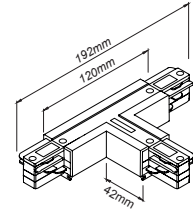

Order Code / Sipariş Kodu	Description / Tanım
EU.12	3-Way Coupler / 3'lü Bağlantı Elemanı