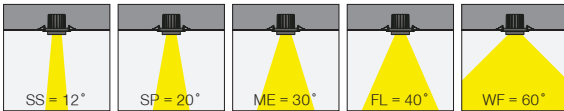

4 / Reflector Angle / Reflektör Açısı

* See page 754 for ldt files. / Işık eğrileri için sayfa 754 bakınız.

EN

- Die-cast aluminium body.
- Mains voltage: 220-240V / 50-60Hz.
- Clever thermal design with passive heat dissipation.
- 30° rotation on vertical and 30° angle on horizontal axis with mechanical aiming lock.
- Clear safety glass.
- Classic dimming systems of DALI, 1-10V and Phase-Cut Dim options.
- High tech control systems of Tuneable White, Warm Dim and Wireless Dim options.
- Basic colours: White, Black, Gray, Dark Gray, RAL9010 and special color options.
- Available accessories are Honeycomb Filter and Colour Filter.
- Super Spot, Spot, Medium, Flood and Wide Flood beam angle options available with rotationally symmetric light distribution.
- Standart CRI>80, high CRI>90 and super high CRI>98 LED options available.
- Up to 144lm/W efficiency.
- High colour consistency: <3 SDCM
- Emergency kit system can be integrated.

TR

- Alüminyum enjeksiyon gövde.
- 220-240V / 50-60Hz enerji girişi.
- Pasif soğutma teknolojisine sahip akıllı soğutma tasarımı.
- Dikeyde 30°, yatayda 30° hareket kabiliyetine sahip mekanik kilitlemeli mafsal sistemi.
- Tamperli cam.
- Klasik DALI, 1-10V ve Faz DIM seçenekleri uygulanabilir.
- Yüksek teknoloji kontrol sistemleri olan Kablosuz DIM, Sıcak DIM ve Dinamik Beyaz uygulamaları yapılabilir.
- Standart renk seçenekleri: Beyaz, Siyah, Gri, Koyu Gri, RAL9010 yanında isteğe bağlı özel renk seçenekleri uygulanabilir.
- Balpeteği Filtresi ve Renk Filtresi aksesuar seçenekleri uygulanabilir.
- Çok Dar, Dar, Orta, Geniş ve Çok Geniş reflektör açısı seçenekleri mevcuttur.
- Standart CRI>80, yüksek CRI>90 ve ekstra yüksek CRI>98 LED seçenekleri mevcuttur.
- 144lm/W'a varan verim.
- Yüksek renk uyumu: <3 SDCM
- Acil aydınlatma kit sistemi uygulanabilir.