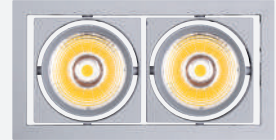

5 / Product Color / Ürün Renk

Technical Drawing / Teknik Çizim

4 / Reflector Angle / Reflektör Açısı

EN

- Die-cast aluminium body.
- Mains voltage: 220-240V / 50-60Hz.
- Clever thermal design with passive heat dissipation.
- 30° rotation on vertical and 30° angle on horizontal axis with mechanical aiming lock.
- Clear safety glass.
- Classic dimming systems of DALI, 1-10V and Phase-Cut Dim options.
- High tech control systems of Tuneable White, Warm Dim and Wireless Dim options.
- Basic colours: White, Black, Gray, Dark Gray, RAL9010 and special color options.
- Available accesories are Honeycomb Filter and Colour Filter.
- Super Spot, Spot, Medium, Flood and Wide Flood beam angle options available with rotationally symmetric light distribution.
- Standart CRI>80, high CRI>90 and super high CRI>98 LED options available.
- Up to 130lm/W efficiency.
- High colour consistency: <3 SDCM
- Emergency kit system can be integrated.

TR