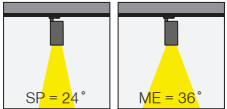

4 / Reflector Angle / Reflektör Açısı

* See page 316 for ldt files. / Işık eğrileri için sayfa 316 bakınız.

EN

- Die-cast aluminium body.
- Mains voltage: 220-240V / 50-60Hz.
- Clever thermal design with passive heat dissipation.
- With 3-phase universal track adaptor.
- 90° rotation on vertical and 350° angle on horizontal axis with mechanical aiming lock.
- Clear safety glass.
- Classic dimming systems of Phase-Cut, DALI and 1-10V Dim options.
- High tech control systems of Warm Dim and Wireless Dim options.
- Basic colours: White, Black, Gray, Dark Gray, RAL9010 and special color options.
- Available accessories are Honeycomb Filter, Colour Filter, Antiglare Screen and Visor.
- Spot and Medium beam angle options available with rotationally symmetric light distribution.
- Standart CRI>80, high CRI>90 and super high CRI>98 LED options available.
- Up to 124lm/W efficiency.
- High colour consistency: <3 SDCM

TR

- Alüminyum enjeksiyon gövde.
- 220-240V / 50-60Hz enerji girişli.
- Pasif soğutma teknolojisine sahip akıllı soğutma tasarımı.
- 3-Fazlı üniversal ray adaptörli.
- Dikeyde 90°, yatayda 350° hareket kabiliyetine sahip mekanik kilitlemeli mafsalsistemi.
- Tamperli cam.
- Klasik Faz-DIM, DALI ve 1-10V DIM seçenekleri uygulanabilir.
- Yüksek teknoloji kontrol sistemleri olan Kablosuz DIM ve Sıcak DIM uygulamaları yapılabilir.
- Standart renk seçenekleri: Beyaz, Siyah, Gri, Koyu Gri, RAL9010 yanında isteğe bağlı özel renk seçenekleri uygulanabilir.
- Balpeteği Filtresi, Renk Filtresi, Kamaşma Önleyici ve Vizör aksesuar seçenekleri uygulanabilir.
- Dar ve Orta reflektör açısı seçenekleri mevcuttur.
- Standart CRI>80, yüksek CRI>90 ve ekstra yüksek CRI>98 LED seçenekleri mevcuttur.
- 124lm/W'a varan verim.
- Yüksek renk uyumu: <3 SDCM