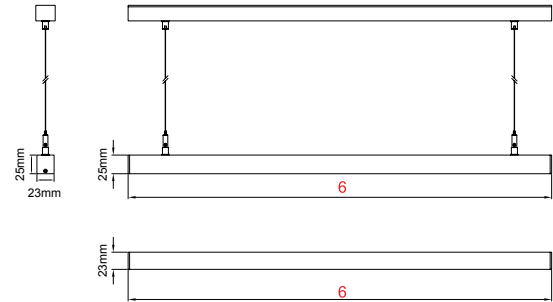

Sword Pendant 48V

Lipom
Lighting

5 / Product Color / Ürün Renk

4 / Angle / Açısı

* See page 408 for ldt files. / Işık eğrileri için sayfa 408 bakınız.

Technical Drawing / Teknik Çizim

EN

- Extruded aluminium body.
- 48V DC Voltage Input.
- Clever thermal design with passive heat dissipation.
- With DC/DC in-track adaptor compatible to Stucchi Low-Voltage track system. .
- Microprismatic diffuser with low UGR.
- Suitable for DALI DIM and 1-10V system.
- High tech control systems of Warm Dim and Wireless Dim options.
- Basic colours: White, Black, Gray, Dark Gray, RAL9010 and special color options.
- High CRI>90 and standart CRI>80 LED options available.
- High colour consistency: <3 SDCM
- With steel suspension cord up to 5.00mt