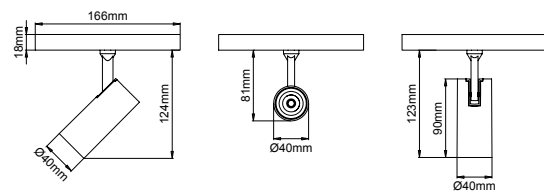

5 / Product Color / Ürün Renk

4 / Reflector Angle / Reflektör Açısı

Technical Drawing / Teknik Çizim / SHORT ARM

Technical Drawing / Teknik Çizim / LONG ARM

EN

- Die-cast aluminium body.
- 48V DC Voltage Input.
- Clever thermal design with passive heat dissipation.
- With DC/DC in-track adaptor compatible to Stucchi Low-Voltage track system.
- 90° rotation on vertical and 350° angle on horizontal axis with mechanical aiming lock.
- Clear safety glass.
- Classic dimming system of 1-10V and DALI Dim options.
- High tech control systems of Wireless White and Warm Dim.
- Basic colours: White, Black, Gray, Dark Gray, RAL9010 and special color options.
- Available accessories are Honeycomb Filter, Colour Filter, Antiglare Screen and Visor.
- Spot, Medium and Wide Flood beam angle options.
- Up to 71lm/W efficiency.