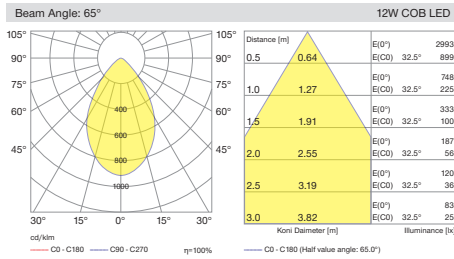

Leila Mini Surface / I02.PSM.15068

* Code example / Kod örneği:

I02.PSM.15068 . 12 . 827 . WF . 01

- 1- Product code / Armatür kodu
- 2- Power / Güç
- 3- CRI / Kelvin
- 4- Reflector angle / Reflektör açısı
- 5- Colour / Ürün renk

Power / Güç	CRI	Order Code / Sipariş Kodu	Kelvin	Lümen T_c=50° Lümen
12W	CRI>80	I02.PSM.15068 . (.) . (..) . (.) . (..)	2700K	768
			3000K	790
			3500K	808
			4000K	824
			5000K	850
	CRI>90	I02.PSM.15068 . (.) . (..) . (.) . (..)	2700K	715
			3000K	735
			3500K	750
			4000K	767
			5000K	X
CRI>98	I02.PSM.15068 . (.) . (..) . (.) . (..)	2700K	X	
		3000K	X	
		4000K	X	
Meat / Et COB	I02.PSM.15068 . (.) . (..) . (.) . (..)	1800K	X	
Food / Gıda COB	I02.PSM.15068 . (.) . (..) . (.) . (..)	2400K	X	
FISH / Balık COB	I02.PSM.15068 . (.) . (..) . (.) . (..)	6600K	X	

2	Watt - Driving Current / Watt - Sürüş Akımı		3				4		5		
			CRI / Kelvin				Reflector Angle / Reflektör Açısı		Product Color / Ürün Renk		
12	12W - 350mA		827	CRI>80 - 2700K	9827	CRI>98 - 2700K	WF	65° - Wide Flood		01	white
			830	CRI>80 - 3000K	9830	CRI>98 - 3000K				02	ral 9010
9	9W - 250mA		835	CRI>80 - 3500K	9840	CRI>98 - 4000K				03	black
			840	CRI>80 - 4000K						04	gray
			850	CRI>80 - 5000K						05	dark gray
			927	CRI>90 - 2700K						06	special color
			930	CRI>90 - 3000K							
			935	CRI>90 - 3500K							
			940	CRI>90 - 4000K