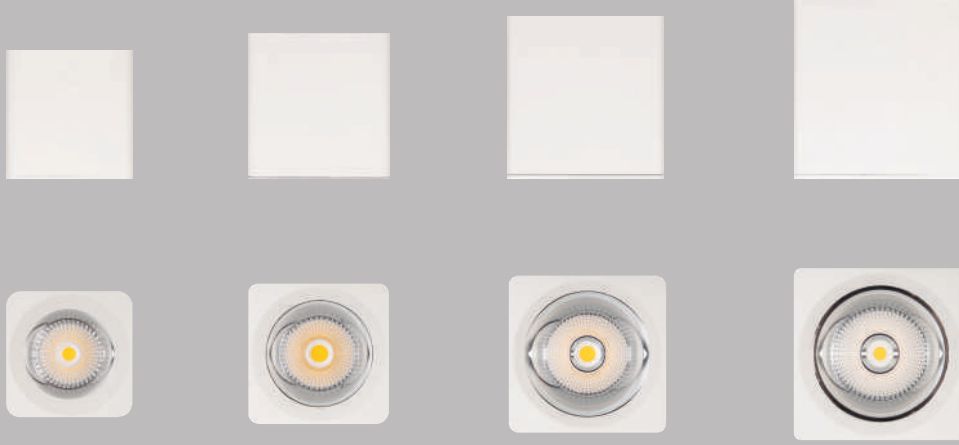

VENUS Surface

Venus Maxi

Venus Midi

Venus Mini

Venus Micro

VENUS is a surface mounted spotlight range with different power and dimension options. Simple square with radius edge form design. VENUS has extraordinarily high light effectiveness with highest lumen per watt COB and efficient reflector integration.