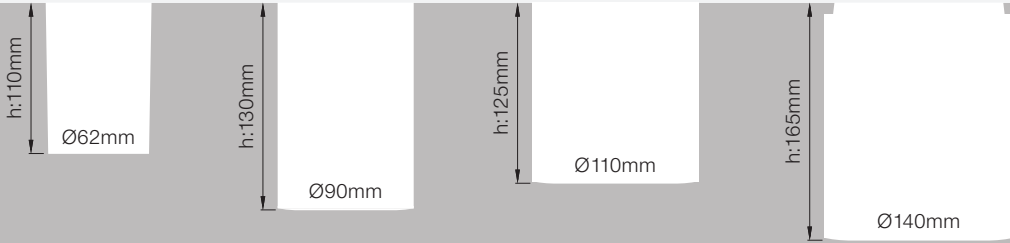

Accessories / Aksesuarlar

	Ext.Code / Kod:	
Colour Filter / Renkli Filtre	.CLF	•
Honeycomb Filter / Petekli Filtre	.VBP	•

CUB Surface

Cub Maxi Surface

Cub Midi Surface

Cub Mini Surface

Cub Micro Surface

CUB Surface range has different diameter and power output options with different beam angle option creates an effective architectural lighting solution for projects. Fix and low glare body structure creates visual comfort.