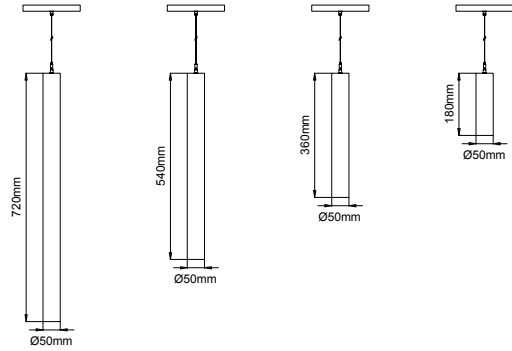

5 / Product Color / Ürün Renk

4 / Reflector Angle / Reflektör Açısı

* See page 407 for ldt files. / Işık eğrileri için sayfa 407 bakınız.

Technical Drawing / Teknik Çizim

EN

- Die-cast aluminium body.
- 48V DC Voltage Input.
- Clever thermal design with passive heat dissipation.
- With DC/DC in-track adaptor compatible to Stucchi Low-Voltage track system.
- Steel suspension chain up to 5.00mt height.
- Clear safety glass.
- Classic dimming system of 1-10V and DALI Dim options.
- High tech control systems of Wireless White and Warm Dim.
- Basic colours: White, Black, Gray, Dark Gray, RAL9010 and special color options.
- Available accessories are Honeycomb Filter, Colour Filter, Antiglare Screen and Visor.
- Medium, Flood and Wide Flood beam angle options.
- Up to 98lm/W efficiency.