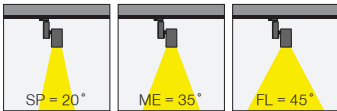

* See page 314 for ldt files. / Işık eğrileri için sayfa 314 bakınız.

EN

- Die-cast aluminium body.
- Mains voltage: 220-240V / 50-60Hz.
- Clever thermal design with passive heat dissipation.
- With 3-phase universal track adaptor.
- 180° rotation on vertical and 350° angle on horizontal axis with mechanical aiming lock.
- Clear safety glass.
- Classic dimming systems of DALI, 1-10V and Phase-Cut Dim options.
- High tech control systems of Warm Dim and Wireless Dim options.
- Basic colours: White, Black, Gray, Dark Gray, RAL9010 and special color options.
- Available accessories are Honeycomb Filter, Colour Filter, Antiglare Screen and Visor.
- Spot, Medium and Flood beam angle options available with rotationally symmetric light distribution.
- Standart CRI>80, high CRI>90 and super high CRI>98 LED options available.
- Up to 130lm/W efficiency.
- High colour consistency: <3 SDCM