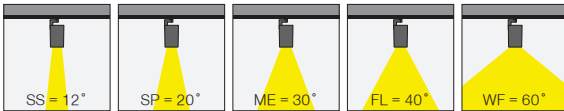

5 / Product Color / Ürün Renk

Technical Drawing / Teknik Çizim

4 / Reflector Angle / Reflektör Açısı

* See page 313 for ldt files. / Işık eğrileri için sayfa 313 bakınız.

EN

- Die-cast aluminium body.
- Mains voltage: 220-240V / 50-60Hz.
- Clever thermal design with passive heat dissipation.
- With 3-phase universal track adaptor.
- 90° rotation on vertical and 350° angle on horizontal axis with mechanical aiming lock.
- Clear safety glass.
- Classic dimming systems of DALI, 1-10V and Phase-Cut Dim options.
- High tech control systems of Tuneable White, Warm Dim and Wireless Dim options.
- Basic colours: White, Black, Gray, Dark Gray, RAL9010 and special color options.
- Available accessories are Honeycomb Filter, Colour Filter, Antiglare Screen and Visor.
- Super Spot, Spot, Medium, Flood and Wide Flood beam angle options available with rotationally symmetric light distribution.
- Standart CRI>80, high CRI>90 and super high CRI>98 LED options available.
- Up to 137lm/W efficiency.
- High colour consistency: <3 SDCM