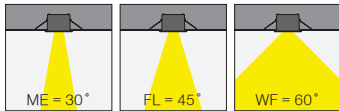

4 / Reflector Angle / Reflektör Açısı

* See page 1084 for ldt files. / Işık eğrileri için sayfa 1084 bakınız.

EN

- Die-cast aluminium body.
- Mains voltage: 220-240V / 50-60Hz.
- Clever thermal design with passive heat dissipation.
- Classic dimming systems of DALI, 1-10V and Phase-Cut Dim options.
- High tech control systems of Tuneable White, Warm Dim and Wireless Dim options.
- Basic colours: White, Black, Gray, Dark Gray, RAL9010 and special color options.
- Medium, Flood and Wide Flood beam angle option available with rotationally symmetric light distribution.
- Standart CRI>80 and high CRI>90 LED options available.
- Up to 131lm/W efficiency.
- High colour consistency: <3 SDCM
- Emergency kit system can be integrated.

TR

- Alüminyum enjeksiyon gövde.
- 220-240V / 50-60Hz enerji giriřli.
- Pasif soğutma teknolojisine sahip akıllı soğutma tasarımı.
- Klasik DALI, 1-10V ve Faz DIM seçenekleri uygulanabilir.
- Yüksek teknoloji kontrol sistemleri olan Kablosuz DIM, Sıcak DIM ve Dinamik Beyaz uygulamaları yapılabilir.
- Standart renk seçenekleri: Beyaz, Siyah, Gri, Koyu Gri, RAL9010 yanında isteğe bağılı özel renk seçenekleri uygulanabilir.
- Orta, Geniş ve Çok Geniş reflektör açısı seçeneğı mevcuttur.
- Standart CRI>80 ve yüksek CRI>90 LED seçenekleri mevcuttur.
- 131lm/W'a varan verim.
- Yüksek renk uyumu: <3 SDCM.
- Acil aydınlatma kit sistemi uygulanabilir.