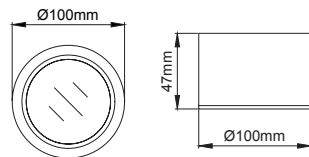

Neptun Mini Surface / I02.PSM.15080

Power / Güç	CRI	Order Code / Sipariş Kodu	Kelvin	Lümen T_c=50° Lümen
			2700K	676
10W	CRI>80	I02.PSM.15080 . (.) . (..) . (.) . (..)	3000K	697
			3500K	711
			4000K	725
			5000K	747
			2700K	629
	CRI>90	I02.PSM.15080 . (.) . (..) . (.) . (..)	3000K	648
			3500K	661
			4000K	674
			5000K	X
			2700K	X
	CRI>98	I02.PSM.15080 . (.) . (..) . (.) . (..)	3000K	X
			4000K	X
2700K			X	
Meat / Et COB	I02.PSM.15080 . (.) . (..) . (.) . (..)	1800K	X	
Food / Gıda COB	I02.PSM.15080 . (.) . (..) . (.) . (..)	2400K	X	
FISH / Balık COB	I02.PSM.15080 . (.) . (..) . (.) . (..)	6600K	X	

* Code example / Kod örneği:

I02.PSM.15080 . 10 . 827 . WF . 01

- 1- Product code / Armatür kodu
- 2- Power / Güç
- 3- CRI / Kelvin
- 4- Reflector angle / Reflektör açısı
- 5- Colour / Ürün renk

2	Watt - Driving Current / Watt - Sürüş Akımı	3	CRI / Kelvin	4	Reflector Angle / Reflektör Açısı	5		
						Product Color / Ürün Renk		
10	10W - 250mA	827	CRI>80 - 2700K	WF	104° - Wide Flood		01 white	
	6	6W - 180mA	830			CRI>80 - 3000K		02 ral 9010
835			CRI>80 - 3500K				03 black	
840			CRI>80 - 4000K				04 gray	
850			CRI>80 - 5000K				05 dark gray	
927			CRI>90 - 2700K				06 special color	
930			CRI>90 - 3000K					
935			CRI>90 - 3500K					
940			CRI>90 - 4000K					

Neptun Mini AC Surface / I02.PSM.15076 . (.) . (.) . (.) . (.) . AC

Lower height versions available with combination of AC PCB board technology that creates advantage for areas with low ceiling height.

AC PCB board seçeneği sayesinde armatür yüksekliği daha düşük olarak üretilebilir. Düşük tavan yüksekliğindeki alanlarda avantaj sağlar.