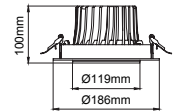

* Code example / Kod örneği:

I02.PLR.15015 . 27 . 827 . SP . 01

- 1- Product code / Armatür kodu
- 2- Power / Güç
- 3- CRI / Kelvin
- 4- Reflector angle / Reflektör açısı
- 5- Colour / Ürün renk

Complete Code / Komple Kod	2	3		4		5			
	Watt - Driving Current / Watt - Sürüş Akımı	CRI / Kelvin		Reflector Angle / Reflektör Açısı		Product Color / Ürün Renk			
I02.PLR.15015 . 27 . 827 . SP . 01	27 27W - 700mA	827	CRI>80 - 2700K	927	CRI>90 - 2700K	SP	16° - Spot	01 white	
			830 CRI>80 - 3000K					930 CRI>90 - 3000K	02 ral 9010
			835 CRI>80 - 3500K					935 CRI>90 - 3500K	03 black
			840 CRI>80 - 4000K					940 CRI>90 - 4000K	04 gray
			850 CRI>80 - 5000K						05 dark gray
									06 special color