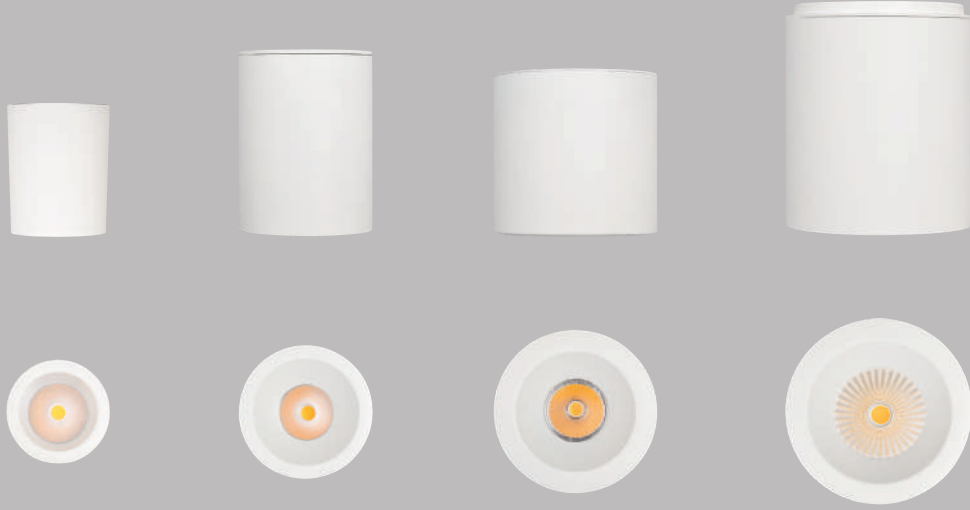

Accessories / Aksesuarlar

	Ext.Code / Kod:	
Colour Filter / Renkli Filtre	.CLF	•
Honeycomb Filter / Petekli Filtre	.VBP	•

CUB Surface

Cub Maxi Surface

Cub Midi Surface

Cub Mini Surface

Cub Micro Surface

CUB Surface range has different diameter and power output options with different beam angle option creates an effective architectural lighting solution for projects. Fix and low glare body structure creates visual comfort.