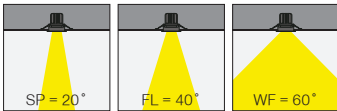

4 / Reflector Angle / Reflektör Açısı

* See page 759 for ldt files. / Işık eğrileri için sayfa 759 bakınız.

EN

- Die-cast aluminium body.
- Mains voltage: 220-240V / 50-60Hz.
- Clever thermal design with passive heat dissipation.
- 15° rotation on vertical and 15° angle on horizontal axis with mechanical aiming lock.
- Clear safety glass.
- Classic dimming systems of DALI, 1-10V and Phase-Cut Dim options.
- High tech control systems of Tuneable White, Warm Dim and Wireless Dim options.
- Basic colours: White, Black, Gray, Dark Gray, RAL9010 and special color options.
- Available accesories are Honeycomb Filter and Colour Filter.
- Spot, Flood and Wide Flood beam angle options available with rotationally symmetric light distribution.
- Standart CRI>80, high CRI>90 and super high CRI>98 LED options available.
- Up to 92lm/W efficiency.
- High colour consistency: <3 SDCM
- Emergency kit system can be integrated.

TR

- Alüminyum enjeksiyon gövde.
- 220-240V / 50-60Hz enerji girişli.
- Pasif soğutma teknolojisine sahip akıllı soğutma tasarımı.
- Dikeyde 15°, yatayda 15° hareket kabiliyetine sahip mekanik kilitlemeli mafsal sistemi.
- Tamperli cam.
- Klasik DALI, 1-10V ve Faz DIM seçenekleri uygulanabilir.
- Yüksek teknoloji kontrol sistemleri olan Kablosuz DIM, Sıcak DIM ve Dinamik Beyaz uygulamaları yapılabilir.
- Standart renk seçenekleri: Beyaz, Siyah, Gri, Koyu Gri, RAL9010 yanında isteğe bağlı özel renk seçenekleri uygulanabilir.
- Balpeteği Filtresi ve Renk Filtresi aksesuar seçenekleri uygulanabilir.
- Dar, Geniş ve Çok Geniş reflektör açısı seçenekleri mevcuttur.
- Standart CRI>80, yüksek CRI>90 ve ekstra yüksek CRI>98 LED seçenekleri mevcuttur.
- 92lm/W'a varan verim.
- Yüksek renk uyumu: <3 SDCM
- Acil aydınlatma kit sistemi uygulanabilir.