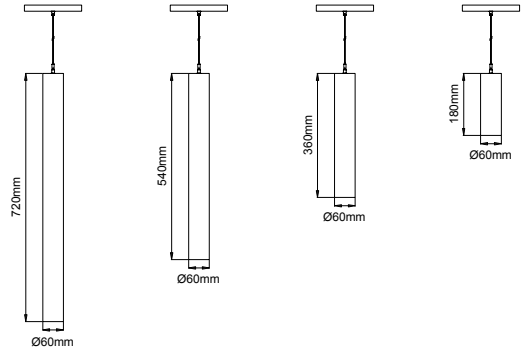

DARK GRAY = 05

SPECIAL
COLOR = 06

4 / Reflector Angle / Reflektör Açısı

* See page 406 for ldt files. / Işık eğrileri için sayfa 406 bakınız.

Technical Drawing / Teknik Çizim

EN

- Die-cast aluminium body.
- 48V DC Voltage Input.
- Clever thermal design with passive heat dissipation.
- With DC/DC in-track adaptor compatible to Stucchi Low-Voltage track system.
- Steel suspension chain up to 5.00mt height.
- Clear safety glass.
- Classic dimming system of 1-10V and DALI Dim options.
- High tech control systems of Wireless White and Warm Dim.
- Basic colours: White, Black, Gray, Dark Gray, RAL9010 and special color options.
- Available accessories are Honeycomb Filter, Colour Filter, Antiglare Screen and Visor.
- Spot, Flood and Wide Flood beam angle options.
- Up to 96lm/W efficiency.