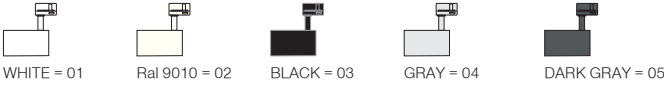

5 / Product Color / Ürün Renk