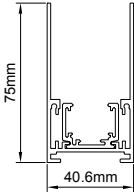

48V Low Voltage Track is integrated inside the AVX Modular Profile

48V Ray AVX Modular Profilinin içersisine entegrelidir.