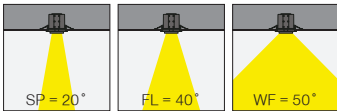

5 / Product Color / Ürün Renk

Technical Drawing / Teknik Çizim

4 / Reflector Angle / Reflektör Açısı

* See page 759 for ldt files. / Işık eğrileri için sayfa 759 bakınız.

EN

- Die-cast aluminium body.
- Mains voltage: 220-240V / 50-60Hz.
- Clever thermal design with passive heat dissipation.
- Clear safety glass.
- Classic dimming systems of DALI, 1-10V and Phase-Cut Dim options.
- High tech control systems of Tuneable White, Warm Dim and Wireless Dim options.
- Basic colours: White, Black, Gray, Dark Gray, RAL9010 and special color options.
- Available accessories are Honeycomb Filter and Colour Filter.
- Spot, Flood and Wide Flood beam angle options available with rotationally symmetric light distribution.
- Standart CRI>80, high CRI>90 and super high CRI>98 LED options available.
- Up to 101lm/W efficiency.
- High colour consistency: <3 SDCM
- Emergency kit system can be integrated.