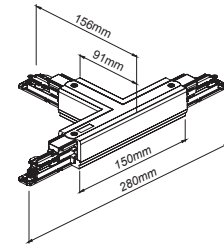

Order Code / Sipariş Kodu	Description / Tanım
MD.20	Middle Extension Part / Ara Birleştirme Parçası