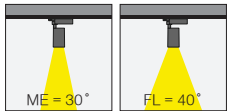

5 / Product Color / Ürün Renk

Technical Drawing / Teknik Çizim

4 / Reflector Angle / Reflektör Açısı

* See page 316 for ldt files. / Işık eğrileri için sayfa 316 bakınız.

EN

- Die-cast aluminium body.
- Mains voltage: 220-240V / 50-60Hz.
- Clever thermal design with passive heat dissipation.
- With 3-phase universal track adaptor.
- 90° rotation on vertical and 350° angle on horizontal axis with mechanical aiming lock.
- Clear safety glass.
- Classic dimming systems of DALI and 1-10V Dim options.
- High tech control systems of Warm Dim and Wireless Dim options.
- Basic colours: White, Black, Gray, Dark Gray, RAL9010 and special color options.
- Available accessories are Honeycomb Filter, Colour Filter, Antiglare Screen and Visor.
- Medium and Flood beam angle options available with rotationally symmetric light distribution.
- Standart CRI>80, high CRI>90 and super high CRI>98 LED options available.
- Up to 123lm/W efficiency.
- High colour consistency: <3 SDCM