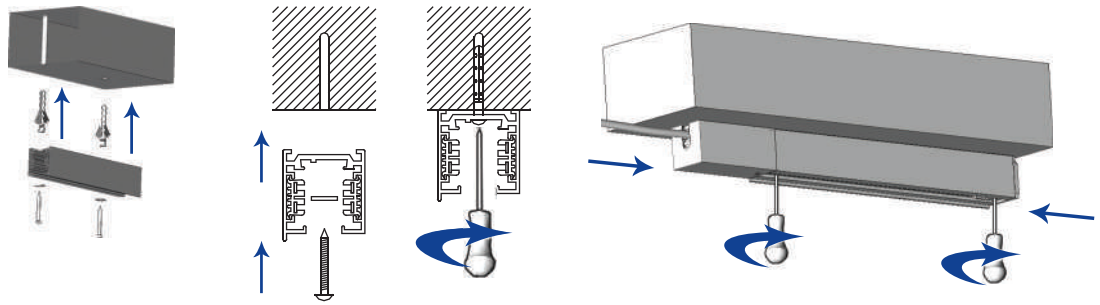

- Aluminium extruded body.
- IP20 protection class.
- 3-phase circuit system.
- The track houses 6 leads.4 for three phase mode, 2 for DALI mode.
- Standart lenght of 1, 2 and 3 meter available. Optionally special lenght can be serviced until 3mt.
- Pull strength : 100N (10kg)
- Torque max : 2.5 Nm
- Protection class : I
- Rated values : 10A, 250V
- Both surface monting and suspension alternatives available.

- Alüminyum profil gövde.
- IP20 koruma sınıfı.
- 3-Fazlı sistem.
- Ray içinde 6 adet bakır yolu vardır. 4'ü standart 3-Faz, 2'si DALI sinyali içindir.
- Standart boylar 1,2 ve 3 metre olup, 3 metre'ye kadar özel boy seçenekleri de mevcuttur.
- Taşıdığı yük : 100N (10Kg)
- Bükme momenti : 2.5 Nm
- Koruma Sınıfı : I
- Akım gerilimi : 10A, 250V
- Sıvaüstü ve sarkıt montaj seçenekleri mevcuttur.

Code / Kod	Lenght / Boy
MD.100	1m
MD.200	2m
MD.300	3m

- Aluminium extruded body.
- IP20 protection class.
- 3-phase circuit system.
- The track houses 6 leads.4 for three phase mode, 2 for DALI mode.
- Standart lenght of 1, 2 and 3 meter available. Optionally special lenght can be serviced until 3mt.
- Pull strength : 100N (10kg)
- Torque max : 2.5 Nm
- Protection class : I
- Rated values : 10A, 250V

- Alüminyum profil gövde.
- IP20 koruma sınıfı.
- 3-Fazlı sistem.
- Ray içinde 6 adet bakır yolu vardır. 4'ü standart 3-Faz, 2'si DALI sinyali içindir.
- Standart boylar 1,2 ve 3 metre olup, 3 metre'ye kadar özel boy seçenekleri de mevcuttur.
- Taşıdığı yük : 100N (10Kg)
- Bükme momenti : 2.5 Nm
- Koruma Sınıfı : I
- Akım gerilimi : 10A, 250V