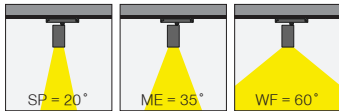

5 / Product Color / Ürün Renk

4 / Reflector Angle / Reflektör Açısı

Technical Drawing / Teknik Çizim / SHORT ARM

Technical Drawing / Teknik Çizim / LONG ARM

EN

- Die-cast aluminium body.
- 48V DC Voltage Input.
- Clever thermal design with passive heat dissipation.
- With DC/DC in-track adaptor compatible to Stucchi Low-Voltage track system.
- 90° rotation on vertical and 350° angle on horizontal axis with mechanical aiming lock.
- Clear safety glass.
- Classic dimming system of 1-10V and DALI Dim options.
- High tech control systems of Wireless White and Warm Dim.
- Basic colours: White, Black, Gray, Dark Gray, RAL9010 and special color options.
- Available accessories are Honeycomb Filter, Colour Filter, Antiglare Screen and Visor.
- Spot, Medium and Wide Flood beam angle options.
- Up to 71lm/W efficiency.