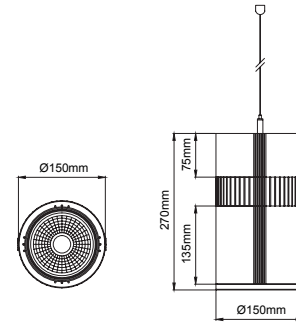

Technical Drawing / Teknik Çizim

EN

- Aluminium body.
- Mains voltage: 220-240V / 50-60Hz.
- Clever thermal design with passive heat dissipation.
- Clear safety glass.
- Classic dimming systems of DALI, 1-10V and Phase-Cut Dim options.
- High tech control systems of Tuneable White, Warm Dim and Wireless Dim options.
- Basic colours: White, Black, Gray, Dark Gray, RAL9010 and special color options.
- Available accessories are Honeycomb Filter and Colour Filter.
- Super Spot, Spot, Medium, Flood and Wide Flood beam angle options available with rotationally symmetric light distribution.
- Standart CRI>80, high CRI>90 and super high CRI>98 LED options available.
- Up to 138lm/W efficiency.
- High colour consistency: <3 SDCM
- Steel suspension cord integrated with up to 5.00mt length option.
- Luminaire supplied with ceiling rose for mains connection.
- Emergency kit system can be integrated only if the length increases.

TR

- Alüminyum gövde.
- 220-240V / 50-60Hz enerji girişli.
- Pasif soğutma teknolojisine sahip akıllı soğutma tasarımı.
- Tamperli cam.
- Klasik DALI, 1-10V ve Faz DIM seçenekleri uygulanabilir.
- Yüksek teknoloji kontrol sistemleri olan Kablosuz DIM, Sıcak DIM ve Dinamik Beyaz uygulamaları yapılabilir.
- Standart renk seçenekleri: Beyaz, Siyah, Gri, Koyu Gri, RAL9010 yanında isteğe bağlı özel renk seçenekleri uygulanabilir.
- Balpeteği Filtresi ve Renk Filtresi aksesuar seçenekleri uygulanabilir.
- Çok Dar, Dar, Orta, Geniş ve Çok Geniş reflektör açısı seçenekleri mevcuttur.
- Standart CRI>80, yüksek CRI>90 ve ekstra yüksek CRI>98 LED seçenekleri mevcuttur.
- 138lm/W'a varan verim.
- Yüksek renk uyumu: <3 SDCM
- 5.00mt yükseklik opsiyonuna kadar çelik sarkıt telli.
- Armatür tavana bağlantı noktasında rozans ile birlikte verilmektedir.
- Acil aydınlatma kit sistemi profil boyu uzarsa uygulanabilir.