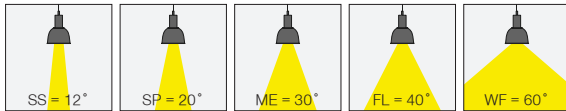

4 / Reflector Angle / Reflektör Açısı

* See page 956 for ldt files. / Işık eğrileri için sayfa 956 bakınız.