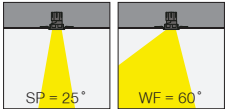

4 / Reflector Angle / Reflektör Açısı

* See page 763 for ldt files. / Işık eğrileri için sayfa 763 bakınız.

EN

- Die-cast aluminium body.
- Mains voltage: 220-240V / 50-60Hz.
- Clever thermal design with passive heat dissipation.
- Classic dimming systems of DALI, 1-10V and Phase-Cut Dim options.
- High tech control systems of Tuneable White, Warm Dim and Wireless Dim options.
- Basic colours: White, Black, Gray, Dark Gray, RAL9010 and special color options.
- Honeycomb Filter and Colour filter accessories are available.
- Spot when luminaire directed straight downwards and wallwasher wide when tilted.
- Standart CRI>80, high CRI>90 and super high CRI>98 LED options available.
- Up to 92lm/W efficiency.
- High colour consistency: <3 SDCM
- Emergency kit system can be integrated.

TR

- Alüminyum enjeksiyon gövde.
- 220-240V / 50-60Hz enerji girişli.
- Pasif soğutma teknolojisine sahip akıllı soğutma tasarımı.
- Klasik DALI, 1-10V ve Faz DIM seçenekleri uygulanabilir.
- Yüksek teknoloji kontrol sistemleri olan Kablosuz DIM, Sıcak DIM ve Dinamik Beyaz uygulamaları yapılabilir.
- Standart renk seçenekleri: Beyaz, Siyah, Gri, Koyu Gri, RAL9010 yanında isteğe bağlı özel renk seçenekleri uygulanabilir.
- Balpeteği ve Renk filtresi aksesuar seçenekleri uygulanabilir.
- Armatür direkt aşağı baktığında dar, yönlendirildiğinde ise çok geniş duvar boyama optik özelliğine sahiptir.
- Standart CRI>80, yüksek CRI>90 ve ekstra yüksek CRI>98 LED seçenekleri mevcuttur.
- 92lm/W'a varan verim.
- Yüksek renk uyumu: <3 SDCM
- Acil aydınlatma kit sistemi uygulanabilir.