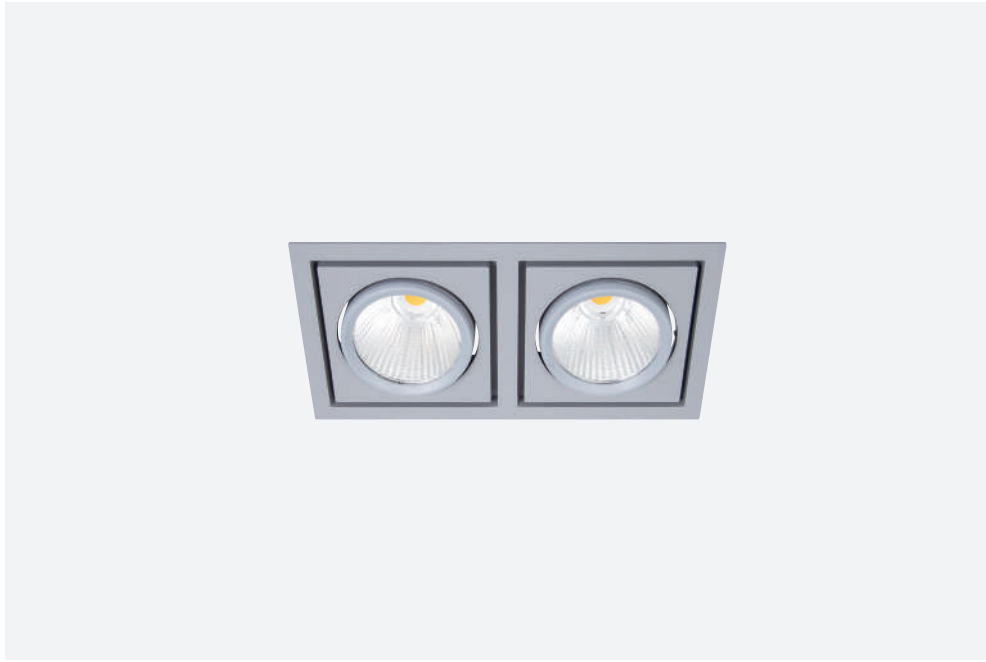

5 / Product Color / Ürün Renk

Technical Drawing / Teknik Çizim

4 / Reflector Angle / Reflektör Açısı

EN

- Die-cast aluminium body.
- Mains voltage: 220-240V / 50-60Hz.
- Clever thermal design with passive heat dissipation.
- 20° rotation on vertical and 20° angle on horizontal axis with mechanical aiming lock.
- Clear safety glass.
- Classic dimming systems of DALI, 1-10V and Phase-Cut Dim options.
- High tech control systems of Tuneable White, Warm Dim and Wireless Dim options.
- Basic colours: White, Black, Gray, Dark Gray, RAL9010 and special color options.
- Available accessories are Honeycomb Filter and Colour Filter.
- Spot, Medium, Flood and Wide Flood beam angle options available with rotationally symmetric light distribution.
- Standart CRI>80, high CRI>90 and super high CRI>98 LED options available.
- Up to 142lm/W efficiency.
- High colour consistency: <3 SDCM
- Emergency kit system can be integrated.

TR