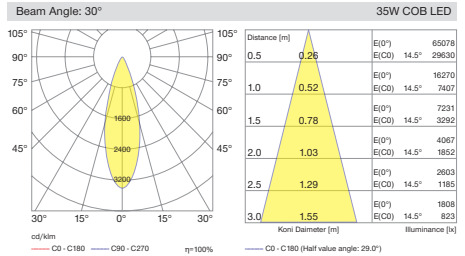

I01.MLR.13001