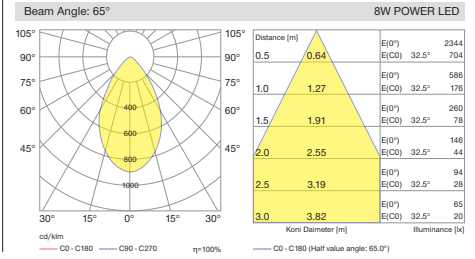

I02.PLR.15065

I02.PLR.15067

I02.PLR.15069

Power Led Downlight Series / Power Led Ankarlı Serisi

LUMEA SLIM Downlight

Lumea Slim Mega Downlight

Outer Dimension / Dış Ölçü

∅ 225mm