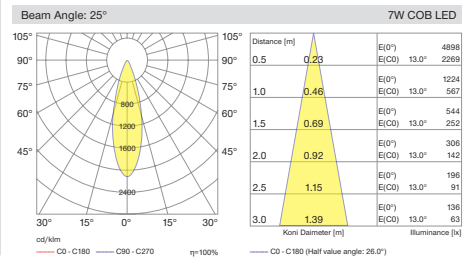

I01.MLR.14010

I01.MLR.17082

COB Led

Surface Series

Sivaüstü Serisi

www.lipom.com

Overview / Genel Bakış

- 688** Silindir Surface
- 700** Pipa Surface
- 714** Mars
- 720** Venus
- 726** Globus Surface
- 732** Cub Surface
- 744** Mofos Surface
- 756** Deepress Surface
- 766** Leila Surface
- 778** Leila COB Surface
- 790** Neptun Surface