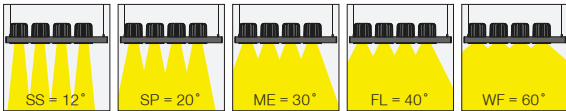

4 / Reflector Angle / Reflektör Açısı