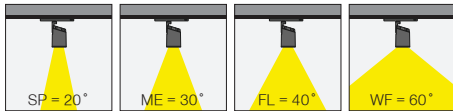

4 / Reflector Angle / Reflektör Açısı

* See page 315 for ldt files. / Işık eğrileri için sayfa 315 bakınız.

EN

- Die-cast aluminium body.
- Mains voltage: 220-240V / 50-60Hz.
- Clever thermal design with passive heat dissipation.
- With 3-phase universal track adaptor.
- 90° rotation on vertical and 350° angle on horizontal axis with mechanical aiming lock.
- Clear safety glass.
- Classic dimming system of DALI Dim option.
- High tech control systems of Warm Dim and Wireless Dim options.
- Basic colours: White, Black, Gray, Dark Gray, RAL9010 and special color options.
- Available accesories are Honeycomb Filter, Colour Filter, Antiglare Screen and Visor.
- Spot, Medium, Flood and Wide Flood beam angle options available with rotationally symmetric light distribution.
- Standart CRI>80, high CRI>90 and super high CRI>98 LED options available.
- Up to 139lm/W efficiency.
- High colour consistency: <3 SDCM

TR

- Alüminyum enjeksiyon gövde.
- 220-240V / 50-60Hz enerji girişli.
- Pasif soğutma teknolojisine sahip akıllı soğutma tasarımı.
- 3-Fazlı üniversal ray adaptörlü.
- Dikeyde 90°, yatayda 350° hareket kabiliyetine sahip mekanik kilitlemeli mafsals sistemi.
- Tamperli cam.
- Klasik DALI DIM seçeneği uygulanabilir.
- Yüksek teknoloji kontrol sistemleri olan Kablosuz DIM, Sıcak DIM ve Dinamik Beyaz uygulamaları yapılabilir.
- Standart renk seçenekleri: Beyaz, Siyah, Gri, Koyu Gri, RAL9010 yanında isteğe bağlı özel renk seçenekleri uygulanabilir.
- Balpeteği Filtresi, Renk Filtresi, Kamaşma Önleyici ve Vizör aksesuar seçenekleri uygulanabilir.
- Dar, Orta, Geniş ve Çok Geniş reflektör açı seçenekleri mevcuttur.
- Standart CRI>80, yüksek CRI>90 ve ekstra yüksek CRI>98 LED seçenekleri mevcuttur.
- 139lm/W'a varan verim.
- Yüksek renk uyumu: <3 SDCM