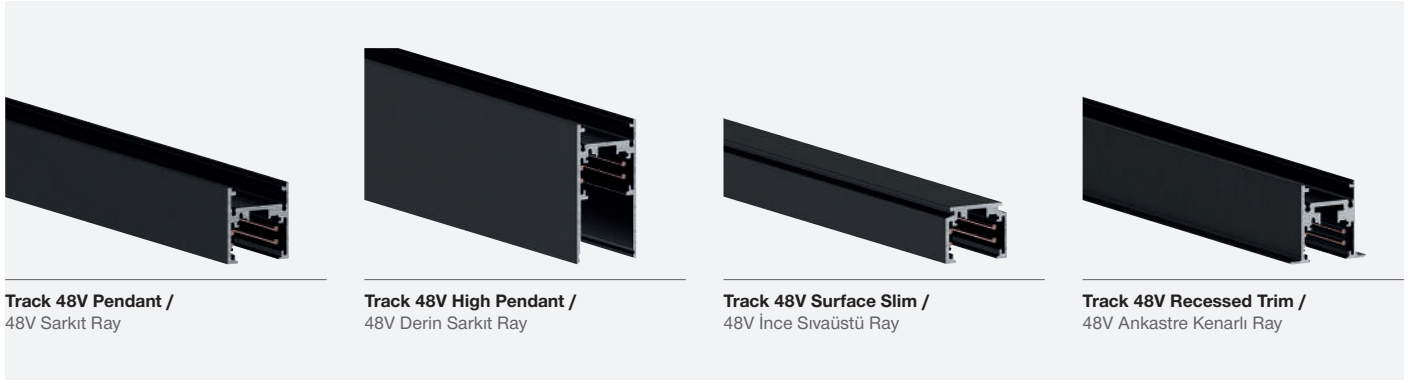

LOW VOLTAGE TRACKS

Track 48V Pendant /
48V Sarkit Ray

Track 48V High Pendant /
48V Derin Sarkit Ray

Track 48V Surface Slim /
48V İnce Sıvaüstü Ray

Track 48V Recessed Trim /
48V Ankastrre Kenarlı Ray

Track 48V Pendant /
48V Sarkit Ray