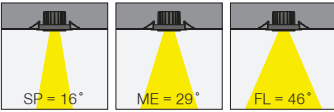

4 / Reflector Angle / Reflektör Açısı