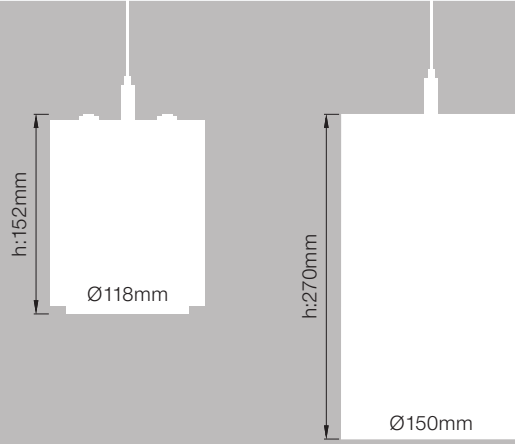

Ceiling rose cover with integrated cable cord grip integrated.

Plastik kablo tutacağı entegre edilmiş rozans armatürle birlikte verilmektedir.

GLOBUS Pendant

Globus Pendant

Globus Mini Pendant

GLOBUS pendant has extraordinarily high light effectiveness with highest lumen per watt COB and efficient reflector integration in two different alternative housing sizes.