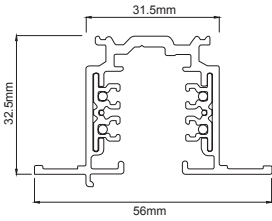

DALI Tracks System

- Aluminium extruded body.
- IP20 protection class.
- 3-phase circuit system.
- The track houses 6 leads.4 for three phase mode, 2 for DALI mode.
- Standart lenght of 1, 2 and 3 meter available. Optionally special lenght can be serviced until 3mt.
- Pull strength : 100N (10kg)
- Torque max : 2.5 Nm
- Protection class : I
- Rated values : 10A, 250V
- Both surface monting and suspension alternatives available.

- Alüminyum profil gövde.
- IP20 koruma sınıfı.
- 3-Fazlı sistem.
- Ray içinde 6 adet bakır yolu vardır. 4'ü standart 3-Faz, 2'si DALI sinyali içindir.
- Standart boylar 1,2 ve 3 metre olup, 3 metre'ye kadar özel boy seçenekleri de mevcuttur.
- Taşıdığı yük : 100N (10Kg)
- Bükme momenti : 2.5 Nm
- Koruma Sınıfı : I
- Akım gerilimi : 10A, 250V
- Sıvaüstü ve sarkıt montaj seçenekleri mevcuttur.

Code / Kod	Lenght / Boy
MD.100	1m
MD.200	2m
MD.300	3m

- Aluminium extruded body.
- IP20 protection class.
- 3-phase circuit system.
- The track houses 6 leads.4 for three phase mode, 2 for DALI mode.
- Standart lenght of 1, 2 and 3 meter available. Optionally special lenght can be serviced until 3mt.
- Pull strength : 100N (10kg)
- Torque max : 2.5 Nm
- Protection class : I
- Rated values : 10A, 250V

- Alüminyum profil gövde.
- IP20 koruma sınıfı.
- 3-Fazlı sistem.
- Ray içinde 6 adet bakır yolu vardır. 4'ü standart 3-Faz, 2'si DALI sinyali içindir.
- Standart boylar 1,2 ve 3 metre olup, 3 metre'ye kadar özel boy seçenekleri de mevcuttur.
- Taşıdığı yük : 100N (10Kg)
- Bükme momenti : 2.5 Nm
- Koruma Sınıfı : I
- Akım gerilimi : 10A, 250V

Code / Kod	Lenght / Boy
MDR.100	1m
MDR.200	2m
MDR.300	3m