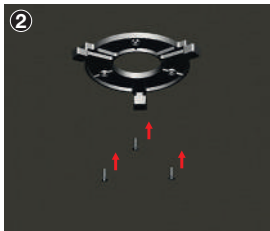

Backplate to be mounted to the ceiling.

Arka plaka tavana monte edilir.