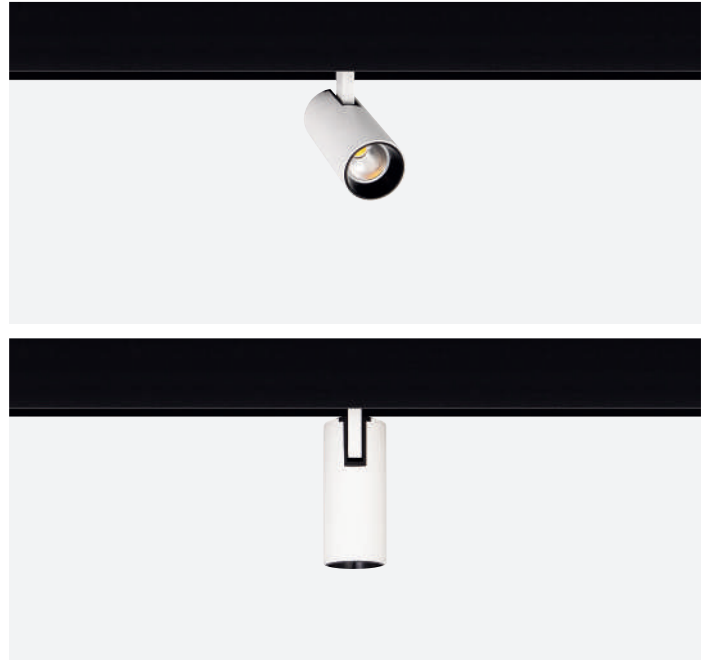

5 / Product Color / Ürün Renk

4 / Reflector Angle / Reflektör Açısı

Technical Drawing / Teknik Çizim / SHORT ARM

Technical Drawing / Teknik Çizim / LONG ARM

EN

- Die-cast aluminium body.
- 48V DC Voltage Input.
- Clever thermal design with passive heat dissipation.
- With DC/DC in-track adaptor compatible to Stucchi Low-Voltage track system.
- 90° rotation on vertical and 350° angle on horizontal axis with mechanical aiming lock.
- Clear safety glass.
- Classic dimming system of 1-10V and DALI Dim options.
- High tech control systems of Wireless White and Warm Dim.
- Basic colours: White, Black, Gray, Dark Gray, RAL9010 and special color options.
- Available accessories are Honeycomb Filter, Colour Filter, Antiglare Screen and Visor.
- Spot, Medium and Wide Flood beam angle options.
- Up to 71lm/W efficiency.