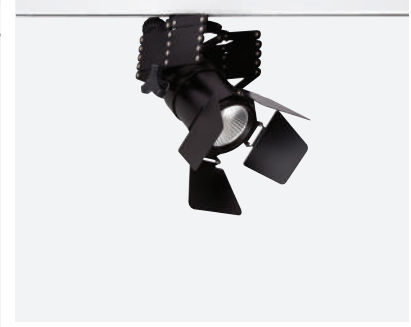

5 / Product Color / Ürün Renk

4 / Reflector Angle / Reflektör Açısı

* See page 316 for ldt files. / Işık eğrileri için sayfa 316 bakınız.

Technical Drawing / Teknik Çizim

EN

- Die-cast aluminium body.
- Mains voltage: 220-240V / 50-60Hz.
- Clever thermal design with passive heat dissipation.
- With 3-phase universal track adaptor.
- Rotational arm structure maximizes the flexibility of the lamp house adjustment to different directions.
- Clear safety glass.
- Classic dimming systems of Phase-Cut, DALI and 1-10V Dim options.
- High tech control systems of Warm Dim and Wireless Dim options.
- Basic colours: White, Black, Gray, Dark Gray, RAL9010 and special color options.
- Available accesories are Honeycomb Filter and Colour Filter.
- Barn Door is already installed to the front of the fixture.
- Only Medium beam angle option available with rotationally symmetric light distribution.
- Standart CRI>80, high CRI>90 and super high CRI>98 LED options available.
- Up to 132lm/W efficiency.
- High colour consistency: <3 SDCM

TR