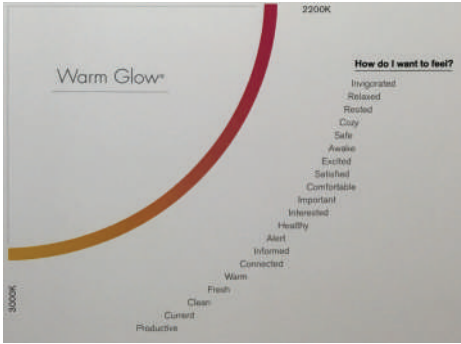

Mizar

Mizar

Mizar

Warm Dimming / Sıcak Dim

Warm dimming enables halogen functionality in LED technology. LIPOM LIGHTING integrates warm dim COBs with its MIZAR range. When luminous intensity drops to 5%, colour temperature changes from 3000K to 1800K. This technology could be widely preferred especially at hospitality areas creating different atmospheres. Cafe, cinema, hotels etc are the main areas that this system could be used.

Sıcak dim teknolojisi ile halojen ampüllerdeki fonksiyonellik LED teknolojisinde de uygulanmaya başlamıştır. LIPOM LIGHTING MİZAR serisini bu teknoloji ile birleştirdi. Armatür %100'den %5'e doğru ışığını

kıstıkça, ışık Kelvin çıkışı 3000K'den 1800K'e doğru düşürerek mekanlara farklı bir atmosfer kazandırılmaktadır. Bu sistem özellikle otel, sinema, kafe vb alanlarda yaygın olarak kullanılabilir.