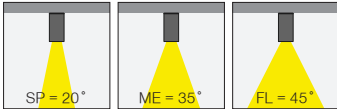

4 / Reflector Angle / Reflektör Açısı

* See page 883 for ldt files. / Işık eğrileri için sayfa 883 bakınız.

EN

- Die-cast aluminium body.
- Mains voltage: 220-240V / 50-60Hz.
- Clever thermal design with passive heat dissipation.
- Clear safety glass.
- Classic dimming systems of DALI, 1-10V and Phase-Cut Dim options.
- High tech control systems of Warm Dim and Wireless Dim options.
- Basic colours: White, Black, Gray, Dark Gray, RAL9010 and special color options.
- Available accessories are Honeycomb Filter and Colour Filter.
- Spot, Medium and Flood beam angle options available with rotationally symmetric light distribution.
- Standart CRI>80, high CRI>90 and super high CRI>98 LED options available.
- Up to 113lm/W efficiency.
- High colour consistency: <3 SDCM

TR

- Alüminyum enjeksiyon gövde.
- 220-240V / 50-60Hz enerji girişli.
- Pasif soğutma teknolojisine sahip akıllı soğutma tasarımı.
- Tamperli cam.
- Klasik DALI, 1-10V ve Faz DIM seçenekleri uygulanabilir.
- Yüksek teknoloji kontrol sistemleri olan Kablosuz DIM ve Sıcak DIM uygulamaları yapılabilir.
- Standart renk seçenekleri: Beyaz, Siyah, Gri, Koyu Gri, RAL9010 yanında isteğe bağlı özel renk seçenekleri uygulanabilir.
- Balpeteği Filtresi ve Renk Filtresi aksesuar seçenekleri uygulanabilir.
- Dar, Orta ve Geniş reflektör açısı seçenekleri mevcuttur.
- Standart CRI>80, yüksek CRI>90 ve ekstra yüksek CRI>98 LED seçenekleri mevcuttur.
- 113lm/W'a varan verim.
- Yüksek renk uyumu: <3 SDCM