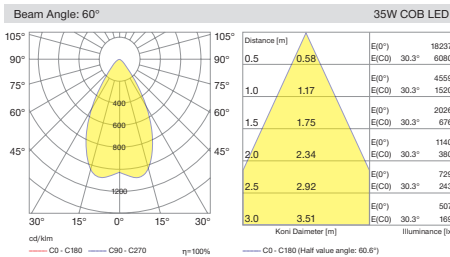

I01.MLR.13001