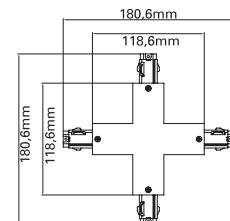

3-Phase Tracks System

Order Code / Sipariş Kodu	Description / Tanım
MA.01	Right End / Sağ Bitiş
MA.02	Left End / Sol Bitiş

Order Code / Sipariş Kodu	Description / Tanım
MA.04	Flexible Corner Part / Esnek Ara Bağlantı

Order Code / Sipariş Kodu	Description / Tanım
MA.05	Right L Feed Part / Sağ L Bağlantı
MA.06	Left L Feed Part / Sol L Bağlantı

Order Code / Sipariş Kodu	Description / Tanım
MA.07	X Feed Corner Part / X Bağlantı Elemanı