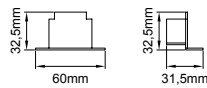

Order Code / Sipariş Kodu	Description / Tanım
MA.29	Right T Corner Part Recessed / Sağ T Köşe Bağlantı Ankastr
MA.30	Left T Corner Part Recessed / Sol T Köşe Bağlantı Ankastr