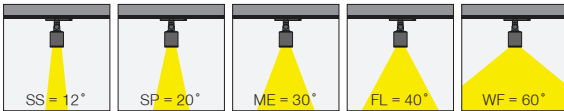

5 / Product Color / Ürün Renk

Technical Drawing / Teknik Çizim

4 / Reflector Angle / Reflektör Açısı

* See page 312 for ldt files. / Işık eğrileri için sayfa 312 bakınız.

EN

- Die-cast aluminium body.
- Mains voltage: 220-240V / 50-60Hz.
- Clever thermal design with passive heat dissipation.
- With 3-phase universal in-track adaptor.
- 180° rotation on vertical and 350° angle on horizontal axis with mechanical aiming lock.
- Clear safety glass.
- Classic dimming system of DALI Dim option.
- High tech control systems of Warm Dim and Wireless Dim options.
- Basic colours: White, Black, Gray, Dark Gray, RAL9010 and special color options.
- Available accesories are Barn Door, Honeycomb Filter, Colour Filter, Antiglare Screen and Visor.
- Super Spot, Spot, Medium, Flood and Wide Flood beam angle options available with rotationally symmetric light distribution.
- Standart CRI>80, high CRI>90 and super high CRI>98 LED options available.
- Up to 131lm/W efficiency.
- High colour consistency: <3 SDCM