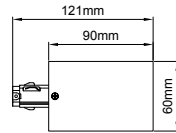

Order Code / Sipariş Kodu	Description / Tanım
MA.25	Right L Feed Part Recessed / Sağ L Bağlantı Ankastr
MA.26	Left L Feed Part Recessed / Sol L Bağlantı Ankastr