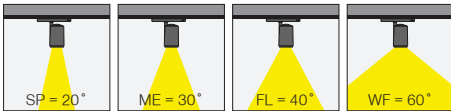

* See page 315 for ldt files. / Işık eğrileri için sayfa 315 bakınız.

EN

- Die-cast aluminium body.
- Mains voltage: 220-240V / 50-60Hz.
- Clever thermal design with passive heat dissipation.
- With 3-phase universal track adaptor.
- 90° rotation on vertical and 350° angle on horizontal axis with mechanical aiming lock.
- Clear safety glass.
- Classic dimming systems of DALI, 1-10V and Phase-Cut Dim options.
- High tech control systems of Warm Dim and Wireless Dim options.
- Basic colours: White, Black, Gray, Dark Gray, RAL9010 and special color options.
- Available accesories are Honeycomb Filter, Colour Filter, Antiglare Screen and Visor.
- Spot, Medium, Flood and Wide Flood beam angle options available with rotationally symmetric light distribution.
- Standart CRI>80, high CRI>90 and super high CRI>98 LED options available.
- Up to 131lm/W efficiency.
- High colour consistency: <3 SDCM