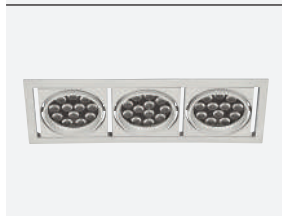

Lumea Mofos / I02.PLR.14120

* Code example / Kod örneği:
I02.PLR.14120 . 27 . 827 . SP . 01
1 2 3 4 5

Power / Güç	CRI	Order Code / Sipariş Kodu	Kelvin	Lümen T_c=50° Lümen
3x27W	CRI>80	I02.PLR.14120 . (..) . (...) . (..) . (..)	2700K	8820
			3000K	9090
			3500K	9276
			4000K	9465
			5000K	9750
CRI>90	I02.PLR.14120 . (..) . (...) . (..) . (..)	2700K	8202	
		3000K	8454	
		3500K	8625	
		4000K	8805	
		5000K	X