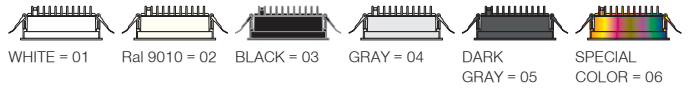

4 / Reflector Angle / Reflektör Açısı

5 / Product Color / Ürün Renk