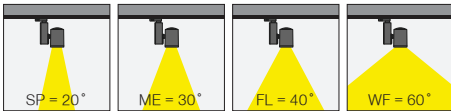

* See page 315 for ldt files. / İşık eğrileri için sayfa 315 bakınız.

EN

- Die-cast aluminium body.
- Mains voltage: 220-240V / 50-60Hz.
- Clever thermal design with passive heat dissipation.
- With 3-phase universal track adaptor.
- 180° rotation on vertical and 350° angle on horizontal axis with mechanical aiming lock.
- Clear safety glass.
- Classic dimming systems of DALI, 1-10V and Phase-Cut Dim options.
- High tech control systems of Warm Dim and Wireless Dim options.
- Basic colours: White, Black, Gray, Dark Gray, RAL9010 and special color options.
- Available accessories are Honeycomb Filter, Colour Filter, Antiglare Screen and Visor.
- Spot, Medium, Flood and Wide Flood beam angle options available with rotationally symmetric light distribution.
- Standart CRI>80, high CRI>90 and super high CRI>98 LED options available.
- Up to 135lm/W efficiency.
- High colour consistency: <3 SDCM