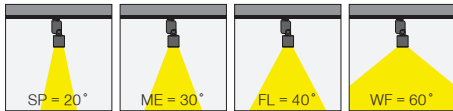

5 / Product Color / Ürün Renk

4 / Reflector Angle / Reflektör Açısı

* See page 315 for ldt files. / Işık eğrileri için sayfa 315 bakınız.

Technical Drawing / Teknik Çizim

EN

- Die-cast aluminium body.
- Mains voltage: 220-240V / 50-60Hz.
- Clever thermal design with passive heat dissipation.
- With 3-phase universal track adaptor.
- 90° rotation on vertical and 350° angle on horizontal axis with mechanical aiming lock.
- Clear safety glass.
- Classic dimming systems of DALI, 1-10V and Phase-Cut Dim options.
- High tech control systems of Warm Dim and Wireless Dim options.
- Basic colours: White, Black, Gray, Dark Gray, RAL9010 and special color options.
- Available accesories are Barn Door, Honeycomb Filter, Colour Filter, Antiglare Screen and Visor.
- Spot, Medium, Flood and Wide Flood beam angle options available with rotationally symmetric light distribution.
- Standart CRI>80, high CRI>90 and super high CRI>98 LED options available.
- Up to 136lm/W efficiency.
- High colour consistency: <3 SDCM