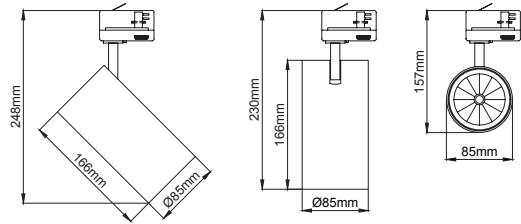

Technical Drawing / Teknik Çizim

EN

- Die-cast aluminium body.
- Mains voltage: 220-240V / 50-60Hz.
- Clever thermal design with passive heat dissipation.
- With 3-phase universal track adaptor.
- 90° rotation on vertical and 350° angle on horizontal axis with mechanical aiming lock.
- Clear safety glass.
- Classic dimming system of DALI.
- High tech control systems of Warm Dim and Wireless Dim options.
- Basic colours: White, Black, Gray, Dark Gray, RAL9010 and special color options.
- Available accessories are Honeycomb Filter, Colour Filter, Antiglare Screen and Visor.
- Spot, Medium and Flood beam angle options available with rotationally symmetric light distribution.
- Standart CRI>80, high CRI>90 and super high CRI>98 LED options available.
- Up to 121lm/W efficiency.
- High colour consistency: <3 SDCM

TR

- Alüminyum enjeksiyon gövde.
- 220-240V / 50-60Hz enerji girişli.
- Pasif soğutma teknolojisine sahip akıllı soğutma tasarımı.
- 3-Fazlı üniversal ray adaptörü.
- Dikeyde 90°, yatayda 350° hareket kabiliyetine sahip mekanik kilitlemeli mafsals sistemi.
- Tamperli cam.
- Klasik DALI DIM seçeneği uygulanabilir.
- Yüksek teknoloji kontrol sistemleri olan Kablosuz DIM ve Sıcak DIM uygulamaları yapılabilir.
- Standart renk seçenekleri: Beyaz, Siyah, Gri, Koyu Gri, RAL9010 yanında isteğe bağlı özel renk seçenekleri uygulanabilir.
- Balpeteği Filtresi, Renk Filtresi, Kamaşma Önleyici ve Vizör aksesuar seçenekleri uygulanabilir.
- Dar, Orta ve Geniş reflektör açısı seçenekleri mevcuttur.
- Standart CRI>80, yüksek CRI>90 ve ekstra yüksek CRI>98 LED seçenekleri mevcuttur.
- 121lm/W'a varan verim.
- Yüksek renk uyumu: <3 SDCM