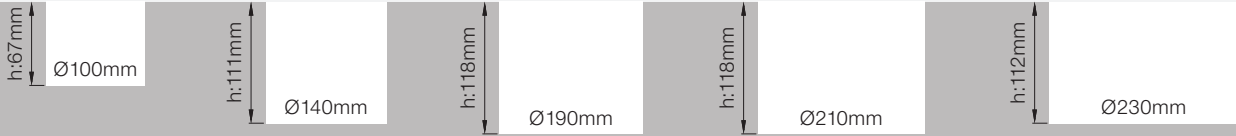

NEPTUN Surface

Neptun Mega Surface

Neptun Maxi Surface

Neptun Surface

Neptun Midi Surface

Neptun Mini Surface

Standart type with LED Driver / LED Trafolu standart tip

Short version with AC PCB without led driver / 220-240V PCB sistemine sahip trafosuz kısa versiyon