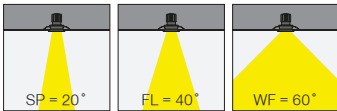

4 / Reflector Angle / Reflektör Açısı

* See page 759 for ldt files. / Işık eğrileri için sayfa 759 bakınız.

EN

- Die-cast aluminium body.
- Mains voltage: 220-240V / 50-60Hz.
- Clever thermal design with passive heat dissipation.
- 15° rotation on vertical and 15° angle on horizontal axis with mechanical aiming lock.
- Clear safety glass.
- Classic dimming systems of DALI, 1-10V and Phase-Cut Dim options.
- High tech control systems of Tuneable White, Warm Dim and Wireless Dim options.
- Basic colours: White, Black, Gray, Dark Gray, RAL9010 and special color options.
- Available accesories are Honeycomb Filter and Colour Filter.
- Spot, Flood and Wide Flood beam angle options available with rotationally symmetric light distribution.
- Standart CRI>80, high CRI>90 and super high CRI>98 LED options available.
- Up to 92lm/W efficiency.
- High colour consistency: <3 SDCM
- Emergency kit system can be integrated.

TR

- Alüminyum enjeksiyon gövde.
- 220-240V / 50-60Hz enerji girişli.
- Pasif soğutma teknolojisine sahip akıllı soğutma tasarımı.
- Dikeyde 15°, yatayda 15° hareket kabiliyetine sahip mekanik kilitlemeli mafsal sistemi.
- Tamperli cam.
- Klasik DALI, 1-10V ve Faz DIM seçenekleri uygulanabilir.
- Yüksek teknoloji kontrol sistemleri olan Kablosuz DIM, Sıcak DIM ve Dinamik Beyaz uygulamaları yapılabilir.
- Standart renk seçenekleri: Beyaz, Siyah, Gri, Koyu Gri, RAL9010 yanında isteğe bağlı özel renk seçenekleri uygulanabilir.
- Balpeteği Filtresi ve Renk Filtresi aksesuar seçenekleri uygulanabilir.
- Dar, Geniş ve Çok Geniş reflektör açısı seçenekleri mevcuttur.
- Standart CRI>80, yüksek CRI>90 ve ekstra yüksek CRI>98 LED seçenekleri mevcuttur.
- 92lm/W'a varan verim.
- Yüksek renk uyumu: <3 SDCM
- Acil aydınlatma kit sistemi uygulanabilir.