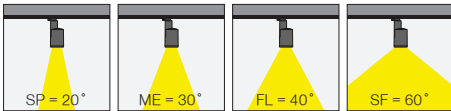

4 / Reflector Angle / Reflektör Açısı

* See page 314 for ldt files. / İşik eğrileri için sayfa 314 bakınız.

EN

- Die-cast aluminium body.
- Mains voltage: 220-240V / 50-60Hz.
- Clever thermal design with passive heat dissipation.
- With 3-phase universal track adaptor.
- 90° rotation on vertical and 350° angle on horizontal axis with mechanical aiming lock.
- Clear safety glass.
- Classic dimming systems of DALI and 1-10V Dim options.
- High tech control systems of Warm Dim and Wireless Dim options.
- Basic colours: White, Black, Gray, Dark Gray, RAL9010 and special color options.
- Available accesories are Honeycomb Filter, Colour Filter, Antiglare Screen and Visor.
- Spot, Medium, Flood and Wide Flood beam angle options available with rotationally symmetric light distribution.
- Standart CRI>80, high CRI>90 and super high CRI>98 LED options available.
- Up to 137lm/W efficiency.
- High colour consistency: <3 SDCM

TR

- Alüminyum enjeksiyon gövde.
- 220-240V / 50-60Hz enerji giriřli.
- Pasif sođutma teknolojisine sahip akıllı sođutma tasarımı.
- 3-Fazlı üniversal ray adaptörlü.
- Dikeyde 90°, yatayda 350° hareket kabiliyetine sahip mekanik kilitlemeli mafsalsistemi.
- Tamperli cam.
- Klasik DALI ve 1-10V DIM seçenekleri uygulanabilir.
- Yüksek teknoloji kontrol sistemleri olan Kablosuz DIM ve Sıcak DIM uygulamaları yapılabilir.
- Standart renk seçenekleri: Beyaz, Siyah, Gri, Koyu Gri, RAL9010 yanında isteđe bađlı özel renk seçenekleri uygulanabilir.
- Balpeteđi Filtresi, Renk Filtresi, Kamařma Önleyici ve Vizör aksesuar seçenekleri uygulanabilir.
- Dar, Orta, Geniř ve Çok Geniř reflektör açısı seçenekleri mevcuttur.
- Standart CRI>80, yüksek CRI>90 ve ekstra yüksek CRI>98 LED seçenekleri mevcuttur.
- 137lm/W'a varan verim.
- Yüksek renk uyumu: <3 SDCM