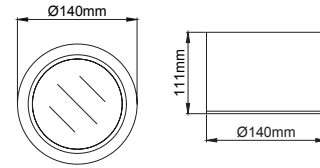

Neptun Midi Surface

Lipom
Lighting

5 / Product Color / Ürün Renk

4 / Reflector Angle / Reflektör Açısı

Technical Drawing / Teknik Çizim

EN

- Aluminium die-cast body.
- PMMA opal diffuser.
- Mains voltage: 220-240V / 50-60Hz.
- Clever thermal design with passive heat dissipation.
- Classic dimming systems of DALI, 1-10V and Phase-Cut Dim options.
- High tech control systems of Tuneable White and Wireless Dim options.
- Basic colours: White, Black, Gray, Dark Gray, RAL9010 and special color options.
- Standart CRI>80 LED option available.
- Up to 86lm/W efficiency.
- High colour consistency: <3 SDCM
- Easy mounting to ceiling with backplate.