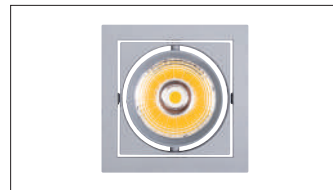

Design / Dizayn

MOFOS spot range is magnificent design for recessed applications. Thanks to its practical ceiling clips system, installation on site is easy for both single, double and triple versions.

Mükemmel teknik tasarıma sahip MOFOS armatür serisi, pratik montaj yayları sayesinde tekli, ikili ve üçlü çeşitlerinde montajı kolaydır.