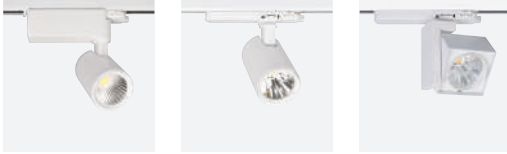

I01.MLT.16165

I01.MLT.41245

I01.MLT.16160