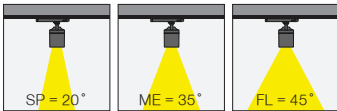

4 / Reflector Angle / Reflektör Açısı

* See page 314 for ldt files. / Işık eğrileri için sayfa 314 bakınız.

EN

- Die-cast aluminium body.
- Mains voltage: 220-240V / 50-60Hz.
- Clever thermal design with passive heat dissipation.
- With in-track adaptor suitable to 3-phase universal track.
- 90° rotation on vertical and 350° angle on horizontal axis with mechanical aiming lock.
- Clear safety glass.
- Suitable for DALI DIM system.
- High tech control systems of Warm Dim and Wireless Dim options.
- Basic colours: White, Black, Gray, Dark Gray, RAL9010 and special color options.
- Available accessories are Honeycomb Filter, Colour Filter, Antiglare Screen and Visor.
- Spot, Medium and Flood beam angle options available with rotationally symmetric light distribution.
- Standart CRI>80, high CRI>90 and super high CRI>98 LED options available.
- Up to 135lm/W efficiency.
- High colour consistency: <3 SDCM

TR

- Alüminyum enjeksiyon gövde.
- 220-240V / 50-60Hz enerji girişli.
- Pasif soğutma teknolojisine sahip akıllı soğutma tasarımı.
- Ünlversal 3-fazlı raya uygun trafo lu ray adaptörlü.
- Dikeyde 90°, yatayda 350° hareket kabiliyetine sahip mekanik kilitlemeli mafsallı sistemi.
- Tamperli cam.
- DALI DIM seçeneđi mevcut.
- Yüksek teknoloji kontrol sistemleri olan Kablosuz DIM ve Sıcak DIM uygulamaları yapılabilir.
- Standart renk seçenekleri: Beyaz, Siyah, Gri, Koyu Gri, RAL9010 yanında isteđe bađlı özel renk seçenekleri uygulanabilir.
- Balpeteđi Filtresi, Renk Filtresi, Kamaşma Önleyici ve Vizör aksesuar seçenekleri uygulanabilir.
- Dar, Orta ve Geniş reflektör açısı seçenekleri mevcuttur.
- Standart CRI>80, yüksek CRI>90 ve ekstra yüksek CRI>98 LED seçenekleri mevcuttur.
- 135lm/W'a varan verim.
- Yüksek renk uyumu: <3 SDCM