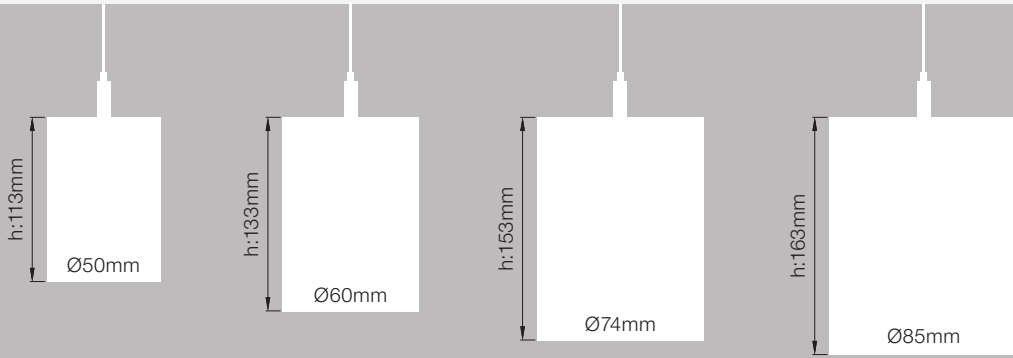

Sarkit Serisi

www.lipom.com

SILINDIR Pendant

Silindir Maxi Pendant

Silindir Midi Pendant

Silindir Mini Pendant

Silindir Micro Pendant

SILINDIR Pendant is a suspended spotlight range with different power and dimension options. Simple cylindrical form design. It has extraordinarily high light effectiveness with highest lumen per watt COB and efficient reflector integration. Complete range can be supplied up to 5.00mt steel suspension wire.