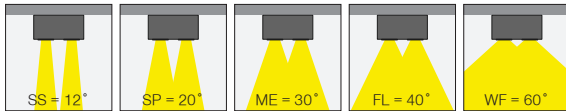

4 / Reflector Angle / Reflektör Açısı

EN

- Die-cast aluminium body.
- Mains voltage: 220-240V / 50-60Hz.
- Clever thermal design with passive heat dissipation.
- 20° rotation on vertical and 20° angle on horizontal axis with mechanical aiming lock.
- Clear safety glass.
- Classic dimming systems of DALI, 1-10V and Phase-Cut Dim options.
- High tech control systems of Tuneable White, Warm Dim and Wireless Dim options.
- Basic colours: White, Black, Gray, Dark Gray, RAL9010 and special color options.
- Available accessories are Honeycomb Filter and Colour Filter.
- Super Spot, Spot, Medium, Flood and Wide Flood beam angle options available with rotationally symmetric light distribution.
- Standart CRI>80, high CRI>90 and super high CRI>98 LED options available.
- Up to 130lm/W efficiency.
- High colour consistency: <3 SDCM

TR

- Alüminyum enjeksiyon gövde.
- 220-240V / 50-60Hz enerji giriřli.
- Pasif soğutma teknolojisine sahip akıllı soğutma tasarımı.
- Dikeyde 20°, yatayda 20° hareket kabiliyetine sahip mekanik kilitlemeli mafsal sistemi.
- Tamperli cam.
- Klasik DALI, 1-10V ve Faz DIM seçenekleri uygulanabilir.
- Yüksek teknoloji kontrol sistemleri olan Kablosuz DIM, Sıcak DIM ve Dinamik Beyaz uygulamaları yapılabilir.
- Standart renk seçenekleri: Beyaz, Siyah, Gri, Koyu Gri, RAL9010 yanında isteğe bağılı özel renk seçenekleri uygulanabilir.
- Balpeteđi Filtresi ve Renk Filtresi aksesuar seçenekleri uygulanabilir.
- Çok Dar, Dar, Orta, Geniř ve Çok Geniř reflektör açısı seçenekleri mevcuttur.
- Standart CRI>80, yüksek CRI>90 ve ekstra yüksek CRI>98 LED seçenekleri mevcuttur.
- 130lm/W'a varan verim.
- Yüksek renk uyumu: <3 SDCM