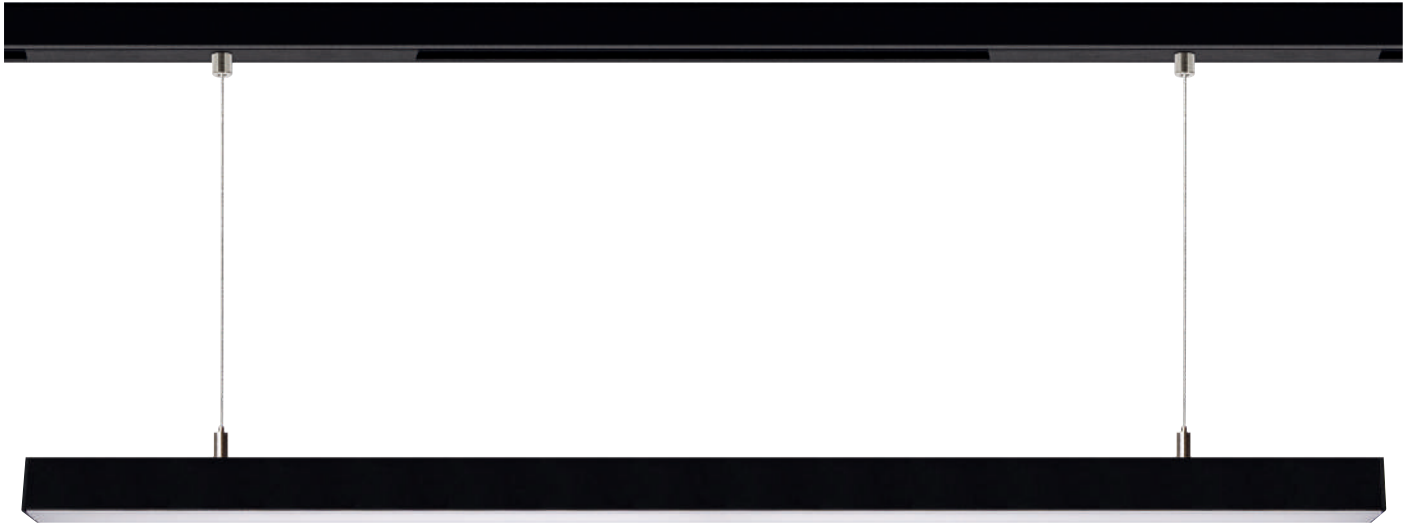

Sword Pendant 48V

Sword Pendant 48V

Sword Pendant 48V