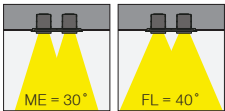

5 / Product Color / Ürün Renk

Technical Drawing / Teknik Çizim

4 / Reflector Angle / Reflektör Açısı

EN

- Die-cast aluminium body.
- Mains voltage: 220-240V / 50-60Hz.
- Clever thermal design with passive heat dissipation.
- Clear safety glass.
- Classic dimming systems of DALI, 1-10V and Phase-Cut Dim options.
- High tech control systems of Tuneable White, Warm Dim and Wireless Dim options.
- Basic colours: White, Black, Gray, Dark Gray, RAL9010 and special color options.
- Available accessories are Honeycomb Filter and Colour Filter.
- Medium and Flood beam angle options available with rotationally symmetric light distribution.
- Standart CRI>80, high CRI>90 and super high CRI>98 LED options available.
- Up to 112lm/W efficiency.
- High colour consistency: <3 SDCM
- Emergency kit system can be integrated.