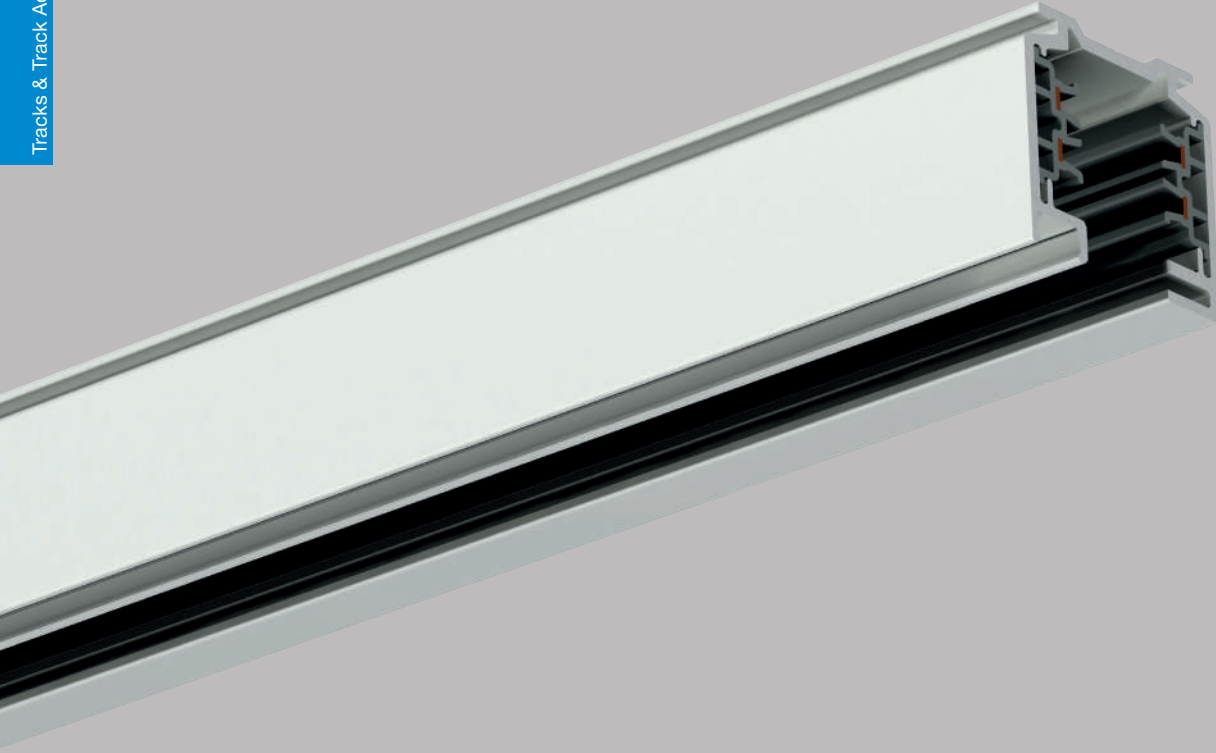

EUTRAC System

EUTRAC & Track Accessories EUTRAC & Ray Aksesuarları

LIPOM LIGHTING collaborates with EUTRACK that enables to integrate invisible track adaptor with its spotlights. Extruded aluminium profile and two PVC supporter profiles, each 2.5mm² cross section copper conductors. Installers are able to cut the track with any length and no need to use bending equipment after cutting process. Standart on/off and DALI options available.

LIPOM LIGHTING, EUTRACK firmasının ray ve ray aksesuarlarının OEM bayisidir. Bu ray teknolojisi sayesinde armatürlerimizde rayın içerisine komple gömülen görünmez ray soket teknolojisi kullanılabilmektedir. Ray, alüminyum ekstrüzyon profil ve iki adet bakırlı PVC ray plastik profilinden oluşmaktadır. Herhangi bir bakır bükme aparatına ihtiyaç duymadan ray istenilen yerden kesilip projeye uygulanabilir. Standart on/off ve DALI ray seçenekleri bulunmaktadır.