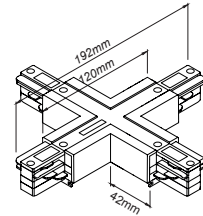

Order Code / Sipariş Kodu	Description / Tanım
EU.08	Middle Feed Part / Ara Bağlantı Elemanı