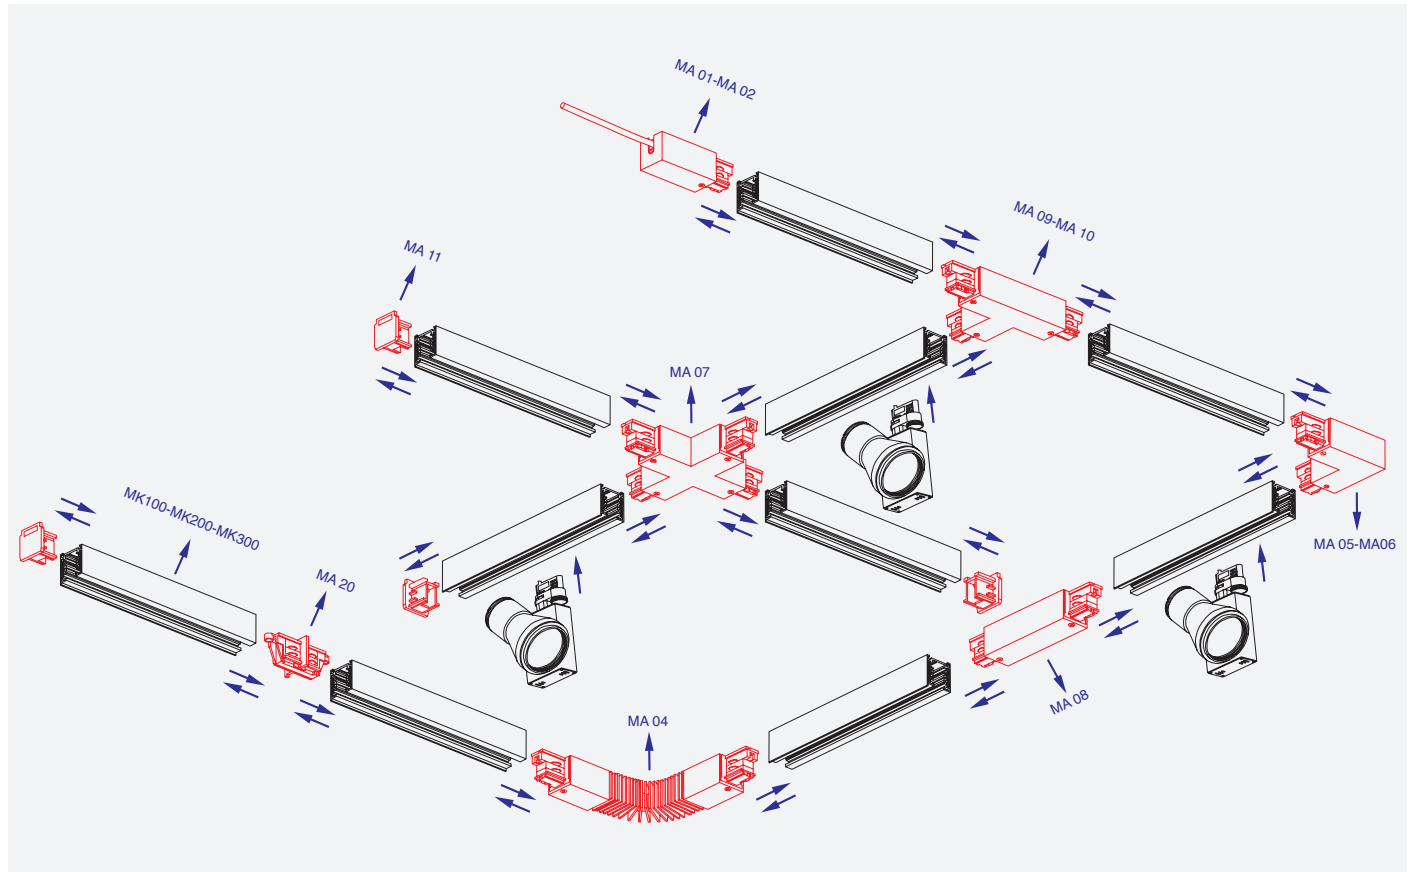

3-Phase Tracks System

Order Code / Sipariş Kodu	Description / Tanım
MA.01	Right End / Sağ Bitiş
MA.02	Left End / Sol Bitiş

Order Code / Sipariş Kodu	Description / Tanım
MA.04	Flexible Corner Part / Esnek Ara Bağlantı

Order Code / Sipariş Kodu	Description / Tanım
MA.05	Right L Feed Part / Sağ L Bağlantı
MA.06	Left L Feed Part / Sol L Bağlantı

Order Code / Sipariş Kodu	Description / Tanım
MA.07	X Feed Corner Part / X Bağlantı Elemanı