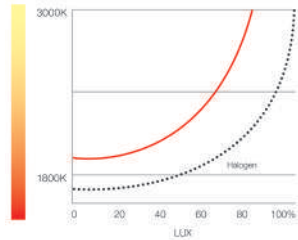

Deepress & Deepress Slim

Deepress

Deepress

Deepress

Deepress Slim

Deepress Slim

Warm Dimming / Sıcak Dim

Warm dimming enables halogen functionality in LED technology. LIPOM LIGHTING integrates warm dim COBs with its DEEPRESS range. When luminous intensity drops to 5%, colour temperature changes from 3000K to 1800K. This technology could be widely preferred especially at hospitality areas creating different atmospheres. Cafe, cinema, hotel, etc. this system could be used.

Sıcak dim teknolojisi ile halojen ampüllerdeki fonksiyonellik LED teknolojisinde de uygulanmaya başlamıştır. LIPOM LIGHTING DEEPRESS serisini bu teknoloji ile birleştirdi. Armatür %100'den %5'e doğru ışığını kısıtıkça, ışık Kelvin çıkışı 3000K'den 1800K'e doğru düşürerek mekanlara farklı bir atmosfer kazandırılmaktadır. Bu sistem özellikle otel, sinema, kafe vb alanlarda yaygın olarak kullanılabilir.