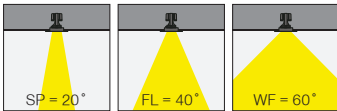

4 / Reflector Angle / Reflektör Açısı

* See page 759 for ldt files. / Işık eğrileri için sayfa 759 bakınız.

EN

- Die-cast aluminium body.
- Mains voltage: 220-240V / 50-60Hz.
- Clever thermal design with passive heat dissipation.
- Clear safety glass.
- Classic dimming systems of DALI, 1-10V and Phase-Cut Dim options.
- High tech control systems of Tuneable White, Warm Dim and Wireless Dim options.
- Basic colours: White, Black, Gray, Dark Gray, RAL9010 and special color options.
- Available accessories are Honeycomb Filter and Colour Filter.
- Spot, Flood and Wide Flood beam angle options available with rotationally symmetric light distribution.
- Standart CRI>80, high CRI>90 and super high CRI>98 LED options available.
- Up to 93lm/W efficiency.
- High colour consistency: <3 SDCM
- Emergency kit system can be integrated.

TR

- Alüminyum enjeksiyon gövde.
- 220-240V / 50-60Hz enerji girişi.
- Pasif soğutma teknolojisine sahip akıllı soğutma tasarımı.
- Tamperli cam.
- Klasik DALI, 1-10V ve Faz DIM seçenekleri uygulanabilir.
- Yüksek teknoloji kontrol sistemleri olan Kablosuz DIM, Sıcak DIM ve Dinamik Beyaz uygulamaları yapılabilir.
- Standart renk seçenekleri: Beyaz, Siyah, Gri, Koyu Gri, RAL9010 yanında isteğe bağlı özel renk seçenekleri uygulanabilir.
- Balpeteği Filtresi ve Renk Filtresi aksesuar seçenekleri uygulanabilir.
- Dar, Geniş ve Çok Geniş reflektör açı seçenekleri mevcuttur.
- Standart CRI>80, yüksek CRI>90 ve ekstra yüksek CRI>98 LED seçenekleri mevcuttur.
- 93lm/W'a varan verim.
- Yüksek renk uyumu: <3 SDCM
- Acil aydınlatma kit sistemi uygulanabilir.