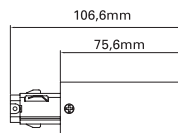

Order Code / Sipariş Kodu	Description / Tanım
MA.04	Flexible Corner Part / Esnek Ara Bağlantı