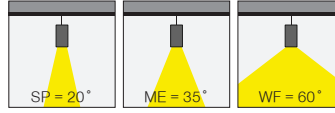

Silindir Pendant 40

Lipom
Lighting

48V Low Voltage Series / 48V Serisi

5 / Product Color / Ürün Renk

4 / Reflector Angle / Reflektör Açısı

Technical Drawing / Teknik Çizim

EN

- Die-cast aluminium body.
- 48V DC Voltage Input.
- Clever thermal design with passive heat dissipation.
- With DC/DC in-track adaptor compatible to Stucchi Low-Voltage track system.
- Steel suspension chain up to 5.00mt height.
- Clear safety glass.
- Classic dimming system of 1-10V and DALI Dim options.
- High tech control systems of Wireless White and Warm Dim.
- Basic colours: White, Black, Gray, Dark Gray, RAL9010 and special color options.
- Available accessories are Honeycomb Filter, Colour Filter, Antiglare Screen and Visor.
- Spot, Medium and Wide Flood beam angle options.
- Up to 71lm/W efficiency.