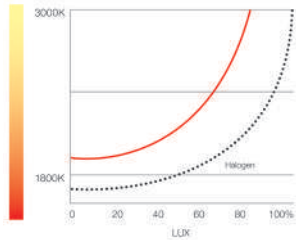

Mizar

Mizar

Mizar

Warm Dimming / Sıcak Dim

Warm dimming enables halogen functionality in LED technology. LIPOM LIGHTING integrates warm dim COBs with its MIZAR range. When luminous intensity drops to 5%, colour temperature changes from 3000K to 1800K. This technology could be widely preferred especially at hospitality areas creating different atmospheres. Cafe, cinema, hotels etc are the main areas that this system could be used.

Sıcak dim teknolojisi ile halojen ampüllerdeki fonksiyonellik LED teknolojisinde de uygulanmaya başlamıştır. LIPOM LIGHTING MİZAR serisini bu teknoloji ile birleştirdi. Armatür %100'den %5'e doğru ışığını

kıstıkça, ışık Kelvin çıkışı 3000K'den 1800K'e doğru düşürerek mekanlara farklı bir atmosfer kazandırılmaktadır. Bu sistem özellikle otel, sinema, kafe vb alanlarda yaygın olarak kullanılabilir.