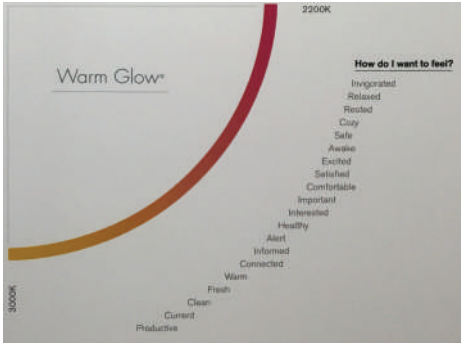

Evora Midi

Evora Mini

Warm Dimming / Sıcak Dim

Warm dimming enables halogen functionality in LED technology. LIPOM LIGHTING integrates warm dim COBs with its EVORA range. When luminous intensity drops to 5%, colour temperature changes from 3000K to 1800K. This technology could be widely preferred especially at hospitality areas creating different atmospheres. Cafe, cinema, hotels etc are the main areas that this system could be used.

Sıcak dim teknolojisi ile halojen ampüllerdeki fonksiyonellik LED teknolojisinde de uygulanmaya başlamıştır. LIPOM LIGHTING EVORA serisini bu teknoloji ile birleştirdi. Armatür %100'den %5'e doğru ışığını kısıtıkça, ışık Kelvin çıkışı 3000K'den 1800K'e doğru düşürerek mekanlara farklı bir atmosfer kazandırılmaktadır. Bu sistem özellikle otel, sinema, kafe vb alanlarda yaygın olarak kullanılabilir.