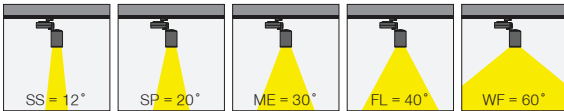

5 / Product Color / Ürün Renk

Technical Drawing / Teknik Çizim

4 / Reflector Angle / Reflektör Açısı

* See page 312 for ldt files. / Işık eğrileri için sayfa 312 bakınız.

EN

- Die-cast aluminium body.
- Mains voltage: 220-240V / 50-60Hz.
- Clever thermal design with passive heat dissipation.
- With 3-phase universal track adaptor.
- 180° rotation on vertical and 350° angle on horizontal axis with mechanical aiming lock.
- Clear safety glass.
- Classic dimming systems of DALI, 1-10V and Phase-Cut Dim options.
- High tech control systems of Tuneable White, Warm Dim and Wireless Dim options.
- Basic colours: White, Black, Gray, Dark Gray, RAL9010 and special color options.
- Available accessories are Barn Door, Honeycomb Filter, Colour Filter, Antiglare Screen and Visor.
- Super Spot, Spot, Medium, Flood and Wide Flood beam angle options available with rotationally symmetric light distribution.
- Standart CRI>80, high CRI>90 and super high CRI>98 LED options available.
- Up to 131lm/W efficiency.
- High colour consistency: <3 SDCM