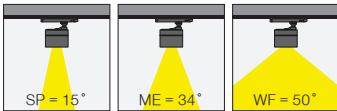

•

5 / Product Color / Ürün Renk

Technical Drawing / Teknik Çizim

4 / Reflector Angle / Reflektör Açısı

* See page 320 for ldt files. / Işık eğrileri için sayfa 320 bakınız.

EN

- Die-cast aluminium body.
- Mains voltage: 220-240V / 50-60Hz.
- Clever thermal design with passive heat dissipation.
- With 3-phase universal in-track adaptor.
- 90° rotation on vertical and 350° angle on horizontal axis with mechanical aiming lock.
- Individual lenses with uniform light effect.
- Classic dimming system of DALI Dim option.
- High tech control system Wireless Dim option.
- Basic colours: White, Black, Gray, Dark Gray, RAL9010 and special color options.
- Available accessories are Honeycomb Filter, Visor, Barn Door, Linear Spread diffuser and Softening diffuser.
- Spot, Medium and Wide Flood beam angle options available with rotationally symmetric light distribution.
- Standart CRI>80 and high CRI>90 LED options available.
- Up to 98lm/W efficiency.
- High colour consistency: <3 SDCM