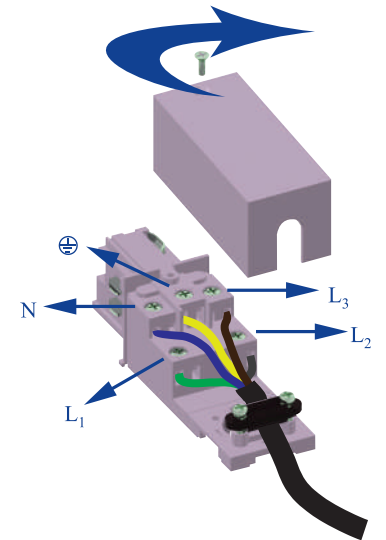

3-Phase Tracks System

1 - In order to be certain that track and its accessories is right or left, as it is specified on the drawing, indent on track and ledge on accessories that is going to be inserted on track should meet each other. Otherwise mounting will not be possible.

2 - Track and track accessories mounting process should be done by skilled electricians.

1 - Ray ve ray bağlantı parçalarının sağ veya sol olduklarını anlamak için şekildeki gibi raylarda çıkıntıya, ray bağlantı parçalarında ise girintiye dikkat ediniz.

Montaj esnasında ray ve ray bağlantı parçalarındaki girinti ve çıkıntılar birbirini karşıladığından emin olunuz, aksi takdirde bağlantı parçalarının rayı montajını gerçekleştiremezsiniz.

2 - Sağ veya sol ray ve ray giriş parçalarının enerji giriş bağlantı şeması şekildeki gibidir. Enerji giriş bağlantılarının profesyonel elektrikçiler tarafından yapılması tavsiye edilir.