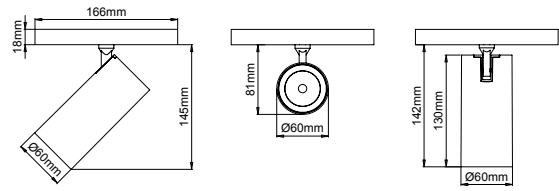

Technical Drawing / Teknik Çizim / SHORT ARM