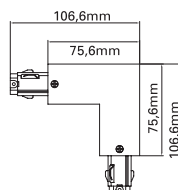

Order Code / Sipariş Kodu	Description / Tanım
MA.05	Right L Feed Part / Sağ L Bağlantı
MA.06	Left L Feed Part / Sol L Bağlantı

Order Code / Sipariş Kodu	Description / Tanım
MA.07	X Feed Corner Part / X Bağlantı Elemanı