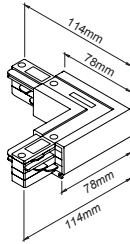

Order Code / Sipariş Kodu	Description / Tanım
EU.09	Right T Corner Part / Sağ T Köşe Bağlantı
EU.10	Left T Corner Part / Sol T Köşe Bağlantı