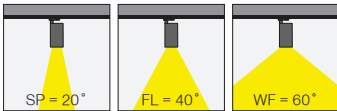

4 / Reflector Angle / Reflektör Açısı

* See page 317 for ldt files. / Işık eğrileri için sayfa 317 bakınız.

EN

- Die-cast aluminium body.
- Mains voltage: 220-240V / 50-60Hz.
- Clever thermal design with passive heat dissipation.
- With 3-phase universal track adaptor.
- 90° rotation on vertical and 350° angle on horizontal axis with mechanical aiming lock.
- Clear safety glass.
- Classic dimming system of DALI Dim option.
- High tech control systems of Warm Dim and Wireless Dim options.
- Basic colours: White, Black, Gray, Dark Gray, RAL9010 and special color options.
- Available accesories are Honeycomb Filter, Colour Filter, Antiglare Screen and Visor.
- Spot, Flood and Wide Flood beam angle options available with rotationally symmetric light distribution.
- Standart CRI>80, high CRI>90 and super high CRI>98 LED options available.
- Up to 101lm/W efficiency.
- High colour consistency: <3 SDCM

TR

- Alüminyum enjeksiyon gövde.
- 220-240V / 50-60Hz enerji girişli.
- Pasif soğutma teknolojisine sahip akıllı soğutma tasarımı.
- 3-Fazlı üniversal ray adaptörlü.
- Dikeyde 90°, yatayda 350° hareket kabiliyetine sahip mekanik kilitlemeli mafsals sistemi.
- Tamperli cam.
- Klasik DALI DIM seçeneği uygulanabilir.
- Yüksek teknoloji kontrol sistemleri olan Kablosuz DIM ve Sıcak DIM uygulamaları yapılabilir.
- Standart renk seçenekleri: Beyaz, Siyah, Gri, Koyu Gri, RAL9010 yanında isteğe bağlı özel renk seçenekleri uygulanabilir.
- Balpeteği Filtresi, Renk Filtresi, Kamaşma Önleyici ve Vizör aksesuar seçenekleri uygulanabilir.
- Dar, Geniş ve Çok Geniş reflektör açısı seçenekleri mevcuttur.
- Standart CRI>80, yüksek CRI>90 ve ekstra yüksek CRI>98 LED seçenekleri mevcuttur.
- 101lm/W'a varan verim.
- Yüksek renk uyumu: <3 SDCM