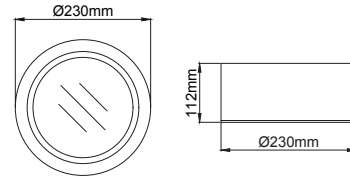

Neptun Mega Surface

Lipom
Lighting

5 / Product Color / Ürün Renk

4 / Reflector Angle / Reflektör Açısı

Technical Drawing / Teknik Çizim

EN

- Aluminium die-cast body.
- PMMA opal diffuser.
- Mains voltage: 220-240V / 50-60Hz.
- Clever thermal design with passive heat dissipation.
- Classic dimming systems of DALI, 1-10V and Phase-Cut Dim options.
- High tech control systems of Tuneable White and Wireless Dim options.
- Basic colours: White, Black, Gray, Dark Gray, RAL9010 and special color options.
- Standart CRI>80 LED option available.
- Up to 106lm/W efficiency.
- High colour consistency: <3 SDCM
- Easy mounting to ceiling with backplate.