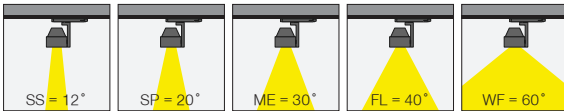

5 / Product Color / Ürün Renk

Technical Drawing / Teknik Çizim

4 / Reflector Angle / Reflektör Açısı

* See page 312 for ldt files. / Işık eğrileri için sayfa 312 bakınız.

EN

- Die-cast aluminium body.
- Mains voltage: 220-240V / 50-60Hz.
- Clever thermal design with passive heat dissipation.
- With 3-phase universal in-track driver adaptor.
- 180° rotation on vertical and 350° angle on horizontal axis with mechanical aiming lock.
- Clear safety glass.
- Classic dimming system of DALI Dim option.
- High tech control systems of Warm Dim and Wireless Dim options.
- Basic colours: White, Black, Gray, Dark Gray, RAL9010 and special color options.
- Available accesories are Honeycomb Filter, Colour Filter, Antiglare Screen and Visor.
- Super Spot, Spot, Medium, Flood and Wide Flood beam angle options available with rotationally symmetric light distribution.
- Standart CRI>80, high CRI>90 and super high CRI>98 LED options available.
- Up to 130lm/W efficiency.
- High colour consistency: <3 SDCM