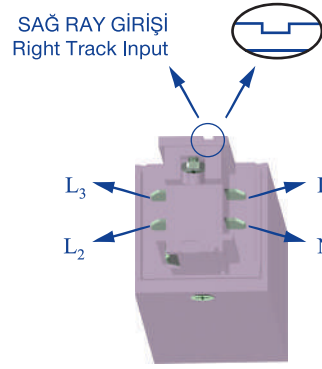

3-Phase Tracks System

1 - In order to be certain that track and its accessories is right or left, as it is specified on the drawing, indent on track and ledge on accessories that is going to be inserted on track should meet each other. Otherwise mounting will not be possible.

2 - Track and track accessories mounting process should be done by skilled electricians.

1 - Ray ve ray bağlantı parçalarının sağ veya sol olduklarını anlamak için şekildeki gibi raylarda çıkıntıya, ray bağlantı parçalarında ise girintiye dikkat ediniz.

Montaj esnasında ray ve ray bağlantı parçalarındaki girinti ve çıkıntılar birbirini karşıladığından emin olunuz, aksi takdirde bağlantı parçalarının rayı montajını gerçekleştiremezsiniz.

2 - Sağ veya sol ray ve ray giriş parçalarının enerji giriş bağlantı şeması şekildeki gibidir. Enerji giriş bağlantılarının profesyonel elektrikçiler tarafından yapılması tavsiye edilir.