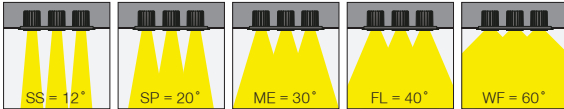

5 / Product Color / Ürün Renk

Technical Drawing / Teknik Çizim

4 / Reflector Angle / Reflektör Açısı

EN

- Die-cast aluminium body.
- Mains voltage: 220-240V / 50-60Hz.
- Clever thermal design with passive heat dissipation.
- 30° rotation on vertical and 30° angle on horizontal axis with mechanical aiming lock.
- Clear safety glass.
- Classic dimming systems of DALI, 1-10V and Phase-Cut Dim options.
- High tech control systems of Tuneable White, Warm Dim and Wireless Dim options.
- Basic colours: White, Black, Gray, Dark Gray, RAL9010 and special color options.
- Available accessories are Honeycomb Filter and Colour Filter.
- Super Spot, Spot, Medium, Flood and Wide Flood beam angle options available with rotationally symmetric light distribution.
- Standart CRI>80, high CRI>90 and super high CRI>98 LED options available.
- Up to 130lm/W efficiency.
- High colour consistency: <3 SDCM
- Emergency kit system can be integrated.