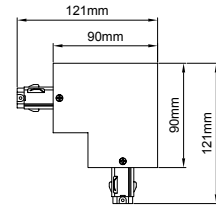

Order Code / Sipariş Kodu	Description / Tanım
MA.32	End Cap Recessed / Bitiş Kapağı Ankastr