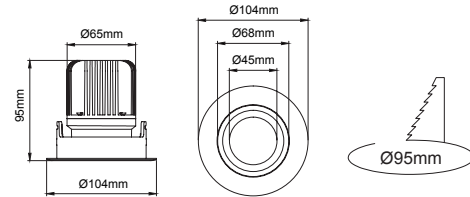

Technical Drawing / Teknik Çizim