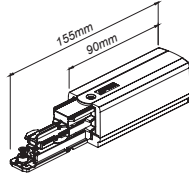

Order Code / Sipariş Kodu	Description / Tanım
MD.04	Flexible Corner Part / Esnek Ara Bağlantı