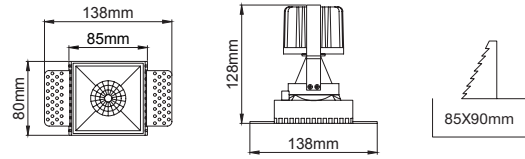

Technical Drawing / Teknik Çizim