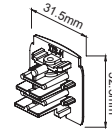

Order Code / Sipariş Kodu	Description / Tanım
MDR.01	Right End Recessed / Sağ Bitiş Ankastr
MDR.02	Left End Recessed / Sol Bitiş Ankastr