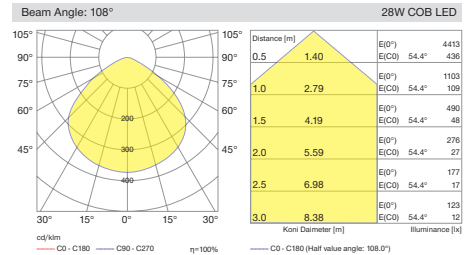

Neptun Mega Surface

Lipom
Lighting

5 / Product Color / Ürün Renk

4 / Reflector Angle / Reflektör Açısı

Technical Drawing / Teknik Çizim

EN

- Aluminium die-cast body.
- PMMA opal diffuser.
- Mains voltage: 220-240V / 50-60Hz.
- Clever thermal design with passive heat dissipation.
- Classic dimming systems of DALI, 1-10V and Phase-Cut Dim options.
- High tech control systems of Tuneable White and Wireless Dim options.
- Basic colours: White, Black, Gray, Dark Gray, RAL9010 and special color options.
- Standart CRI>80 LED option available.
- Up to 106lm/W efficiency.
- High colour consistency: <3 SDCM
- Easy mounting to ceiling with backplate.