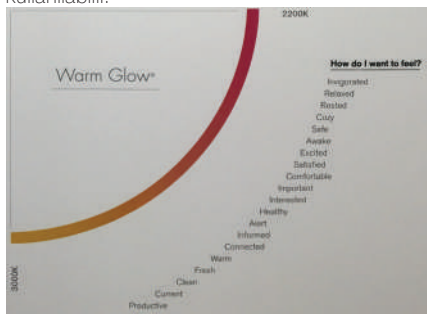

Warm Dimming enables halogen functionality in LED technology. LIPOM LIGHTING integrates warm dim COBs with its DEEPRESS range. When luminous intensity drops to 5%, colour temperature changes from 3000K to 1800K. This technology could be widely preferred especially at hospitality areas creating different atmospheres. Cafe, cinema, hotels etc are the main areas that this system could be used.

Sıcak dim teknolojisi ile halojen ampüllerdeki fonksiyonellik LED teknolojisinde de uygulanmaya başlamıştır. LIPOM LIGHTING DEEPRESS serisini bu teknoloji ile birleştirdi. Armatür %100'den %5'e doğru ışığını kısıtıkça, ışık Kelvin çıkışı 3000K'den 1800K'e doğru düşürerek mekanlara farklı bir atmosfer kazandırılmaktadır. Bu sistem özellikle otel, sinema, kafe vb alanlarda yaygın olarak kullanılabilir.