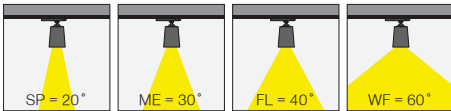

5 / Product Color / Ürün Renk

Technical Drawing / Teknik Çizim

4 / Reflector Angle / Reflektör Açısı

* See page 315 for ldt files. / Işık eğrileri için sayfa 315 bakınız.

EN

- Die-cast aluminium body.
- Mains voltage: 220-240V / 50-60Hz.
- Clever thermal design with passive heat dissipation.
- With 3-phase universal track adaptor.
- 90° rotation on vertical and 350° angle on horizontal axis with mechanical aiming lock.
- Clear safety glass.
- Classic dimming systems of DALI, 1-10V and Phase-Cut Dim options.
- High tech control systems of Warm Dim and Wireless Dim options.
- Basic colours: White, Black, Gray, Dark Gray, RAL9010 and special color options.
- Available accesories are Honeycomb Filter, Colour Filter, Antiglare Screen and Visor.
- Spot, Medium, Flood and Wide Flood beam angle options available with rotationally symmetric light distribution.
- Standart CRI>80, high CRI>90 and super high CRI>98 LED options available.
- Up to 136lm/W efficiency.
- High colour consistency: <3 SDCM