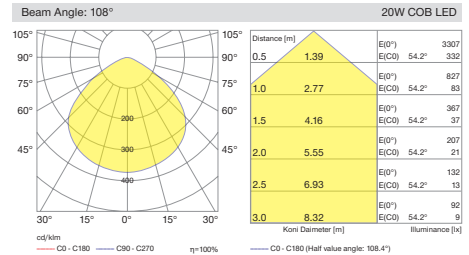

5 / Product Color / Ürün Renk

4 / Reflector Angle / Reflektör Açısı

Technical Drawing / Teknik Çizim

EN

- Aluminium die-cast body.
- PMMA opal diffuser.
- Mains voltage: 220-240V / 50-60Hz.
- Clever thermal design with passive heat dissipation.
- Classic dimming systems of DALI, 1-10V and Phase-Cut Dim options.
- High tech control systems of Tuneable White and Wireless Dim options.
- Basic colours: White, Black, Gray, Dark Gray, RAL9010 and special color options.
- Standart CRI>80 LED option available.
- Up to 107lm/W efficiency.
- High colour consistency: <3 SDCM
- Easy mounting to ceiling with backplate.