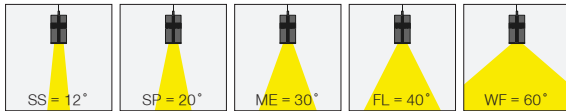

4 / Reflector Angle / Reflektör Açısı

* See page 957 for ldt files. / Işık eğrileri için sayfa 957 bakınız.