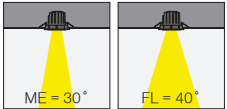

4 / Reflector Angle / Reflektör Açısı

* See page 759 for ldt files. / Işık eğrileri için sayfa 759 bakınız.

EN

- Die-cast aluminium body.
- Mains voltage: 220-240V / 50-60Hz.
- Clever thermal design with passive heat dissipation.
- 20° rotation on vertical and 20° angle on horizontal axis with mechanical aiming lock.
- Clear safety glass.
- Classic dimming systems of DALI, 1-10V and Phase-Cut Dim options.
- High tech control systems of Tuneable White, Warm Dim and Wireless Dim options.
- Basic colours: White, Black, Gray, Dark Gray, RAL9010 and special color options.
- Available accessories are Honeycomb Filter and Colour Filter.
- Medium and Flood beam angle options available with rotationally symmetric light distribution.
- Standart CRI>80, high CRI>90 and super high CRI>98 LED options available.
- Up to 130lm/W efficiency.
- High colour consistency: <3 SDCM
- Emergency kit system can be integrated.

TR

- Alüminyum enjeksiyon gövde.
- 220-240V / 50-60Hz enerji girişli.
- Pasif soğutma teknolojisine sahip akıllı soğutma tasarımı.
- Dikeyde 20°, yatayda 20° hareket kabiliyetine sahip mekanik kilitlemeli mafsal sistemi.
- Tamperli cam.
- Klasik DALI, 1-10V ve Faz DIM seçenekleri uygulanabilir.
- Yüksek teknoloji kontrol sistemleri olan Kablosuz DIM, Sıcak DIM ve Dinamik Beyaz uygulamaları yapılabilir.
- Standart renk seçenekleri: Beyaz, Siyah, Gri, Koyu Gri, RAL9010 yanında isteğe bağlı özel renk seçenekleri uygulanabilir.
- Balpeteği Filtresi ve Renk Filtresi aksesuar seçenekleri uygulanabilir.
- Orta ve Geniş reflektör açısı seçenekleri mevcuttur.
- Standart CRI>80, yüksek CRI>90 ve ekstra yüksek CRI>98 LED seçenekleri mevcuttur.
- 130lm/W'a varan verim.
- Yüksek renk uyumu: <3 SDCM
- Acil aydınlatma kit sistemi uygulanabilir.