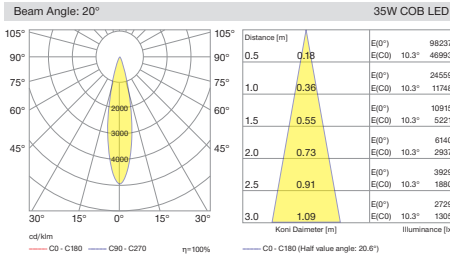

I01.MLR.13001