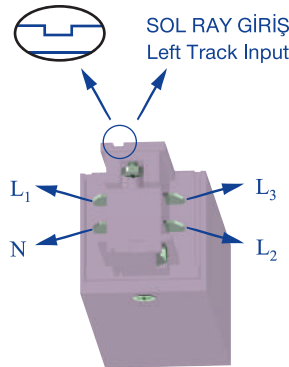

3-Phase Tracks System

1 - In order to be certain that track and its accessories is right or left, as it is specified on the drawing, indent on track and ledge on accessories that is going to be inserted on track should meet each other. Otherwise mounting will not be possible.

2 - Track and track accessories mounting process should be done by skilled electricians.

1 - Ray ve ray bağlantı parçalarının sağ veya sol olduklarını anlamak için şekildeki gibi raylarda çıkıntıya, ray bağlantı parçalarında ise girintiye dikkat ediniz.

Montaj esnasında ray ve ray bağlantı parçalarındaki girinti ve çıkıntılar birbirini karşıladığından emin olunuz, aksi takdirde bağlantı parçalarının rayı montajını gerçekleştiremezsiniz.

2 - Sağ veya sol ray ve ray giriş parçalarının enerji giriş bağlantı şeması şekildeki gibidir. Enerji giriş bağlantılarının profesyonel elektrikçiler tarafından yapılması tavsiye edilir.