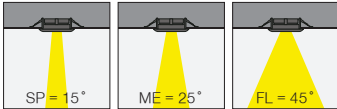

4 / Reflector Angle / Reflektör Açısı

* See page 1083 for ldt files. / Işık eğrileri için sayfa 1083 bakınız.

EN

- Die-cast aluminium body.
- Mains voltage: 220-240V / 50-60Hz.
- Clever thermal design with passive heat dissipation.
- Classic dimming systems of DALI, 1-10V and Phase-Cut Dim options.
- High tech control systems of Tuneable White, Warm Dim and Wireless Dim options.
- Basic colours: White, Black, Gray, Dark Gray, RAL9010 and special color options.
- Spot, Medium and Flood beam angle options available with rotationally symmetric light distribution.
- Standart CRI>80 and high CRI>90 LED options available.
- Up to 123lm/W efficiency.
- High colour consistency: <3 SDCM
- IP44 Protection rating.
- Emergency kit system can be integrated.

TR

- Alüminyum enjeksiyon gövde.
- 220-240V / 50-60Hz enerji girişli.
- Pasif soğutma teknolojisine sahip akıllı soğutma tasarımı.
- Klasik DALI, 1-10V ve Faz DIM seçenekleri uygulanabilir.
- Yüksek teknoloji kontrol sistemleri olan Kablosuz DIM, Sıcak DIM ve Dinamik Beyaz uygulamaları yapılabilir.
- Standart renk seçenekleri: Beyaz, Siyah, Gri, Koyu Gri, RAL9010 yanında isteğe bağlı özel renk seçenekleri uygulanabilir.
- Dar, Orta ve Geniş reflektör açısı seçenekleri mevcuttur.
- Standart CRI>80 ve yüksek CRI>90 LED seçenekleri mevcuttur.
- 123lm/W'a varan verim.
- Yüksek renk uyumu: <3 SDCM.
- IP44 koruma sınıfı.
- Acil aydınlatma kit sistemi uygulanabilir.