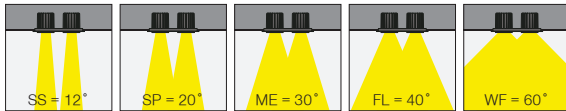

4 / Reflector Angle / Reflektör Açısı

EN

- Die-cast aluminium body.
- Mains voltage: 220-240V / 50-60Hz.
- Clever thermal design with passive heat dissipation.
- 30° rotation on vertical and 30° angle on horizontal axis with mechanical aiming lock.
- Clear safety glass.
- Classic dimming systems of DALI, 1-10V and Phase-Cut Dim options.
- High tech control systems of Tuneable White, Warm Dim and Wireless Dim options.
- Basic colours: White, Black, Gray, Dark Gray, RAL9010 and special color options.
- Available accesories are Honeycomb Filter and Colour Filter.
- Super Spot, Spot, Medium, Flood and Wide Flood beam angle options available with rotationally symmetric light distribution.
- Standart CRI>80, high CRI>90 and super high CRI>98 LED options available.
- Up to 130lm/W efficiency.
- High colour consistency: <3 SDCM
- Emergency kit system can be integrated.

TR

- Alüminyum enjeksiyon gövde.
- 220-240V / 50-60Hz enerji giriřli.
- Pasif soğutma teknolojisine sahip akıllı soğutma tasarımı.
- Dikeyde 30°, yatayda 30° hareket kabiliyetine sahip mekanik kilitlemeli mafsal sistemi.
- Tamperli cam.
- Klasik DALI, 1-10V ve Faz DIM seçenekleri uygulanabilir.
- Yüksek teknoloji kontrol sistemleri olan Kablosuz DIM, Sıcak DIM ve Dinamik Beyaz uygulamaları yapılabilir.
- Standart renk seçenekleri: Beyaz, Siyah, Gri, Koyu Gri, RAL9010 yanında isteğe bağılı özel renk seçenekleri uygulanabilir.
- Balpeteđi Filtresi ve Renk Filtresi aksesuar seçenekleri uygulanabilir.
- Çok Dar, Dar, Orta, Geniř ve Çok Geniř reflektör açısı seçenekleri mevcuttur.
- Standart CRI>80, yüksek CRI>90 ve ekstra yüksek CRI>98 LED seçenekleri mevcuttur.
- 130lm/W'a varan verim.
- Yüksek renk uyumu: <3 SDCM
- Acil aydınlatma kit sistemi uygulanabilir.