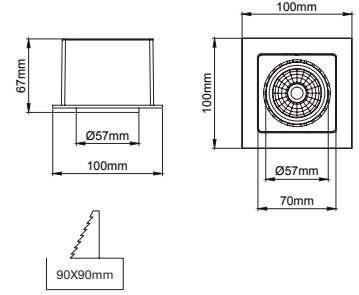

Giza Led / I02.PLR.98001

* Code example / Kod örneği:
I02.PLR.98001 . 4 . 827 . ME . 01
1 2 3 4 5

Power / Güç	CRI	Order Code / Sipariş Kodu	Kelvin	Lümen T_c=50° Lümen
4W	CRI>80	I02.PLR.98001 . (..) . (...) . (..) . (..)	2700K	491
			3000K	506
			3500K	517
			4000K	527
			5000K	543
CRI>90	I02.PLR.98001 . (..) . (...) . (..) . (..)	2700K	456	
		3000K	470	
		3500K	481	
		4000K	490	
		5000K	X	

Giza Led / I02.PLR.98002

* Code example / Kod örneği:
I02.PLR.98002 . 4 . 827 . ME . 01
1 2 3 4 5

Power / Güç	CRI	Order Code / Sipariş Kodu	Kelvin	Lümen T_c=50° Lümen
2x4W	CRI>80	I02.PLR.98002 . (..) . (...) . (..) . (..)	2700K	982
			3000K	1012
			3500K	1034
			4000K	1054
			5000K	1086
CRI>90	I02.PLR.98002 . (..) . (...) . (..) . (..)	2700K	912	
		3000K	940	
		3500K	962	
		4000K	980	
		5000K	X	

Giza Led / I02.PLR.98003

* Code example / Kod örneği:
I02.PLR.98003 . 4 . 827 . ME . 01
1 2 3 4 5

Power / Güç	CRI	Order Code / Sipariş Kodu	Kelvin	Lümen T_c=50° Lümen
3x4W	CRI>80	I02.PLR.98003 . (..) . (...) . (..) . (..)	2700K	1473
			3000K	1518
			3500K	1551
			4000K	1581
			5000K	1629
CRI>90	I02.PLR.98003 . (..) . (...) . (..) . (..)	2700K	1368	
		3000K	1410	
		3500K	1443	
		4000K	1470	
		5000K	X	

- 1- Product code / Armatür kodu
- 2- Power / Güç
- 3- CRI / Kelvin
- 4- Reflector angle / Reflektör açısı
- 5- Colour / Ürün renk

Complete Code / Komple Kod	2	3		4		5			
	Watt - Driving Current / Watt - Sürüş Akımı	CRI / Kelvin		Reflector Angle / Reflektör Açısı		Product Color / Ürün Renk			
4	4W - 350mA	827	CRI>80 - 2700K	927	CRI>90 - 2700K	ME	30° - Medium	01	white
4	2x4W - 350mA	830	CRI>80 - 3000K	930	CRI>90 - 3000K	FL	45° - Flood	02	ral 9010
4	3x4W - 350mA	835	CRI>80 - 3500K	935	CRI>90 - 3500K	WF	60° - Wide Flood	03	black
		840	CRI>80 - 4000K	940	CRI>90 - 4000K			04	gray
		850	CRI>80 - 5000K					05	dark gray
								06	special color