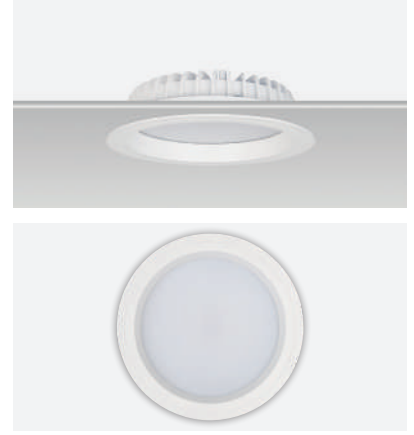

Neptun Mega Downlight

Lipom
Lighting