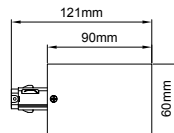

Order Code / Sipariş Kodu	Description / Tanım
MDR.05	Right L Feed Part Recessed / Sağ L Bağlantı Ankastr
MDR.06	Left L Feed Part Recessed / Sol L Bağlantı Ankastr