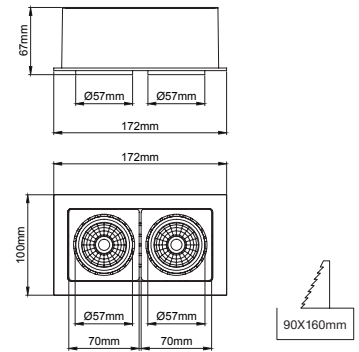

Giza Led / I02.PLR.98001

* Code example / Kod örneği:
I02.PLR.98001 . 4 . 827 . ME . 01
1 2 3 4 5

Power / Güç	CRI	Order Code / Sipariş Kodu	Kelvin	Lümen T_c=50° Lümen
4W	CRI>80	I02.PLR.98001 . (..) . (...) . (..) . (..)	2700K	491
			3000K	506
			3500K	517
			4000K	527
			5000K	543
CRI>90	I02.PLR.98001 . (..) . (...) . (..) . (..)	2700K	456	
		3000K	470	
		3500K	481	
		4000K	490	
		5000K	X	

Giza Led / I02.PLR.98002

* Code example / Kod örneği:
I02.PLR.98002 . 4 . 827 . ME . 01
1 2 3 4 5

Power / Güç	CRI	Order Code / Sipariş Kodu	Kelvin	Lümen T_c=50° Lümen
2x4W	CRI>80	I02.PLR.98002 . (..) . (...) . (..) . (..)	2700K	982
			3000K	1012
			3500K	1034
			4000K	1054
			5000K	1086
CRI>90	I02.PLR.98002 . (..) . (...) . (..) . (..)	2700K	912	
		3000K	940	
		3500K	962	
		4000K	980	
		5000K	X	

Giza Led / I02.PLR.98003

* Code example / Kod örneği:
I02.PLR.98003 . 4 . 827 . ME . 01
1 2 3 4 5

Power / Güç	CRI	Order Code / Sipariş Kodu	Kelvin	Lümen T_c=50° Lümen
3x4W	CRI>80	I02.PLR.98003 . (..) . (...) . (..) . (..)	2700K	1473
			3000K	1518
			3500K	1551
			4000K	1581
			5000K	1629
CRI>90	I02.PLR.98003 . (..) . (...) . (..) . (..)	2700K	1368	
		3000K	1410	
		3500K	1443	
		4000K	1470	
		5000K	X	

- 1- Product code / Armatür kodu
- 2- Power / Güç
- 3- CRI / Kelvin
- 4- Reflector angle / Reflektör açısı
- 5- Colour / Ürün renk

Complete Code / Komple Kod	2	3		4		5			
	Watt - Driving Current / Watt - Sürüş Akımı	CRI / Kelvin		Reflector Angle / Reflektör Açısı		Product Color / Ürün Renk			
4	4W - 350mA	827	CRI>80 - 2700K	927	CRI>90 - 2700K	ME	30° - Medium	01	white
4	2x4W - 350mA	830	CRI>80 - 3000K	930	CRI>90 - 3000K	FL	45° - Flood	02	ral 9010
4	3x4W - 350mA	835	CRI>80 - 3500K	935	CRI>90 - 3500K	WF	60° - Wide Flood	03	black
		840	CRI>80 - 4000K	940	CRI>90 - 4000K			04	gray
		850	CRI>80 - 5000K					05	dark gray
								06	special color