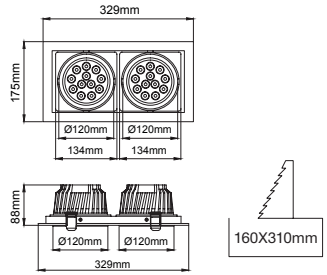

Lumea Mofos / I02.PLR.14110

* Code example / Kod örneği:
I02.PLR.14110 . 27 . 827 . SP . 01
1 2 3 4 5

Power / Güç	CRI	Order Code / Sipariş Kodu	Kelvin	Lümen T_c=50° Lümen
27W	CRI>80	I02.PLR.14110 . (..) . (...) . (..) . (..)	2700K	2940
			3000K	3030
			3500K	3092
			4000K	3155
			5000K	3250
CRI>90	I02.PLR.14110 . (..) . (...) . (..) . (..)	2700K	2734	
		3000K	2818	
		3500K	2875	
		4000K	2935	
		5000K	X	

Lumea Mofos / I02.PLR.14115

* Code example / Kod örneği:
I02.PLR.14115 . 27 . 827 . SP . 01
1 2 3 4 5

Power / Güç	CRI	Order Code / Sipariş Kodu	Kelvin	Lümen T_c=50° Lümen
2x27W	CRI>80	I02.PLR.14115 . (..) . (...) . (..) . (..)	2700K	5880
			3000K	6060
			3500K	6184
			4000K	6310
			5000K	6500
CRI>90	I02.PLR.14115 . (..) . (...) . (..) . (..)	2700K	5468	
		3000K	5636	
		3500K	5750	
		4000K	5870	
		5000K	X	

Lumea Mofos / I02.PLR.14120

* Code example / Kod örneği:
I02.PLR.14120 . 27 . 827 . SP . 01
1 2 3 4 5

Power / Güç	CRI	Order Code / Sipariş Kodu	Kelvin	Lümen T_c=50° Lümen
3x27W	CRI>80	I02.PLR.14120 . (..) . (...) . (..) . (..)	2700K	8820
			3000K	9090
			3500K	9276
			4000K	9465
			5000K	9750
CRI>90	I02.PLR.14120 . (..) . (...) . (..) . (..)	2700K	8202	
		3000K	8454	
		3500K	8625	
		4000K	8805	
		5000K	X	

- 1- Product code / Armatür kodu
- 2- Power / Güç
- 3- CRI / Kelvin
- 4- Reflector angle / Reflektör açısı
- 5- Colour / Ürün renk

2	Watt - Driving Current / Watt - Sürüş Akımı	3		4	Reflector Angle / Reflektör Açısı	5			
		CRI / Kelvin				Product Color / Ürün Renk			
27	27W - 700mA	827	CRI>80 - 2700K	927	CRI>90 - 2700K	SP	16° - Spot	01	white
27	2x27W - 700mA	830	CRI>80 - 3000K	930	CRI>90 - 3000K	ME	29° - Medium	02	ral 9010
27	3x27W - 700mA	835	CRI>80 - 3500K	935	CRI>90 - 3500K	FL	46° - Flood	03	black
		840	CRI>80 - 4000K	940	CRI>90 - 4000K			04	gray
		850	CRI>80 - 5000K					05	dark gray
								06	special color